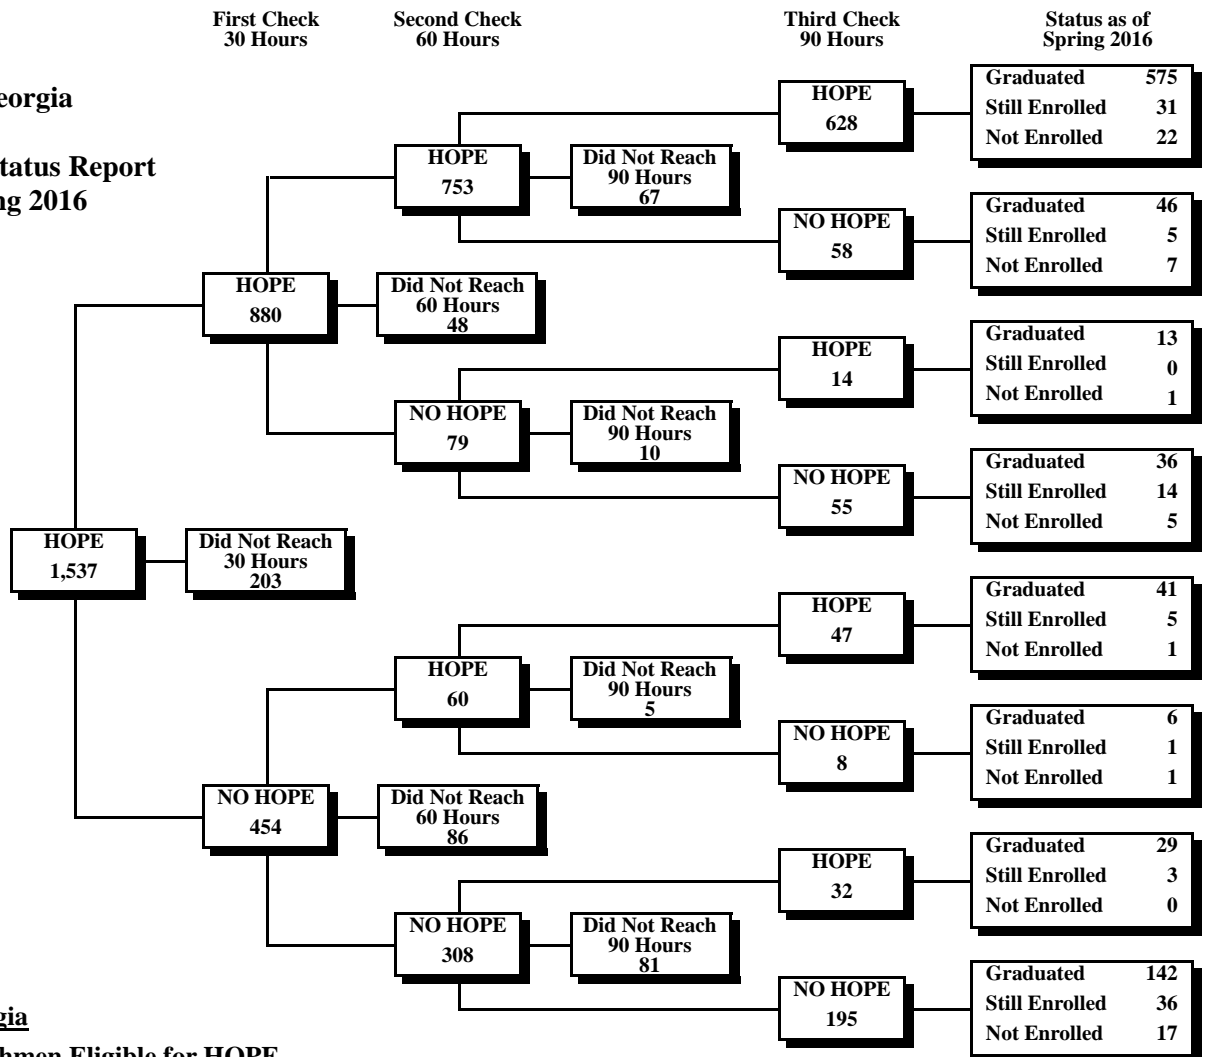

**University System of Georgia
HOPE Scholarship*
30-60-90 Credit Hour Status Report
Fall 2010 through Spring 2016**

**University of North Georgia
Fall 2010 First-Time Freshmen Eligible for HOPE**