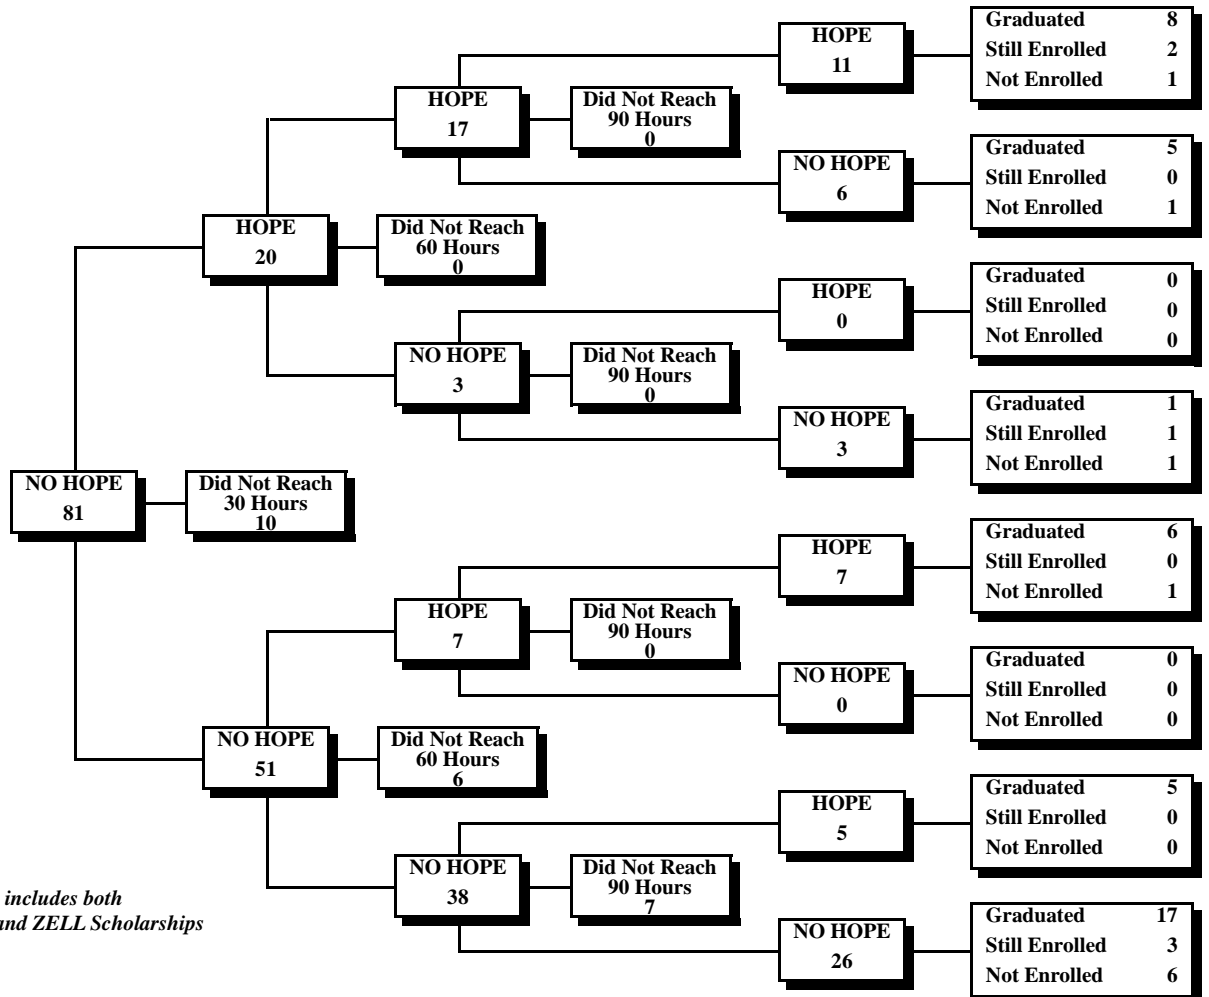

University of Georgia
Fall 2010 First-Time Freshmen Eligible for HOPE