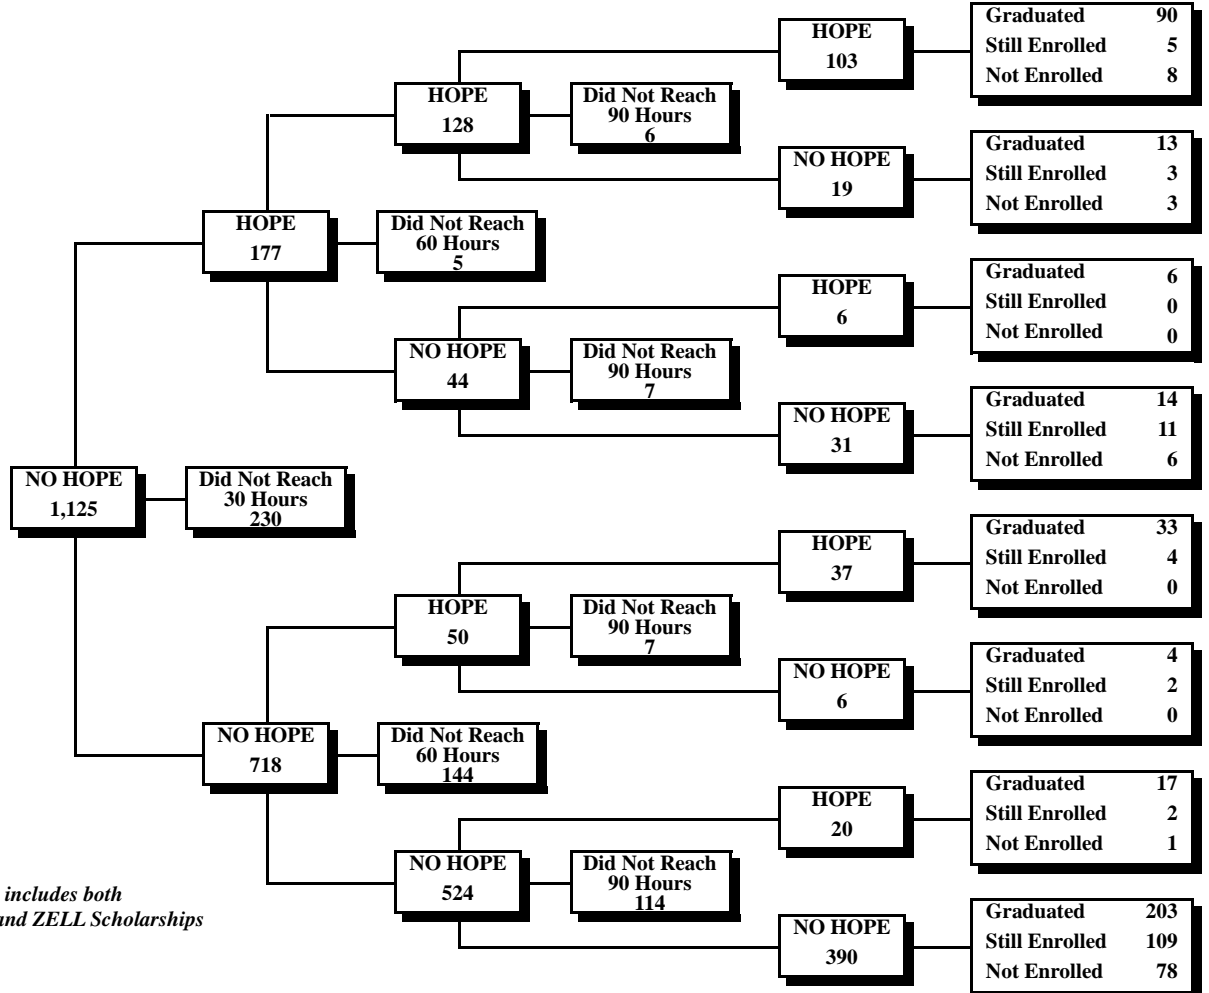

*HOPE includes both
HOPE and ZELL Scholarships