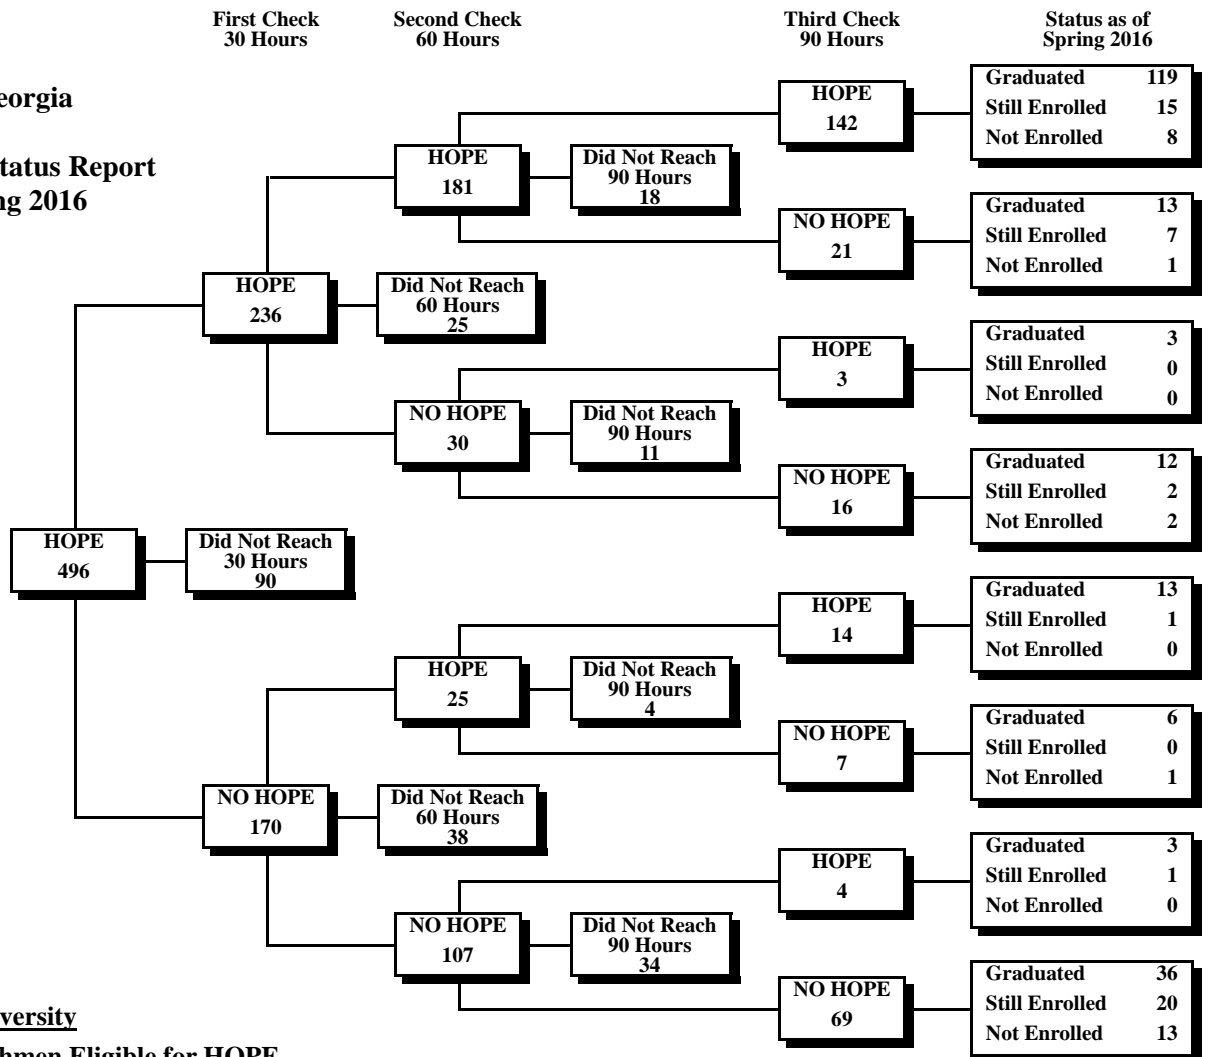

University System of Georgia
HOPE Scholarship*
30-60-90 Credit Hour Status Report
Fall 2010 through Spring 2016

Middle Georgia State University
Fall 2010 First-Time Freshmen Eligible for HOPE