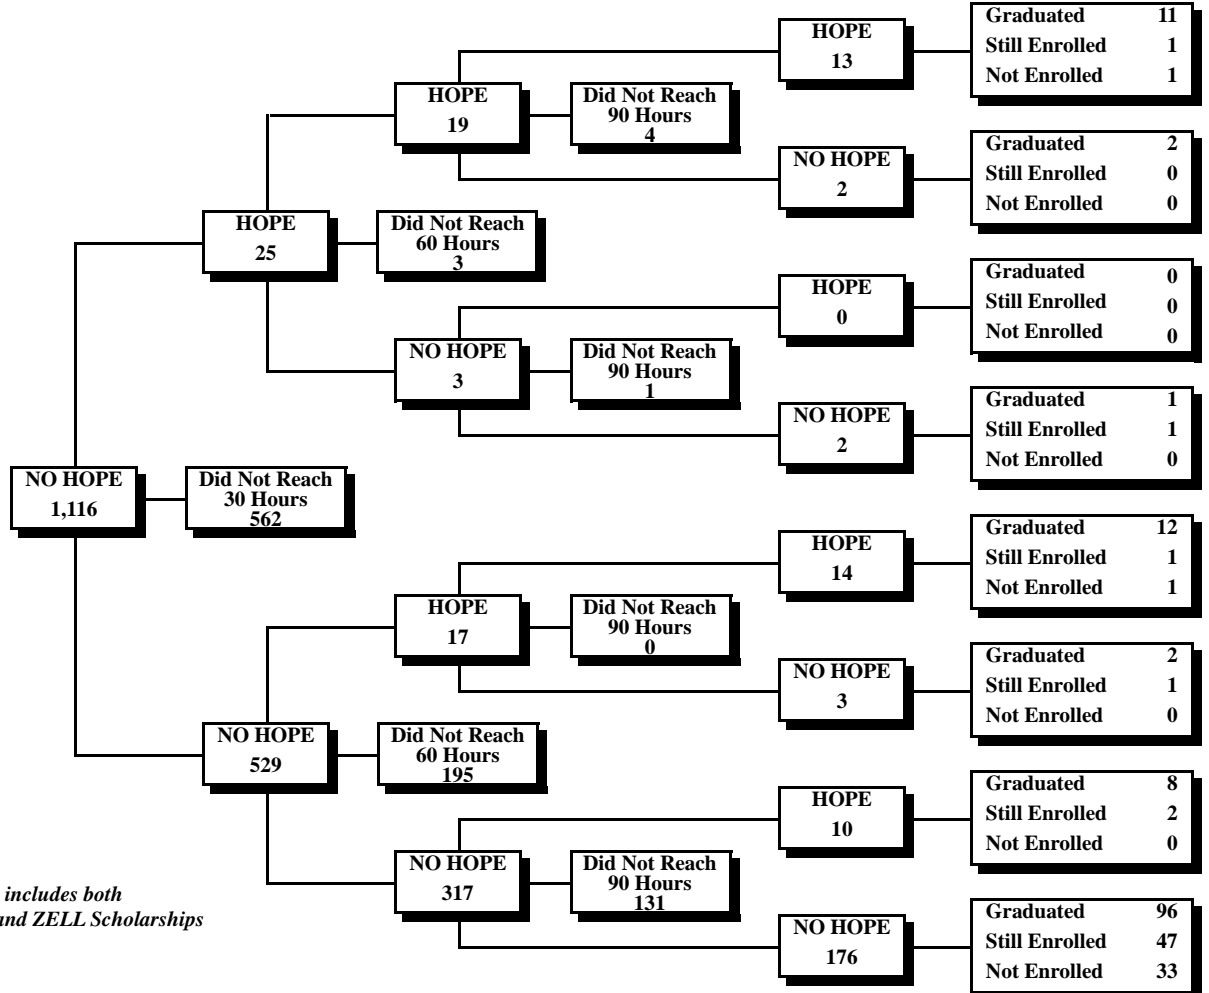

*HOPE includes both
HOPE and ZELL Scholarships