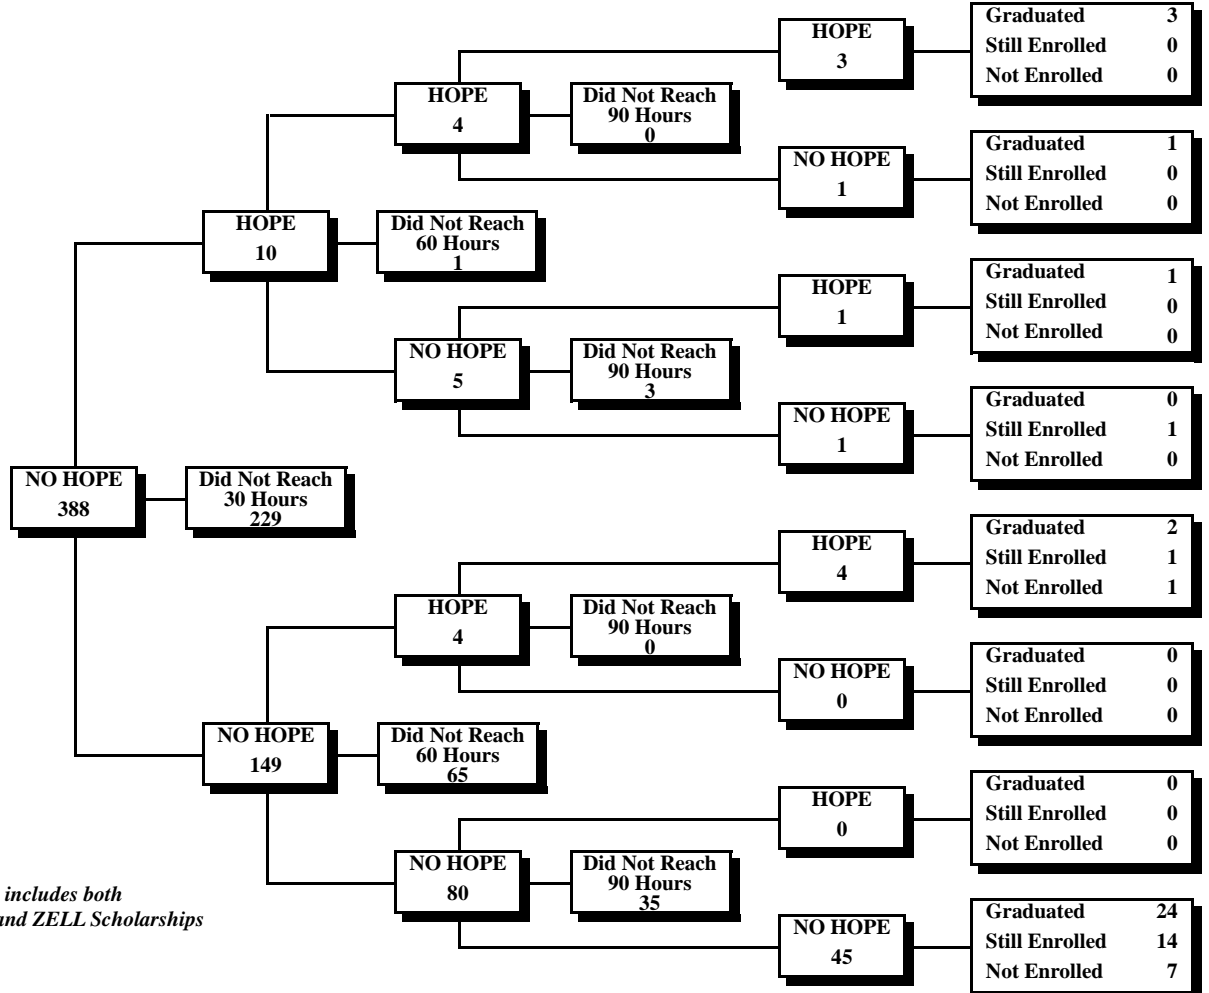

*HOPE includes both
HOPE and ZELL Scholarships