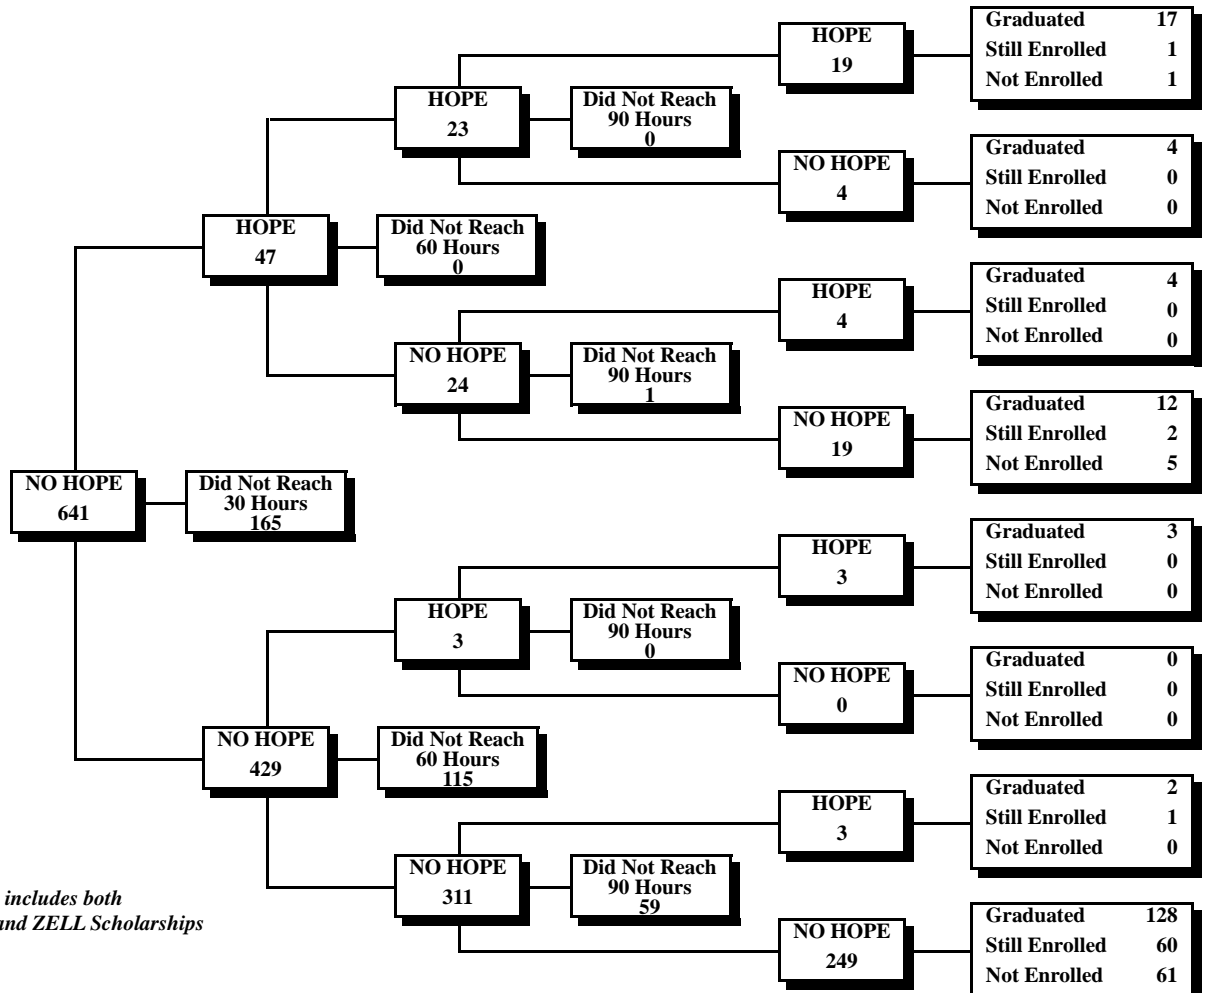

Savannah State University
Fall 2010 First-Time Freshmen Eligible for HOPE