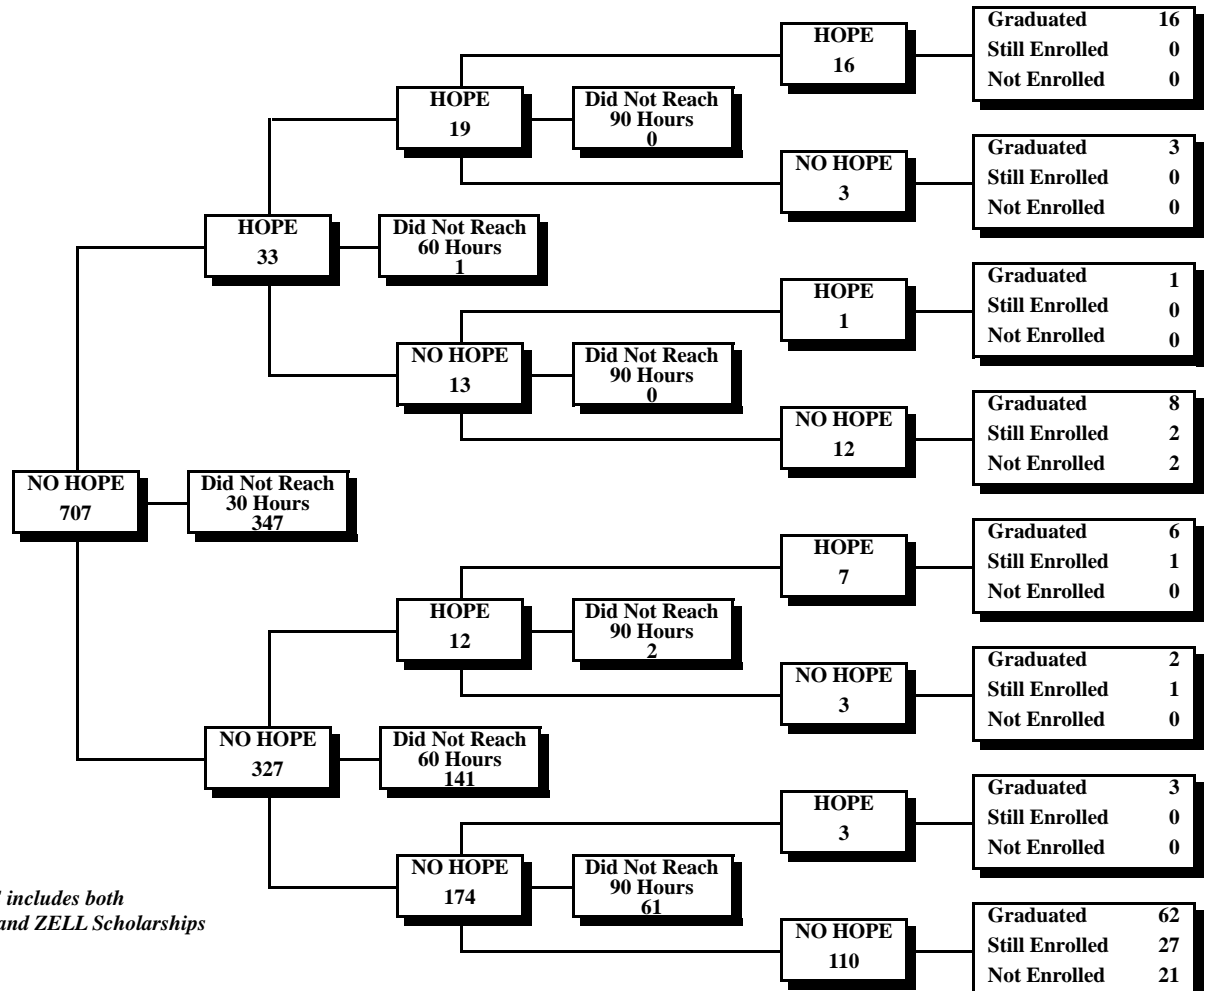

East Georgia State College
Fall 2010 First-Time Freshmen Eligible for HOPE