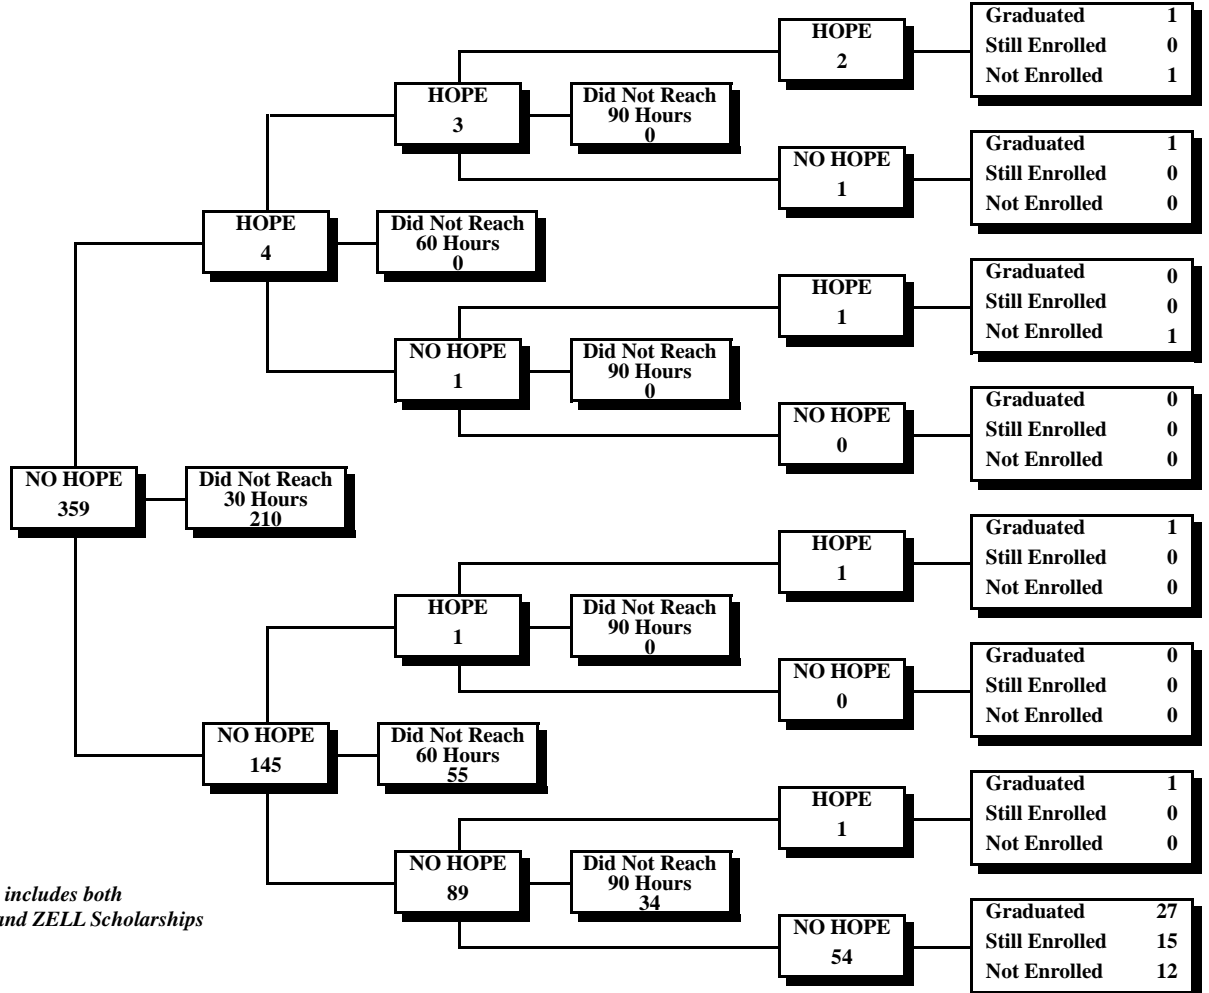

*HOPE includes both
HOPE and ZELL Scholarships