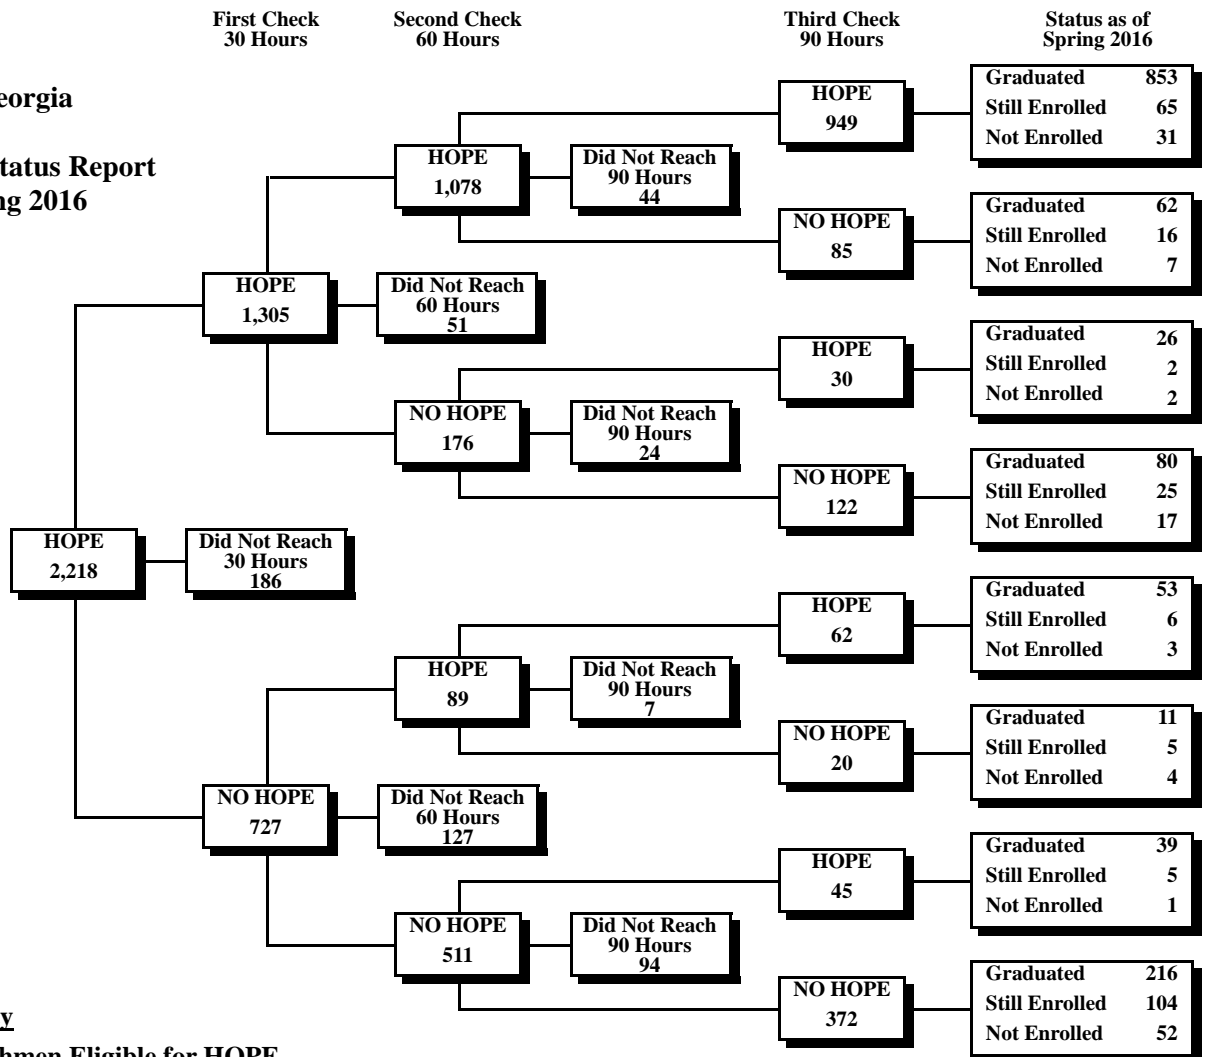

University System of Georgia
HOPE Scholarship*
30-60-90 Credit Hour Status Report
Fall 2010 through Spring 2016

Kennesaw State University
Fall 2010 First-Time Freshmen Eligible for HOPE