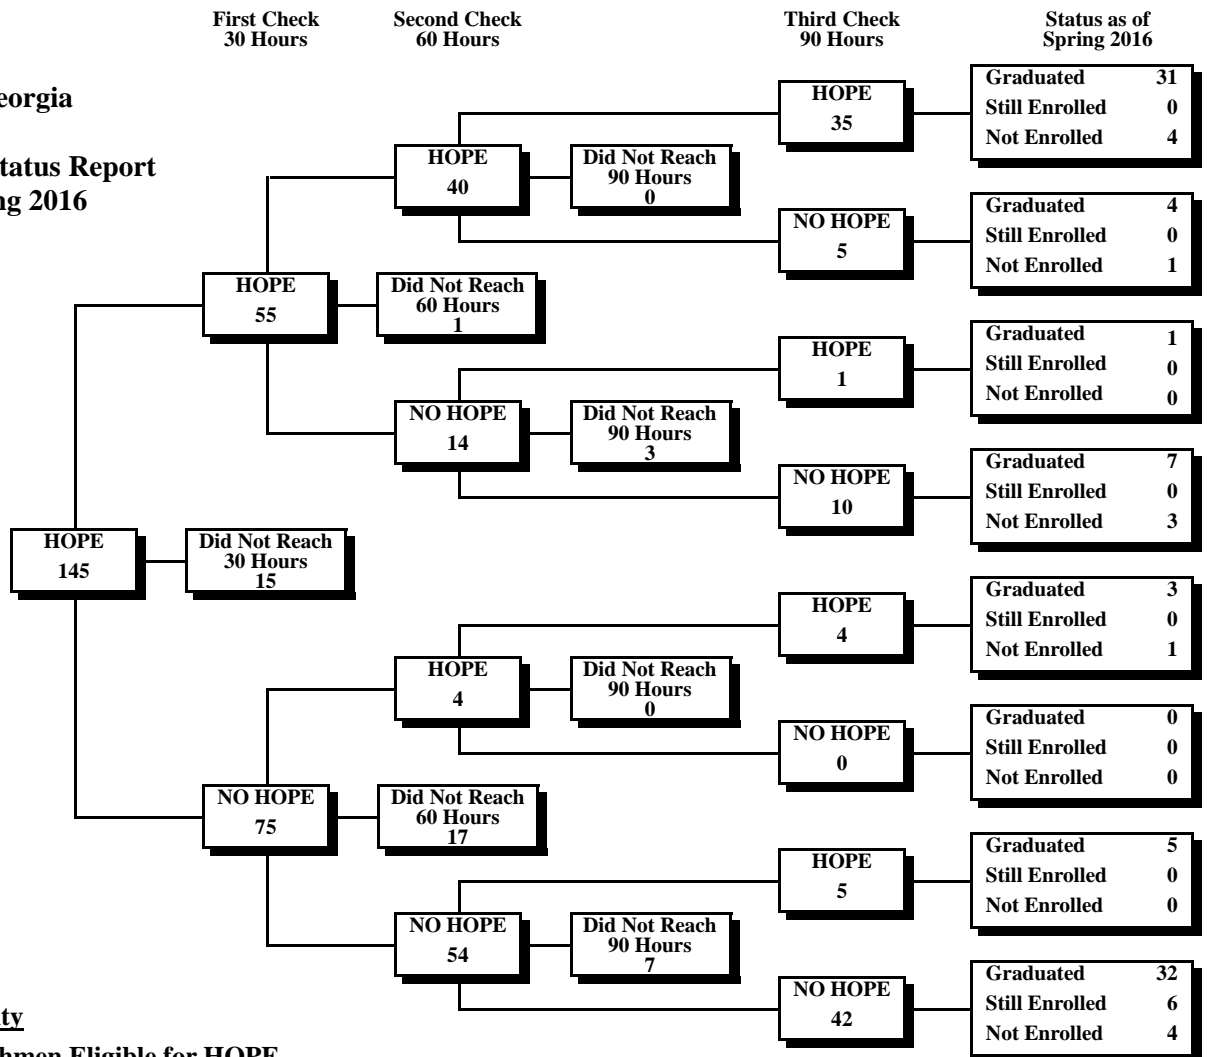

**University System of Georgia
HOPE Scholarship*
30-60-90 Credit Hour Status Report
Fall 2010 through Spring 2016**