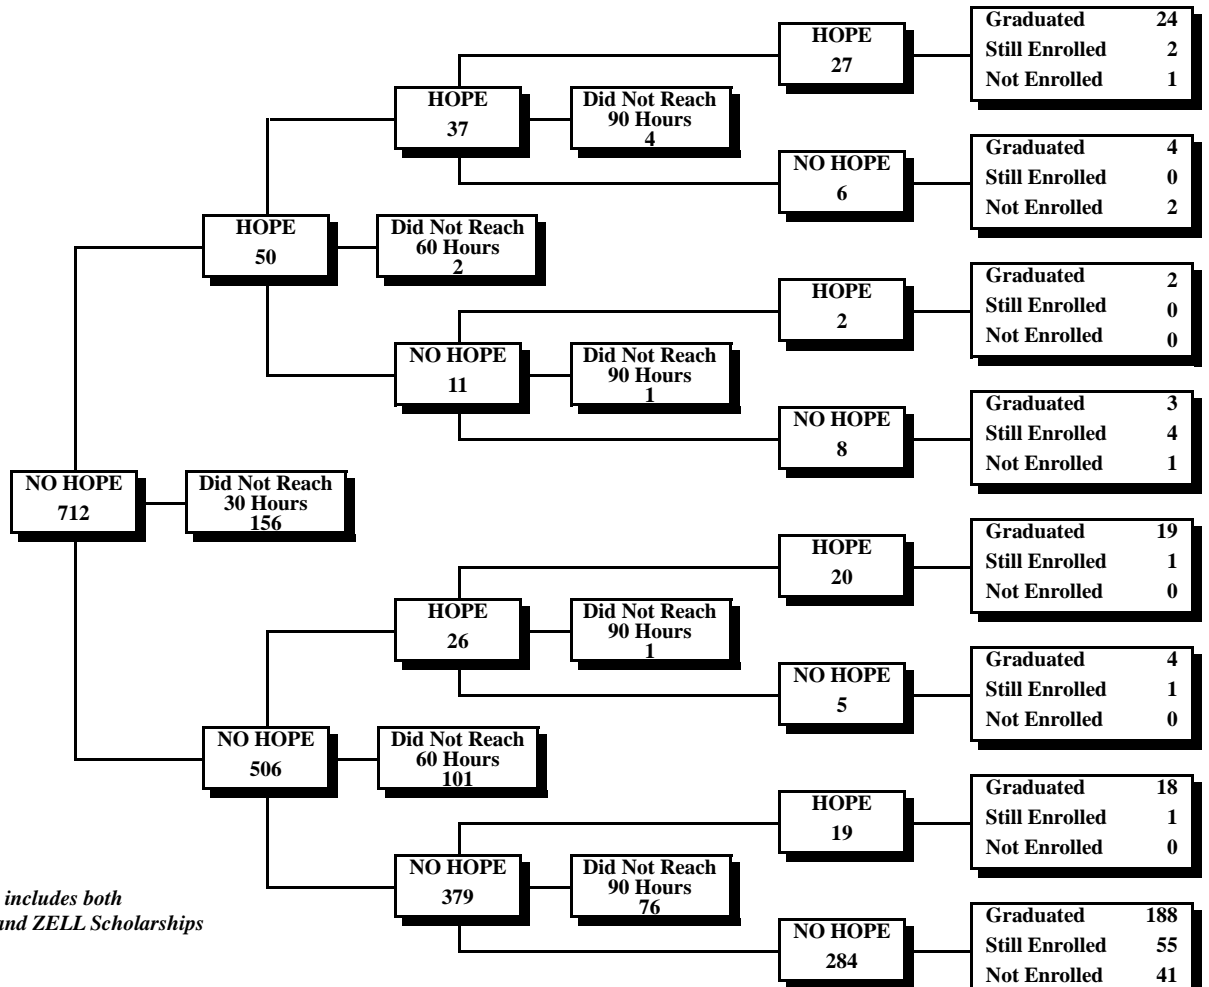

**University of West Georgia
Fall 2010 First-Time Freshmen Eligible for HOPE**