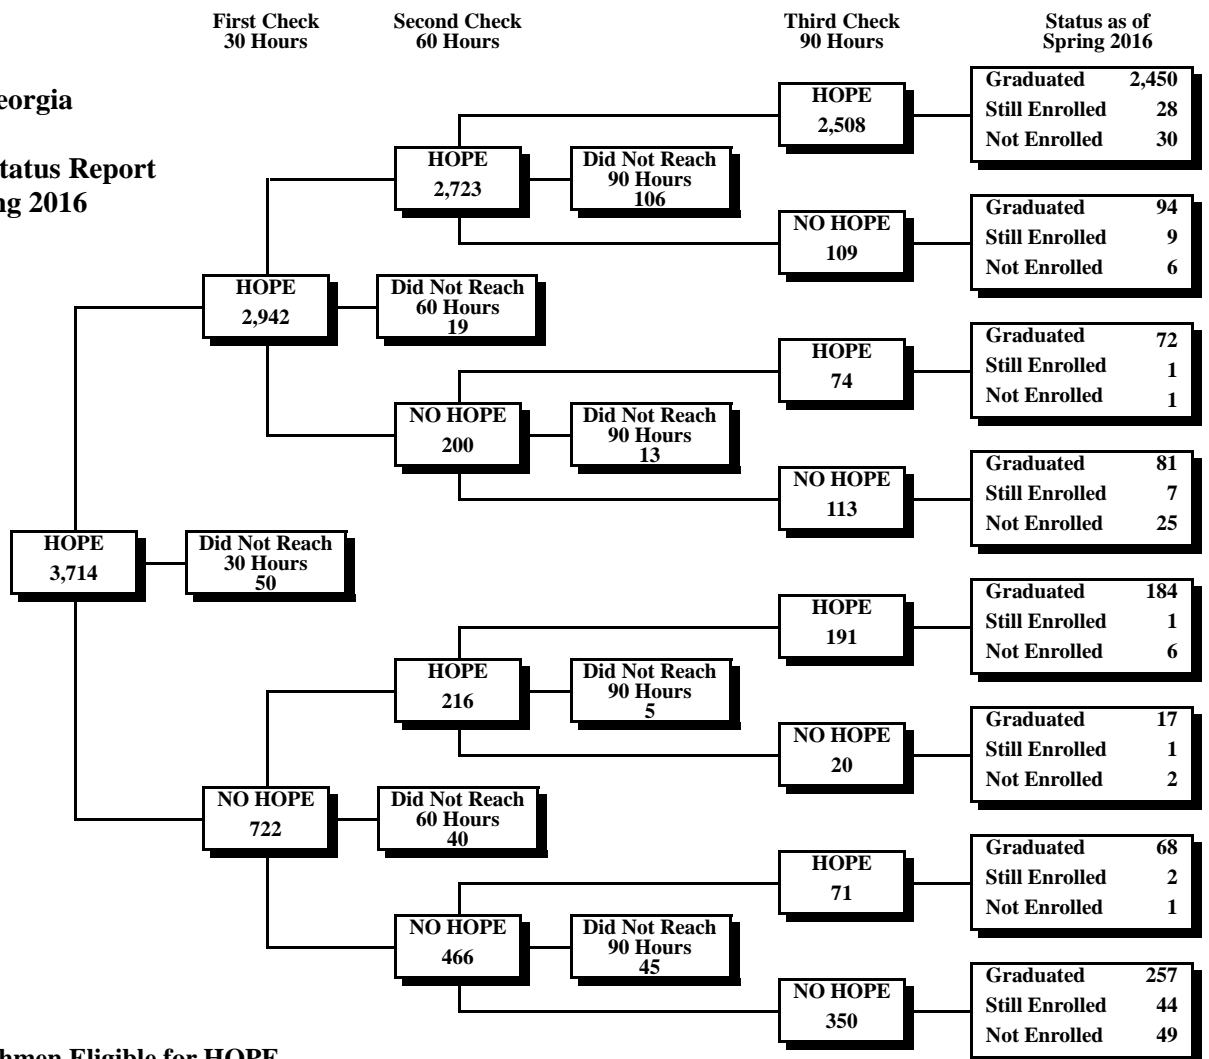

University System of Georgia
HOPE Scholarship*
30-60-90 Credit Hour Status Report
Fall 2010 through Spring 2016