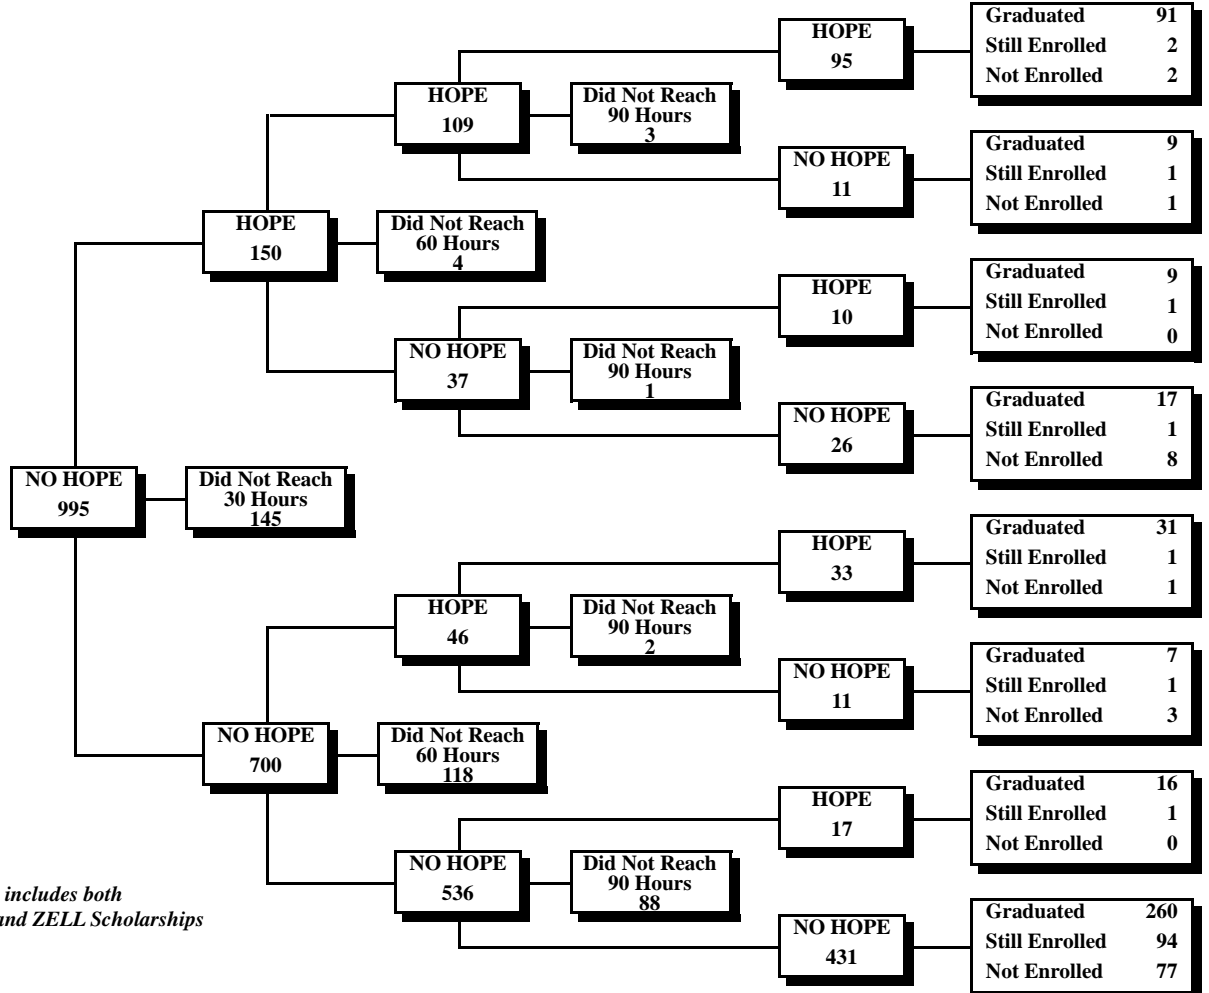

*HOPE includes both
HOPE and ZELL Scholarships