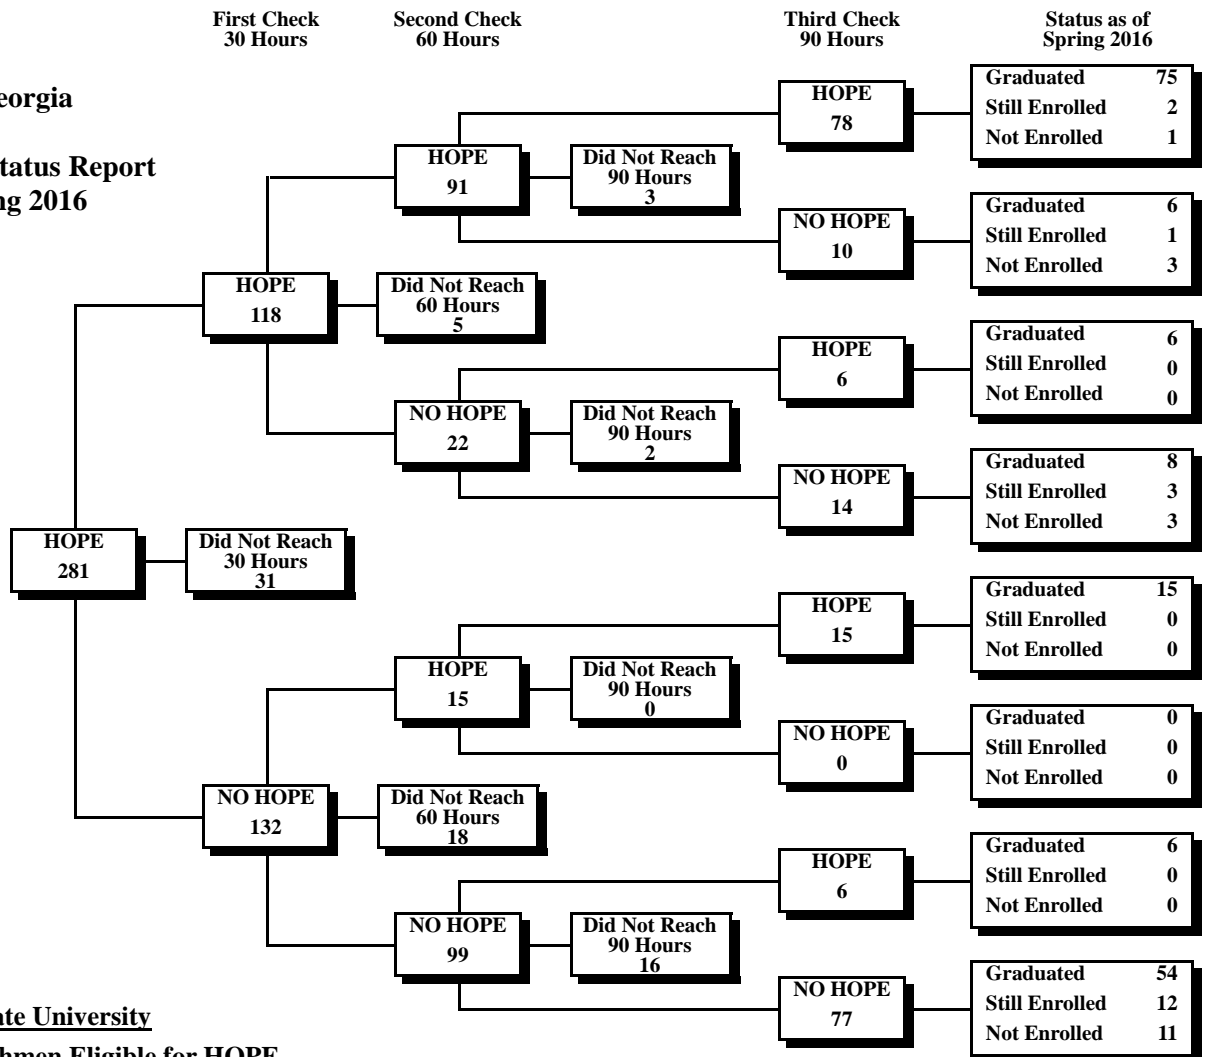

**University System of Georgia
HOPE Scholarship*
30-60-90 Credit Hour Status Report
Fall 2010 through Spring 2016**