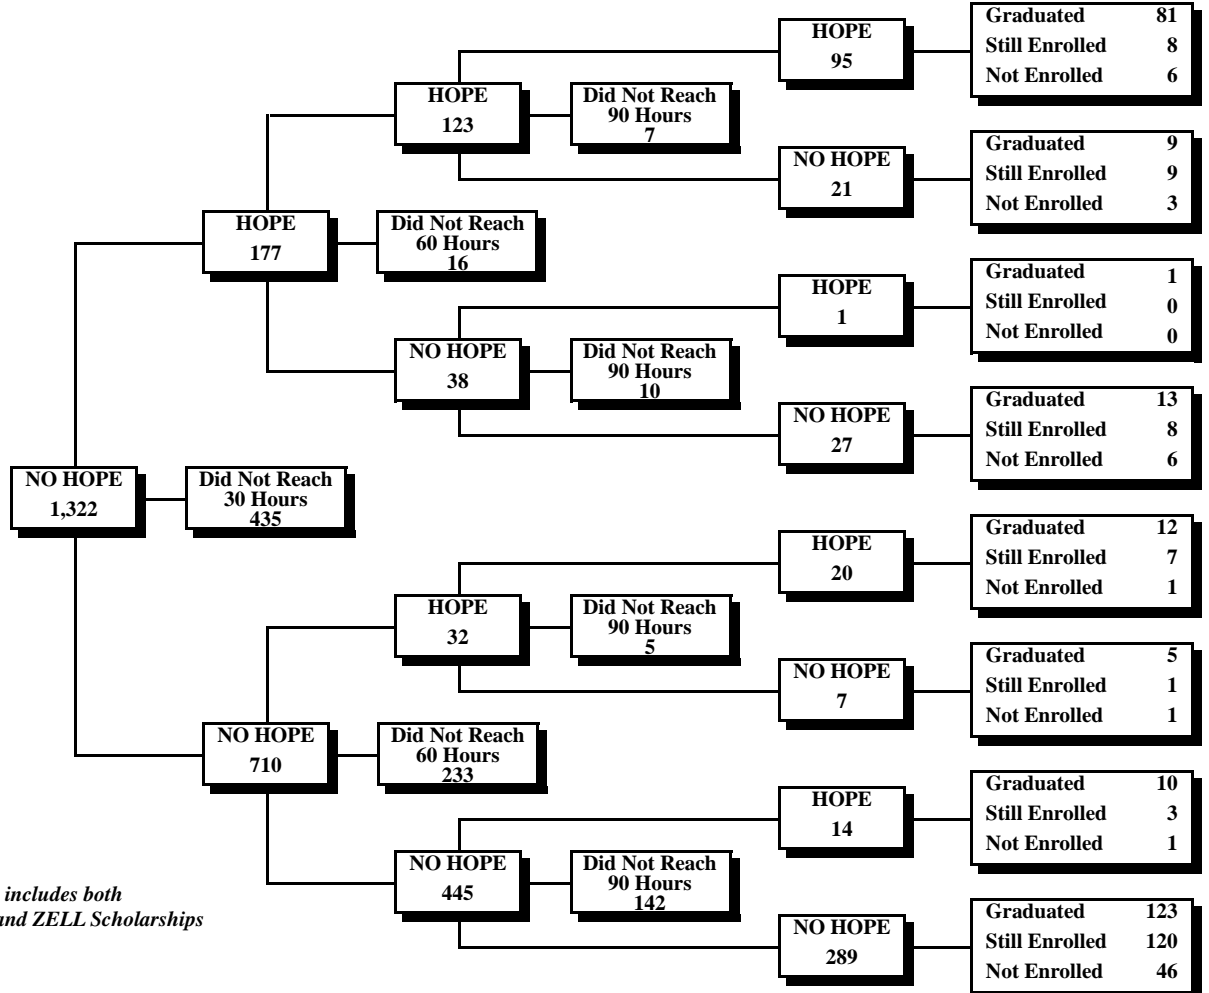

Georgia Gwinnett College
Fall 2010 First-Time Freshmen Eligible for HOPE