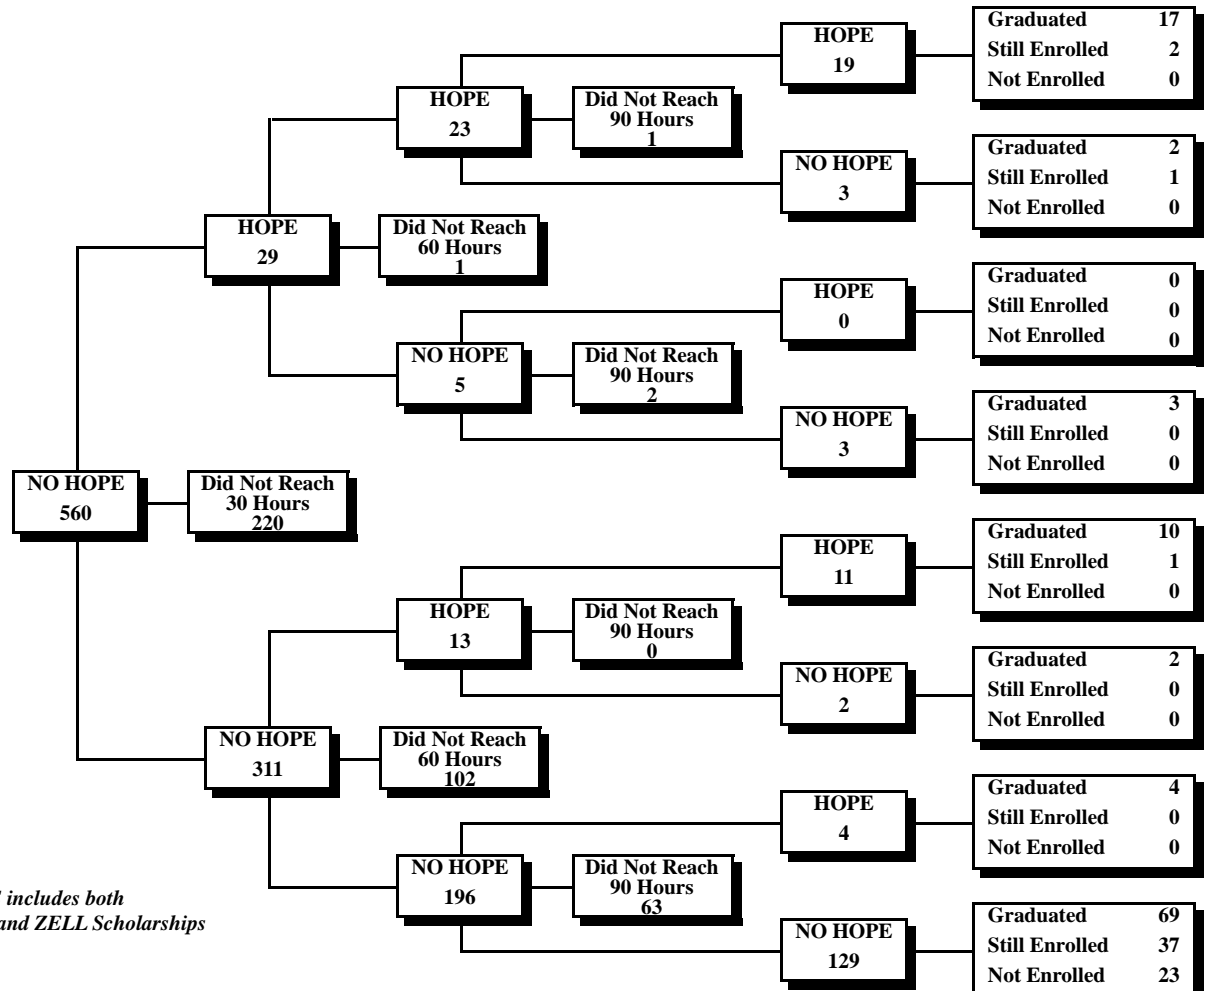

**Columbus State University
Fall 2010 First-Time Freshmen Eligible for HOPE**