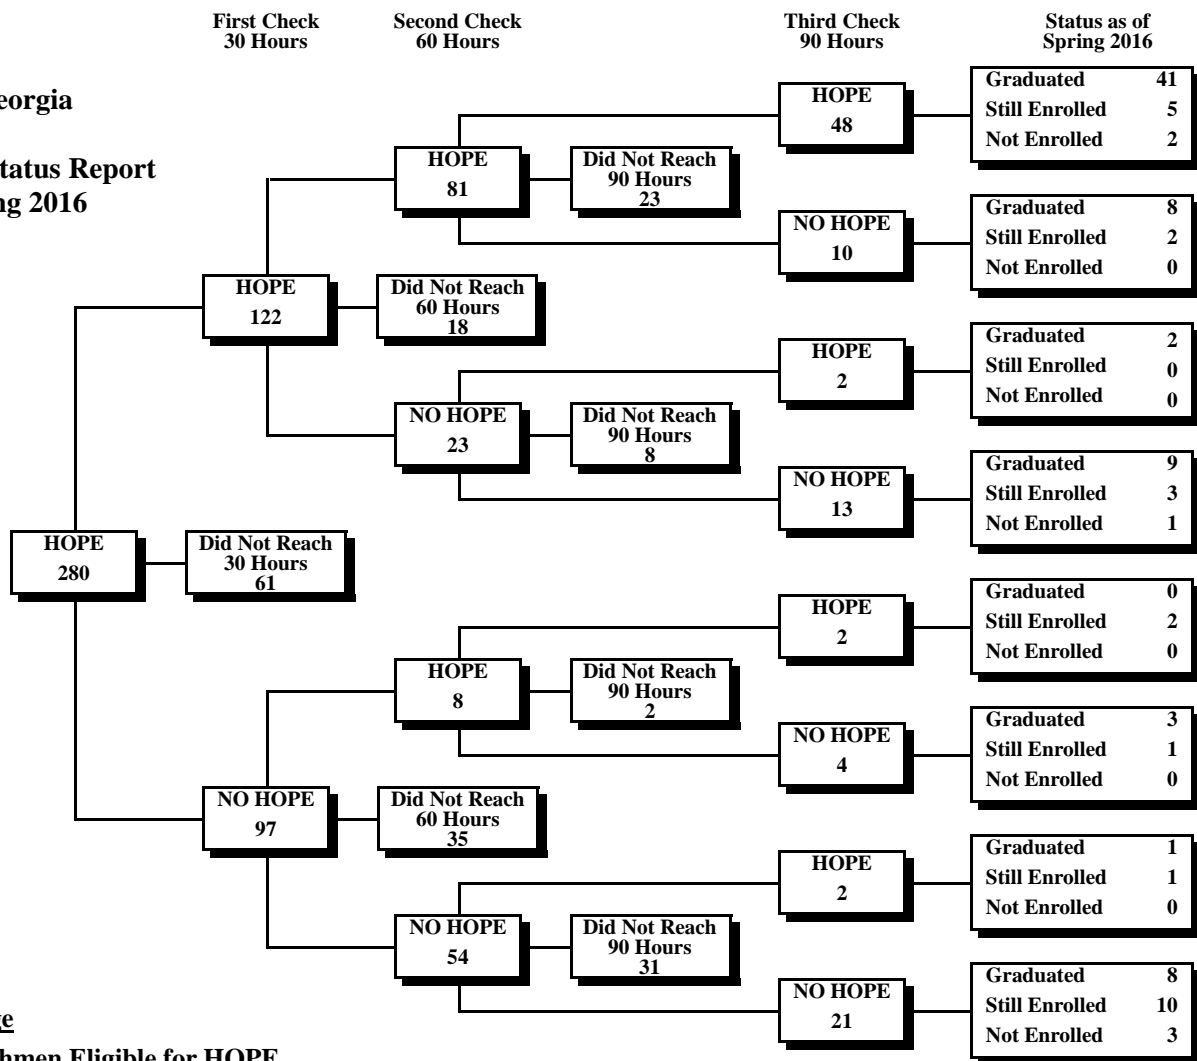

University System of Georgia
HOPE Scholarship*
30-60-90 Credit Hour Status Report
Fall 2010 through Spring 2016