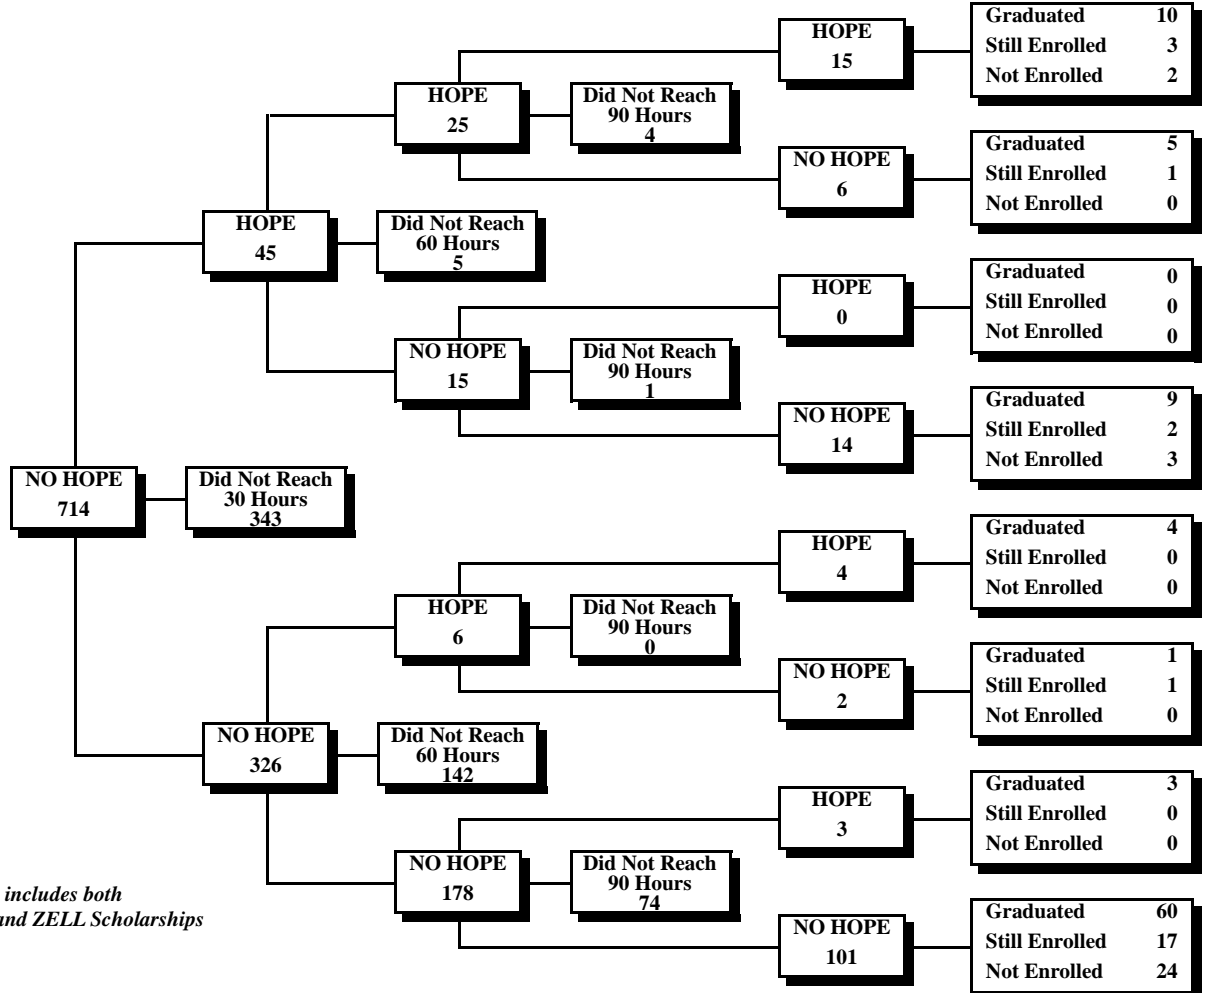

*HOPE includes both
HOPE and ZELL Scholarships