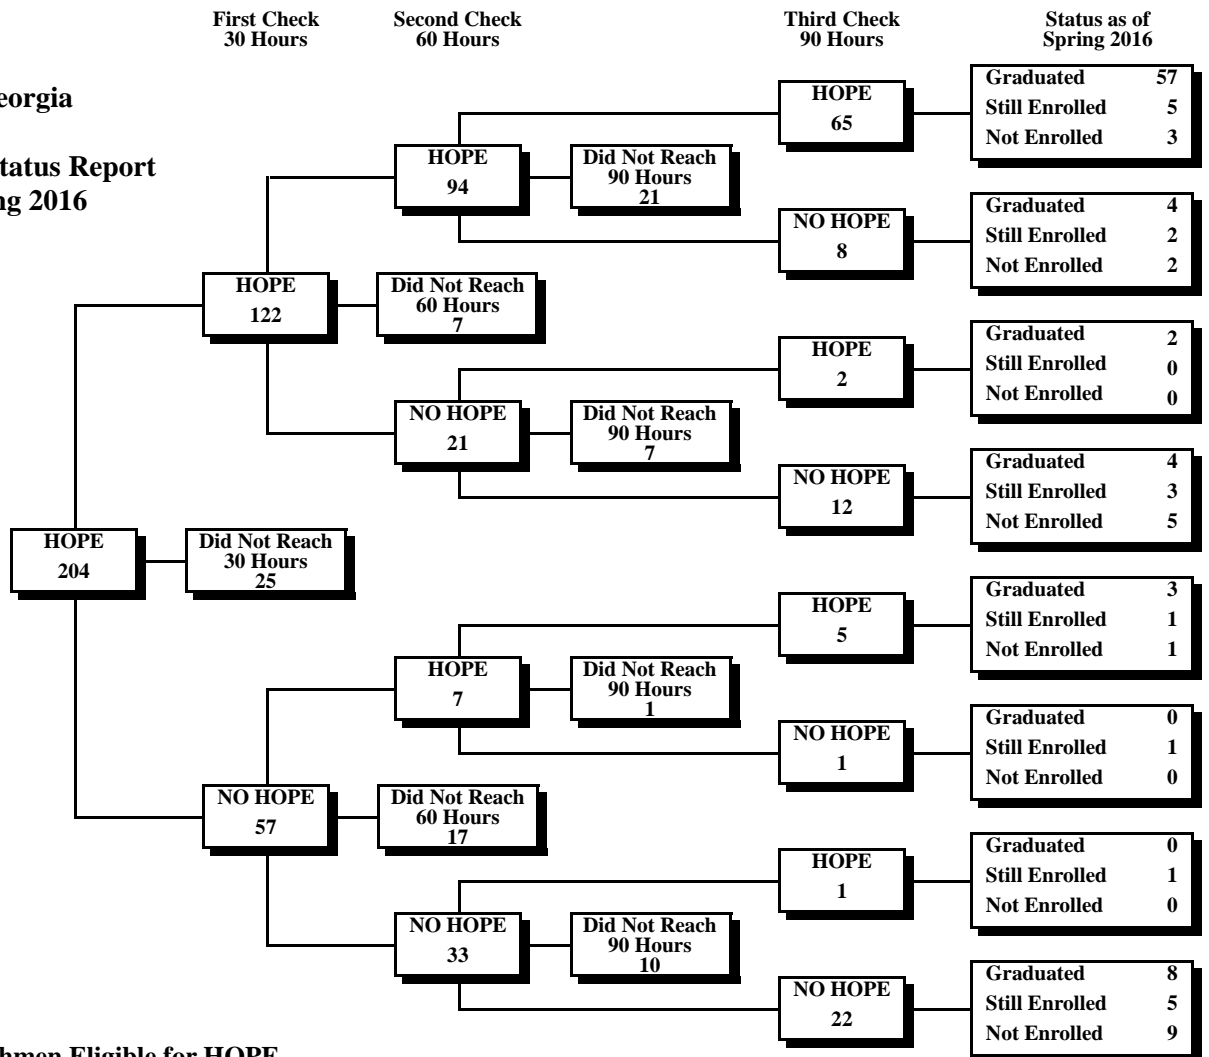

University System of Georgia
HOPE Scholarship*
30-60-90 Credit Hour Status Report
Fall 2010 through Spring 2016

Darton State College
Fall 2010 First-Time Freshmen Eligible for HOPE