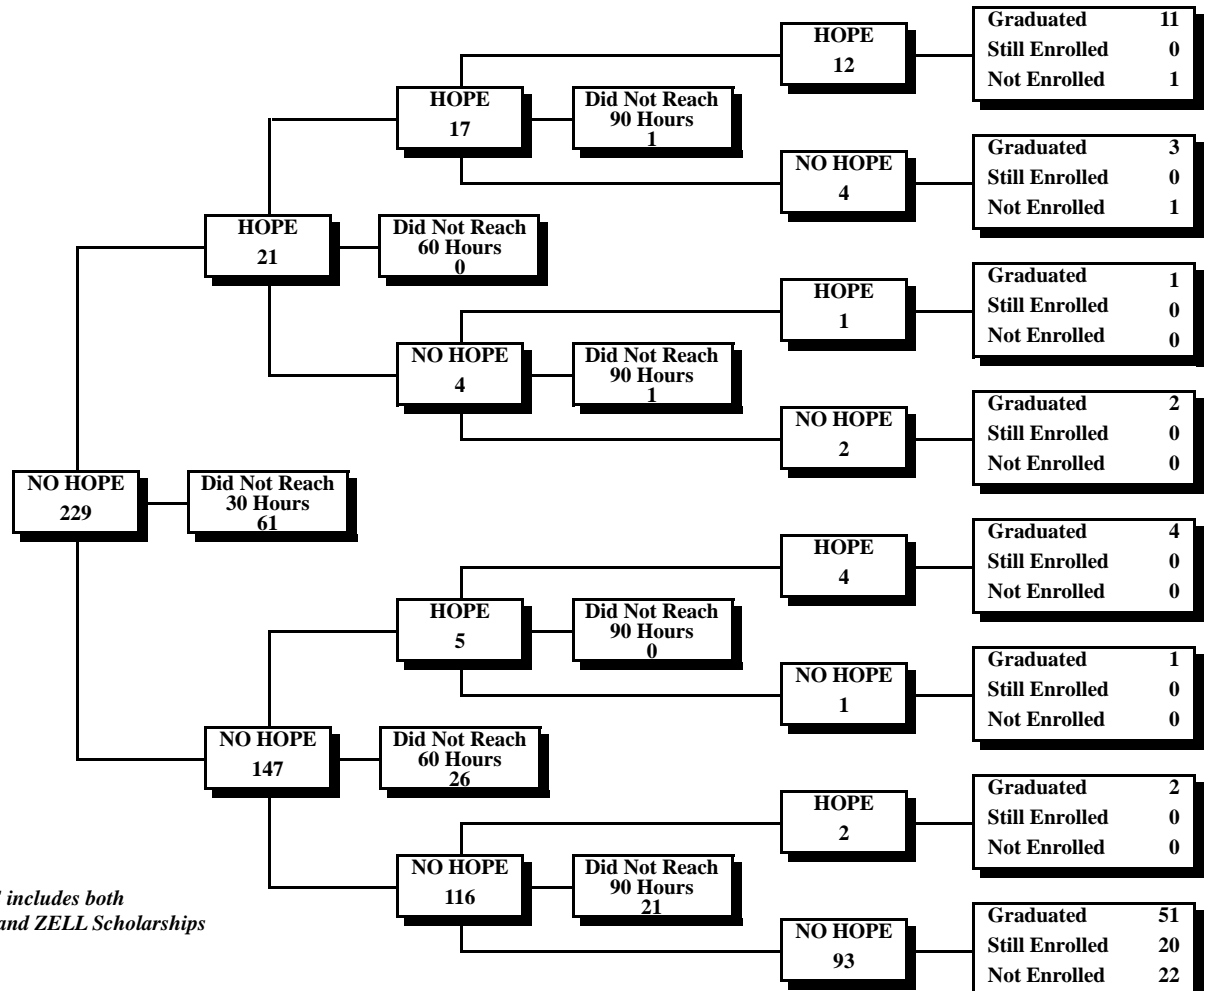

Clayton State University
Fall 2010 First-Time Freshmen Eligible for HOPE