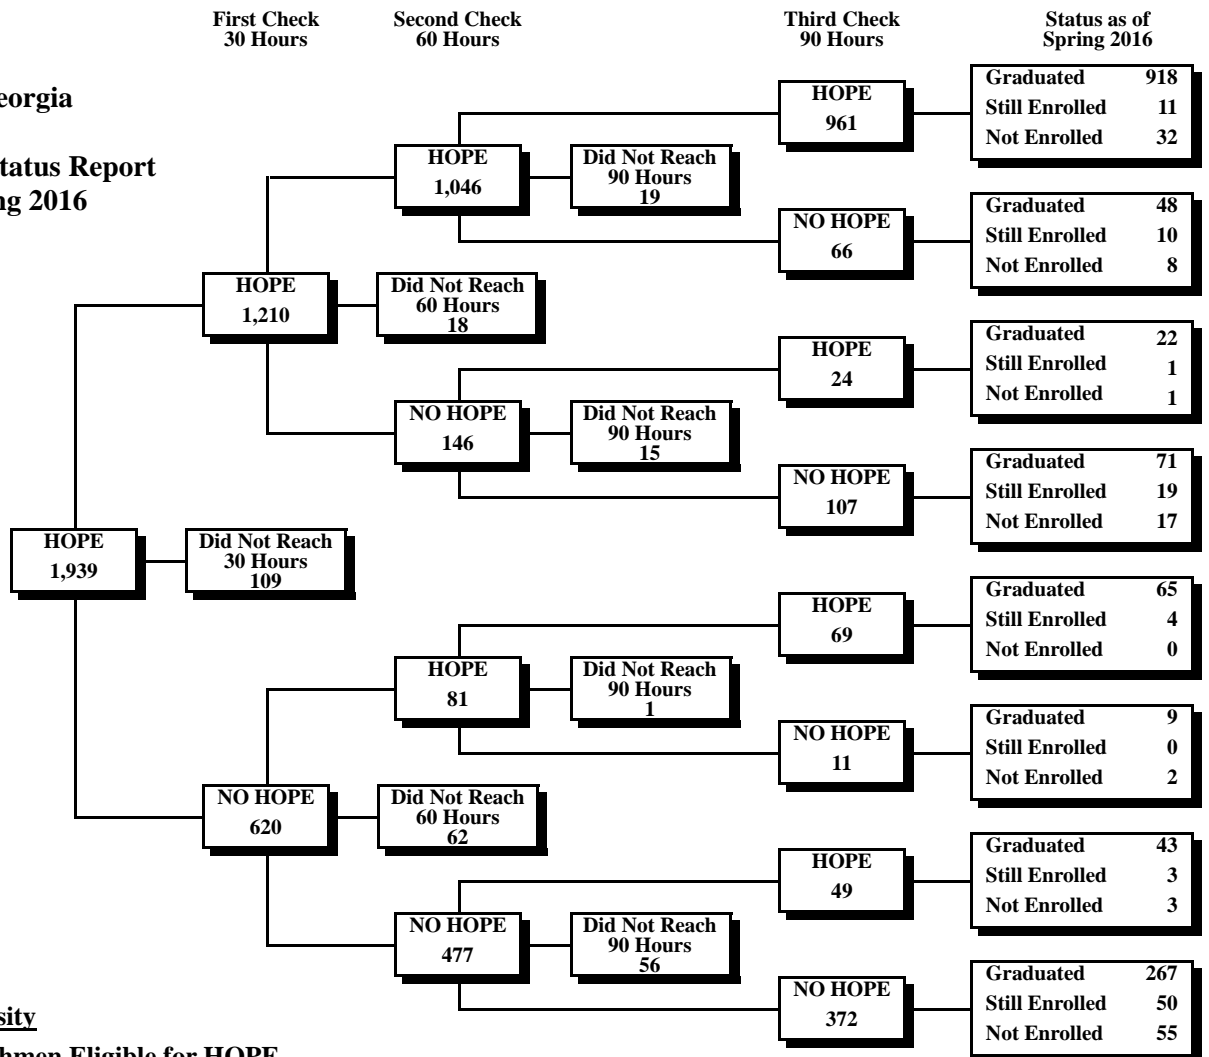

University System of Georgia
HOPE Scholarship*
30-60-90 Credit Hour Status Report
Fall 2010 through Spring 2016

Georgia Southern University
Fall 2010 First-Time Freshmen Eligible for HOPE