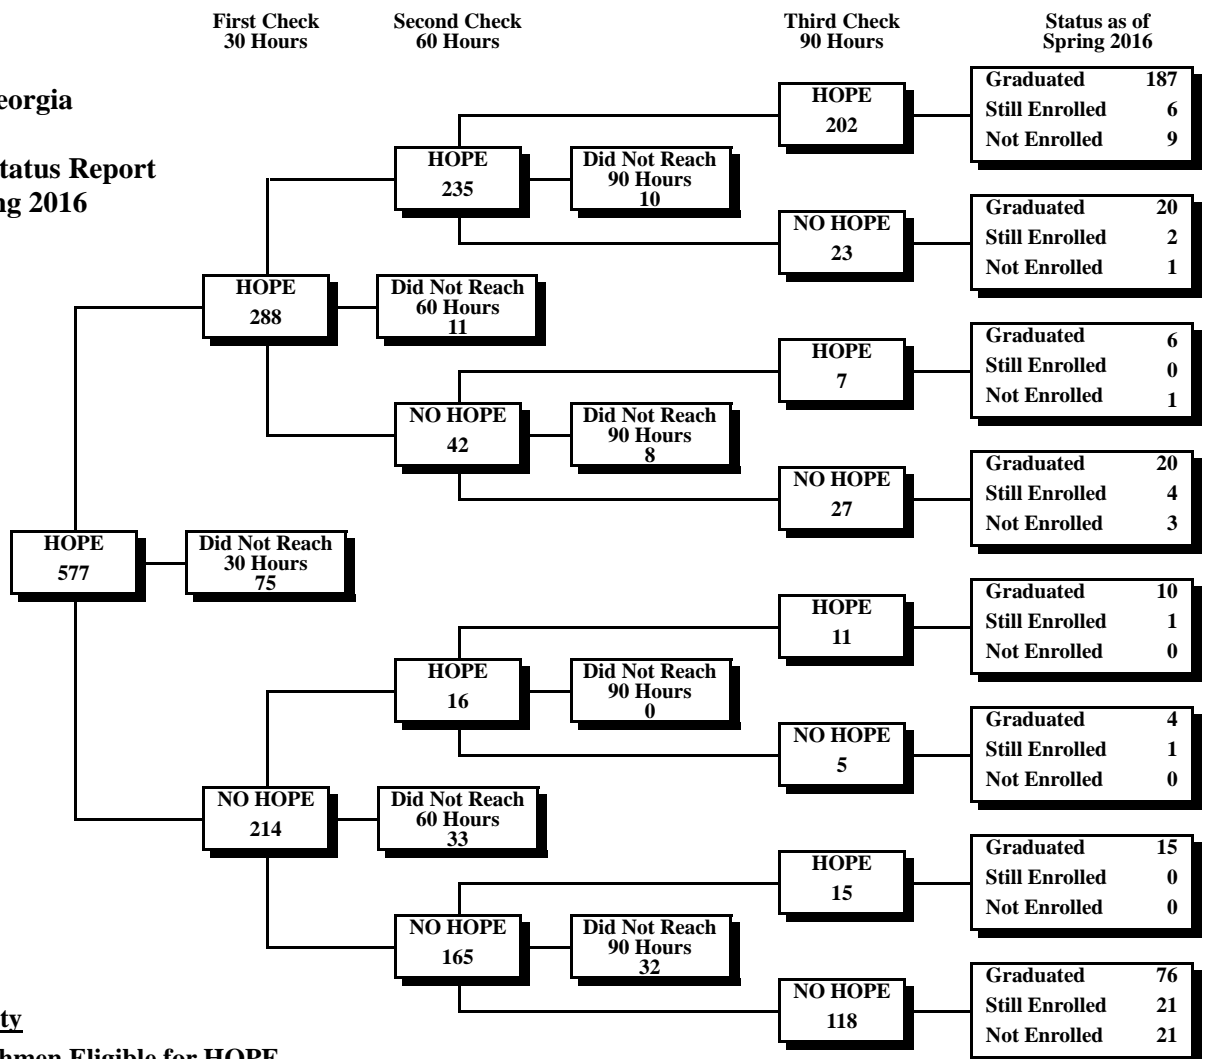

University System of Georgia
HOPE Scholarship*
30-60-90 Credit Hour Status Report
Fall 2010 through Spring 2016