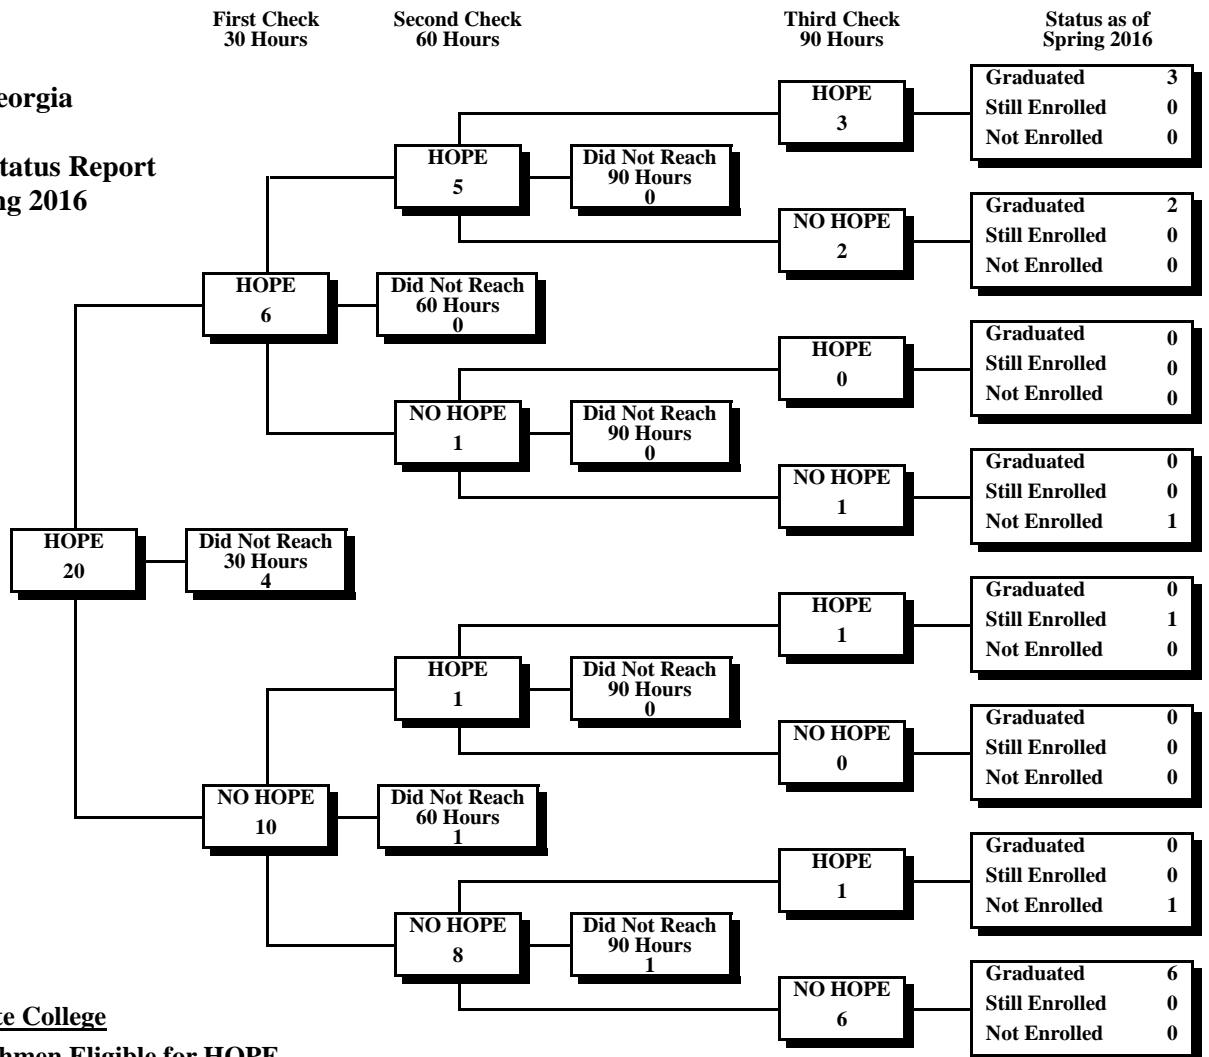

University System of Georgia
HOPE Scholarship*
30-60-90 Credit Hour Status Report
Fall 2010 through Spring 2016

Atlanta Metropolitan State College
Fall 2010 First-Time Freshmen Eligible for HOPE