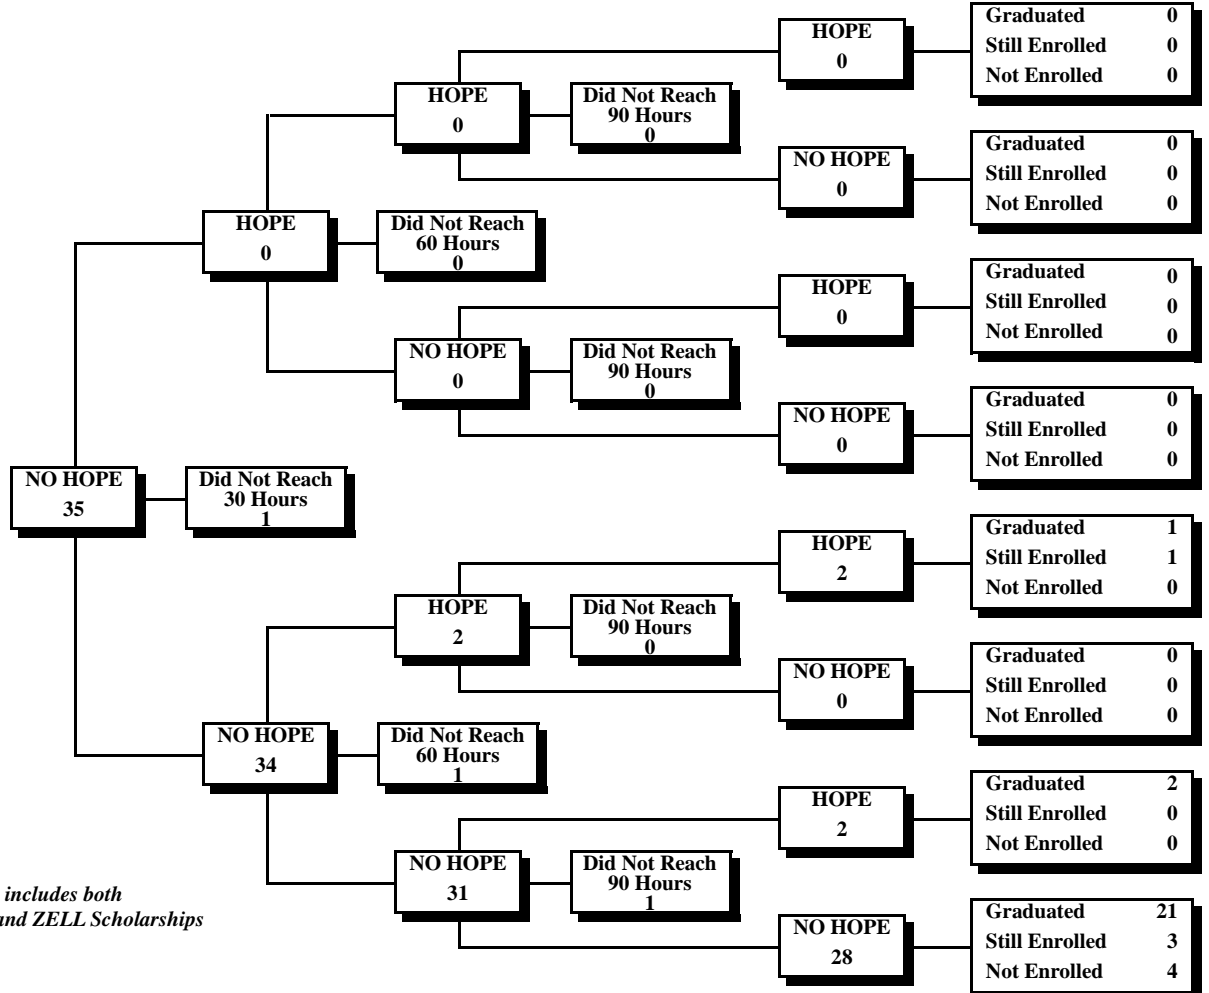

*HOPE includes both
HOPE and ZELL Scholarships