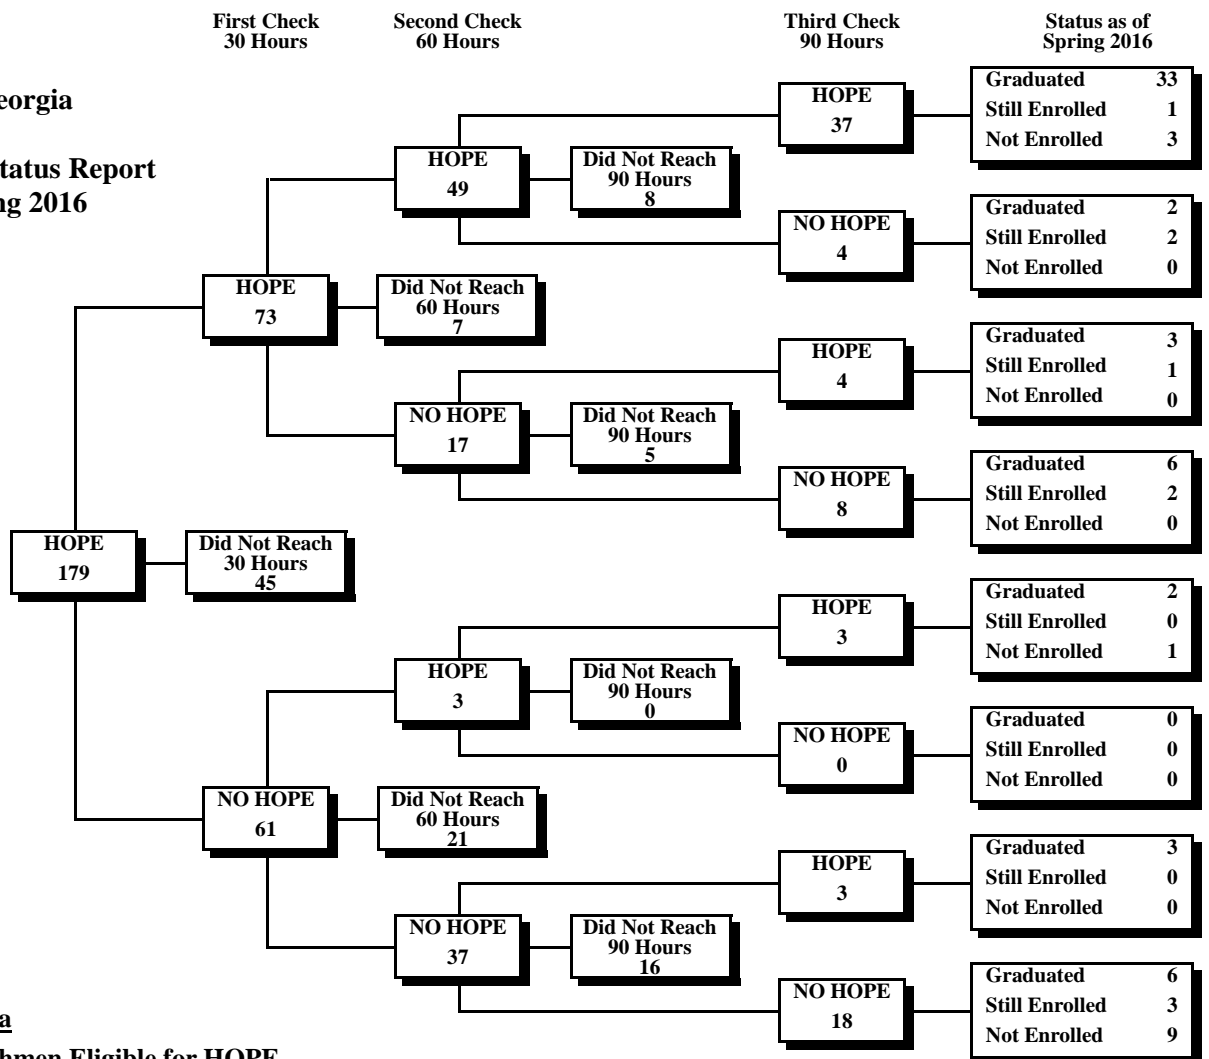

University System of Georgia
HOPE Scholarship*
30-60-90 Credit Hour Status Report
Fall 2010 through Spring 2016

College of Coastal Georgia
Fall 2010 First-Time Freshmen Eligible for HOPE