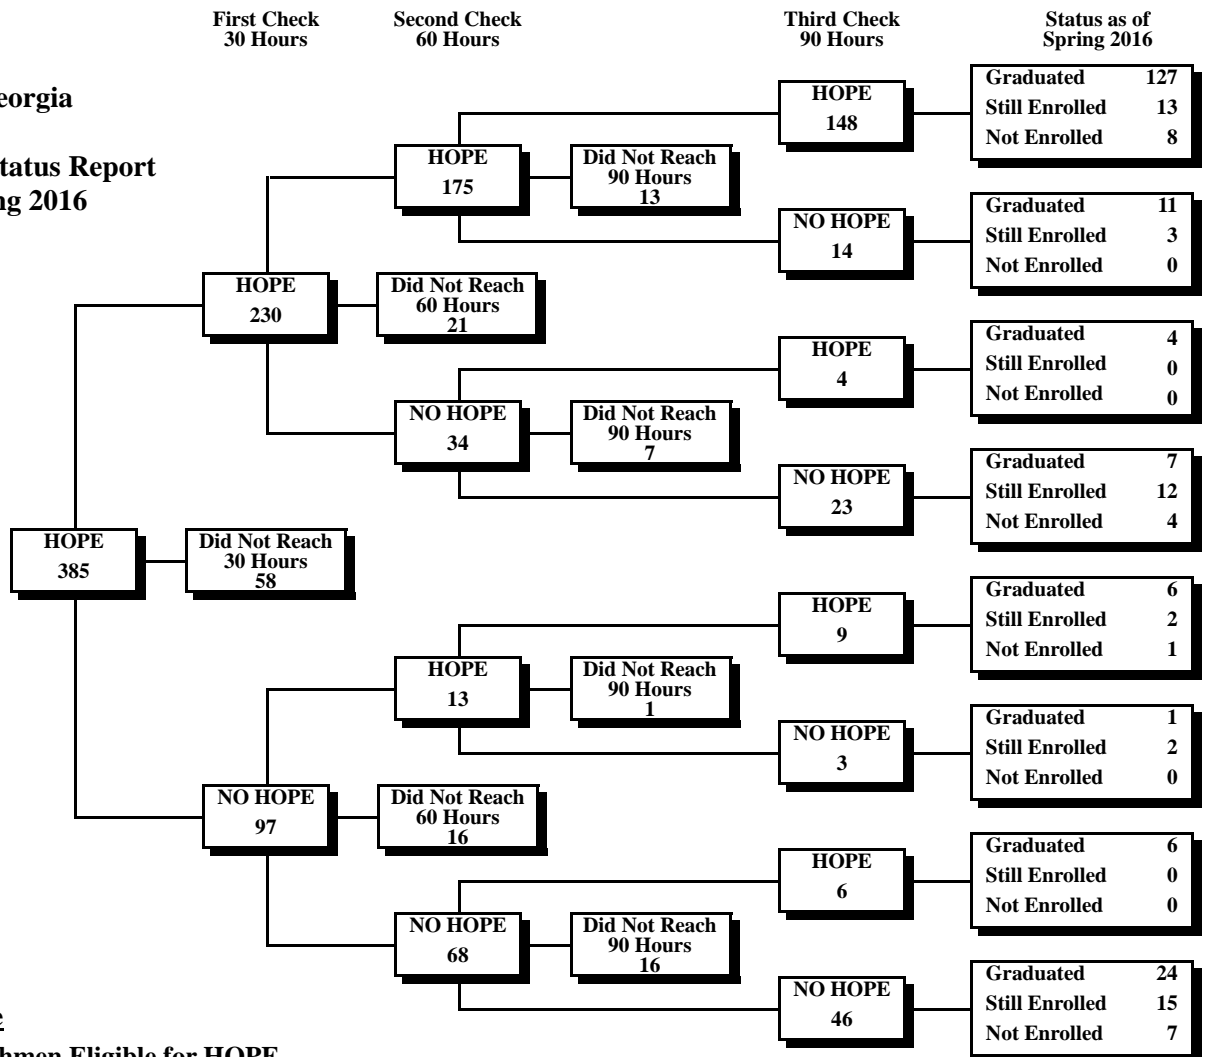

University System of Georgia
HOPE Scholarship*
30-60-90 Credit Hour Status Report
Fall 2010 through Spring 2016