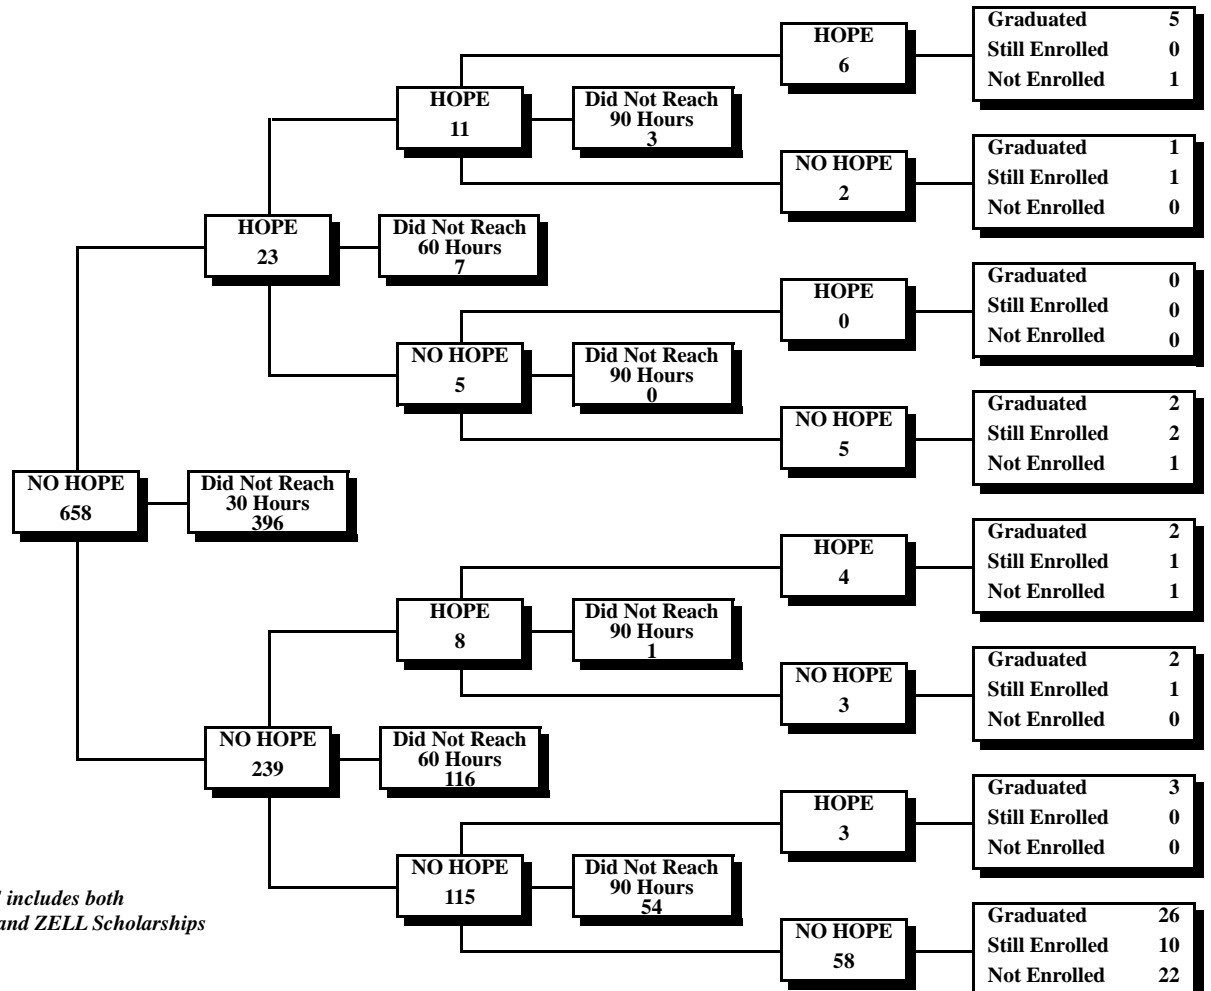

*HOPE includes both
 HOPE and ZELL Scholarships

University System of Georgia
HOPE Scholarship*
30-60-90 Credit Hour Status Report
Fall 2010 through Spring 2016

Dalton State College
Fall 2010 First-Time Freshmen Eligible for HOPE