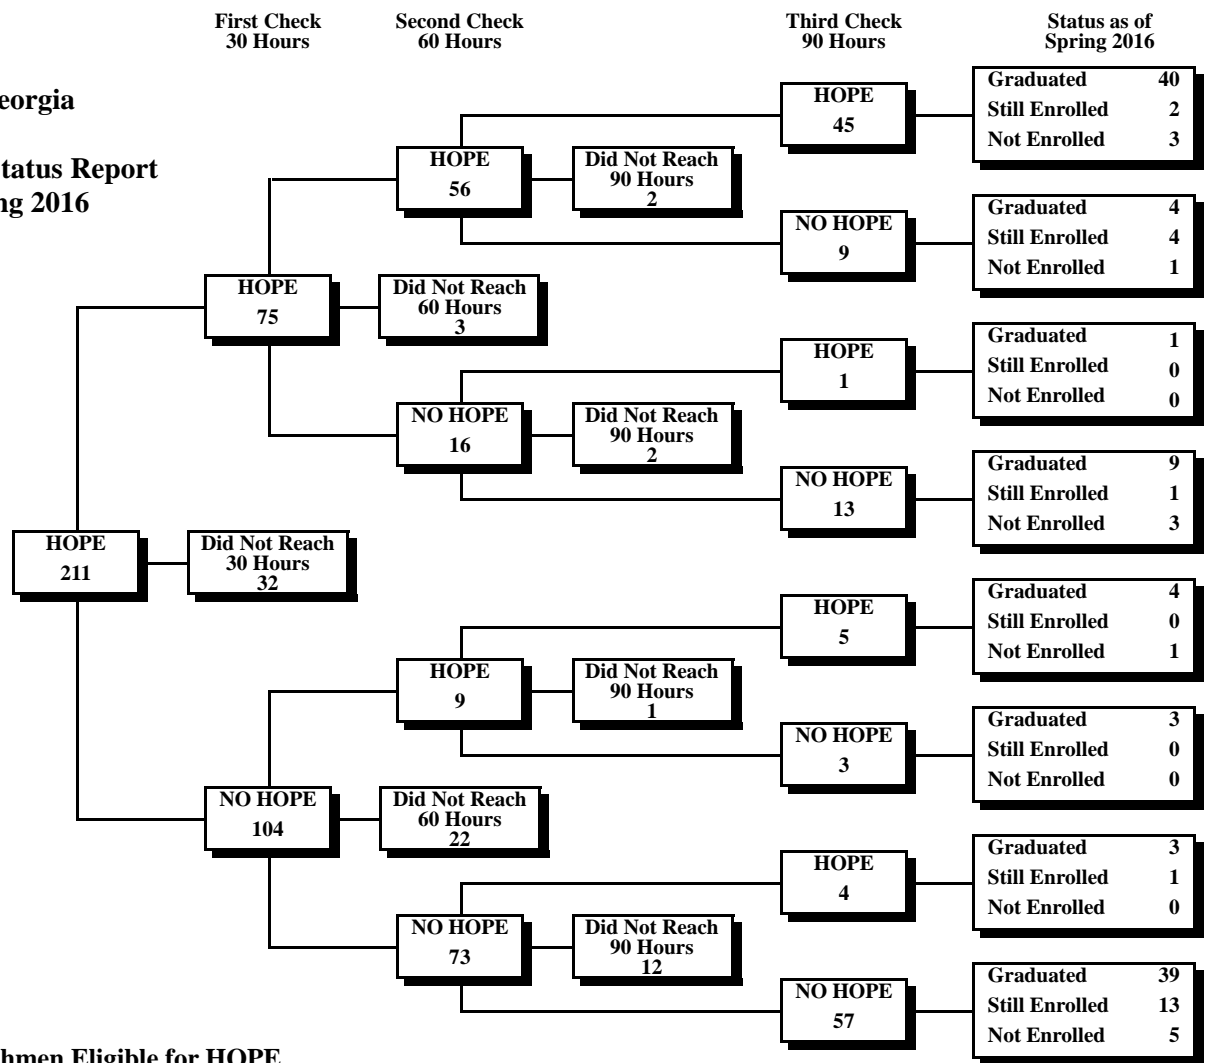

University System of Georgia
HOPE Scholarship*
30-60-90 Credit Hour Status Report
Fall 2010 through Spring 2016