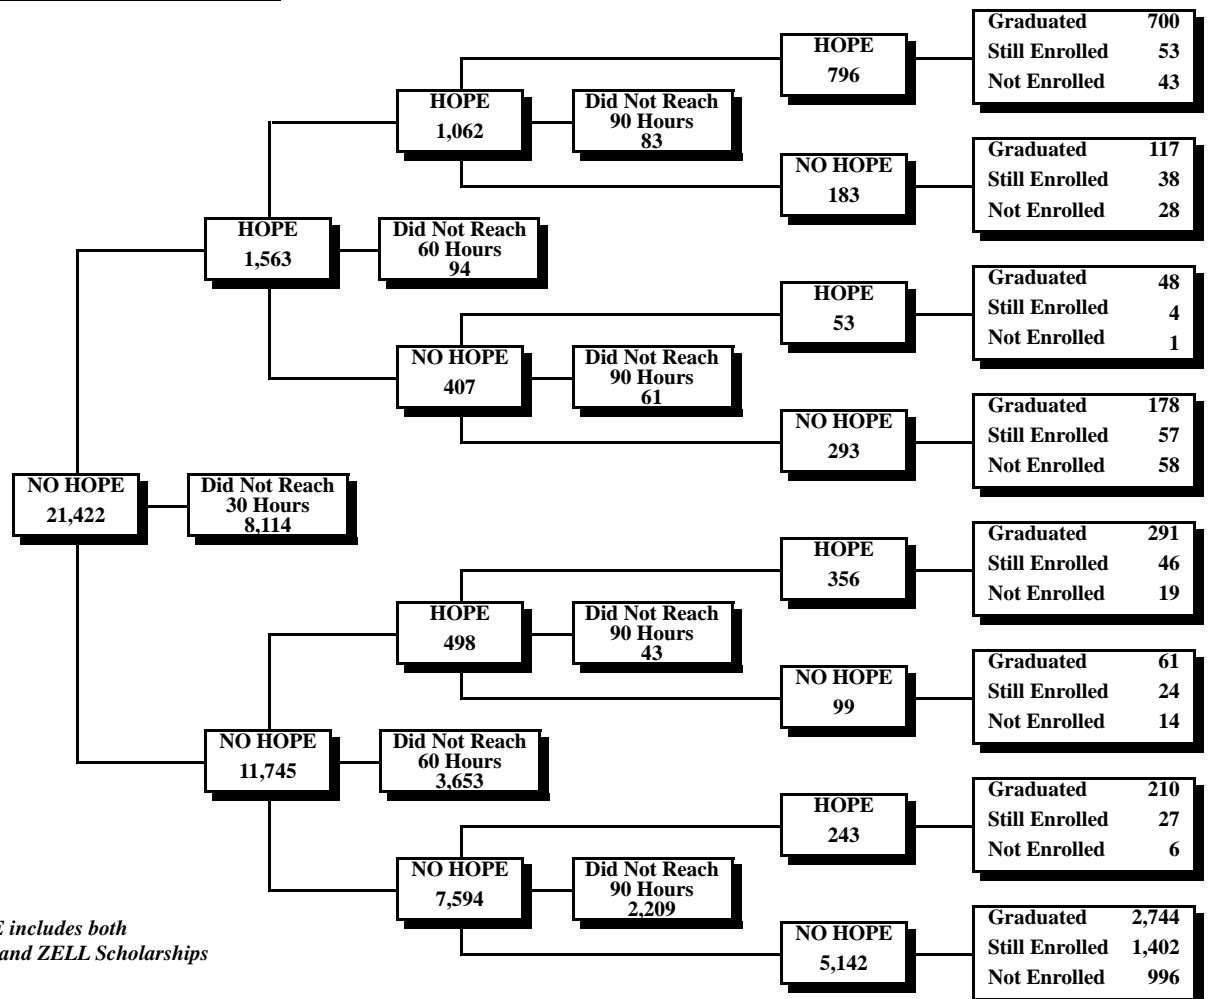

University System of Georgia
Fall 2010 First-Time Freshmen Eligible for HOPE

*HOPE includes both
HOPE and ZELL Scholarships