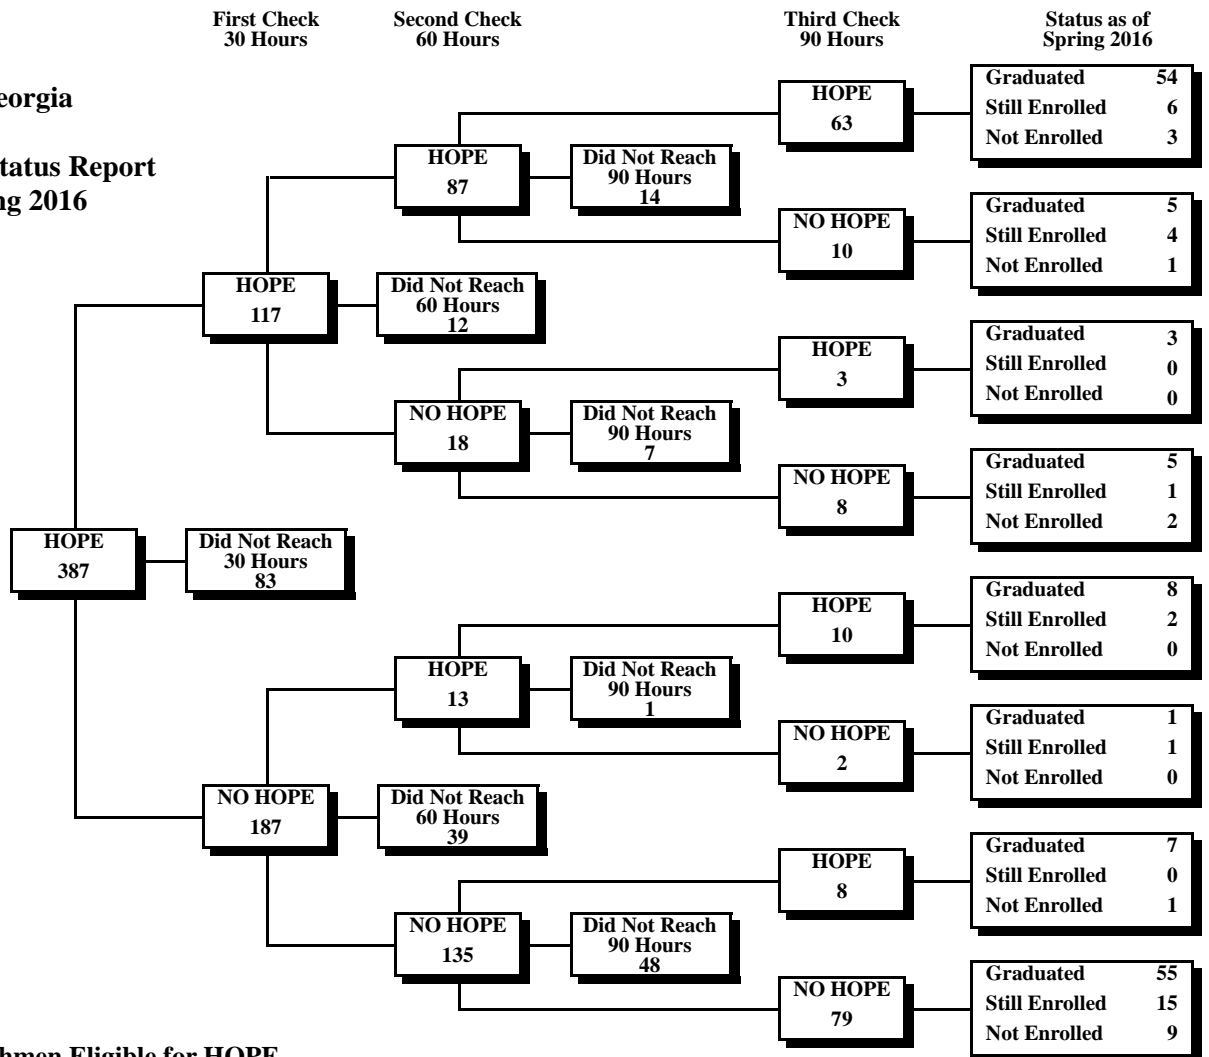

University System of Georgia
HOPE Scholarship*
30-60-90 Credit Hour Status Report
Fall 2010 through Spring 2016

Gordon State College
Fall 2010 First-Time Freshmen Eligible for HOPE