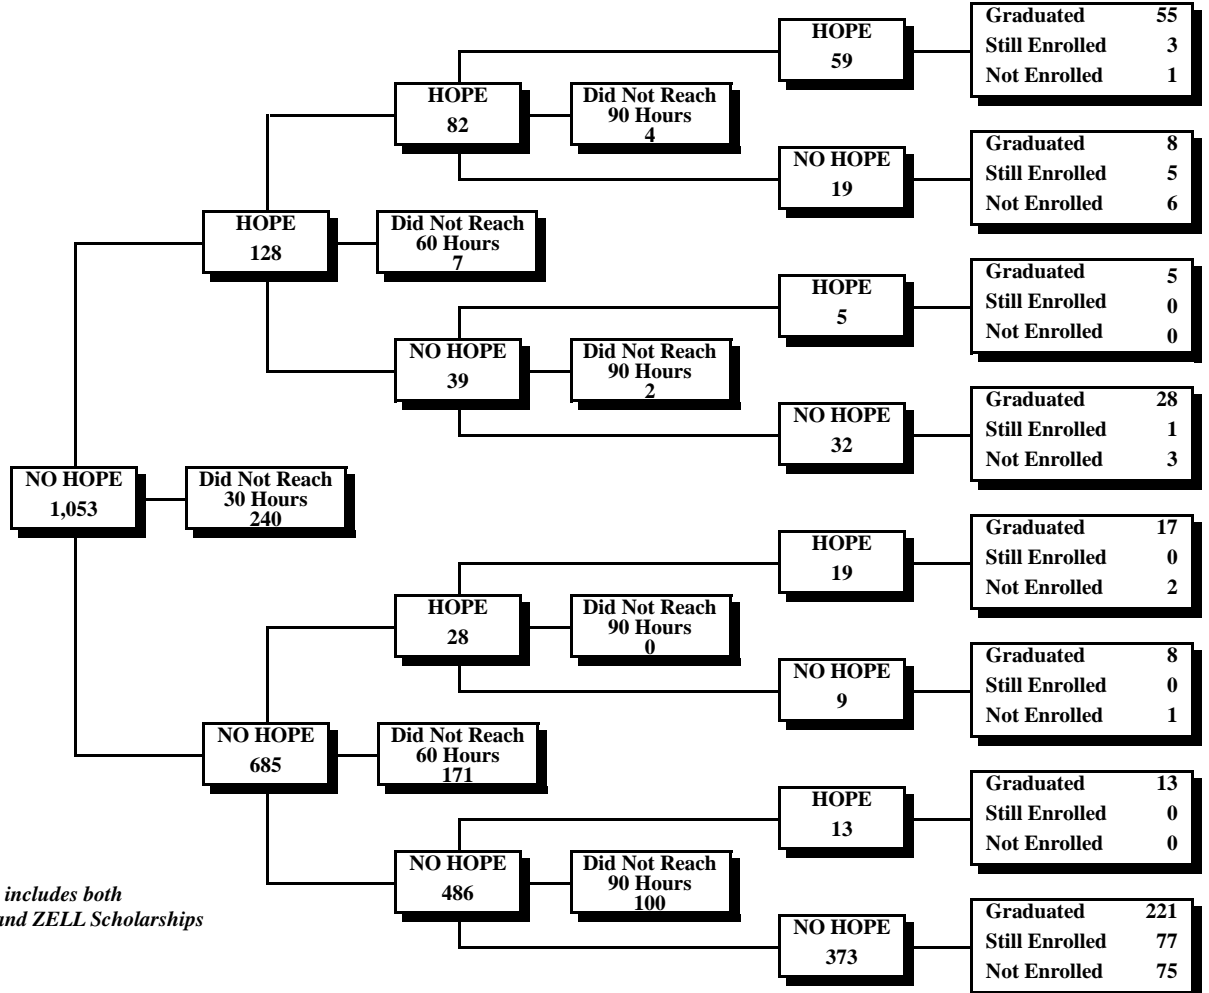

Valdosta State University
Fall 2010 First-Time Freshmen Eligible for HOPE