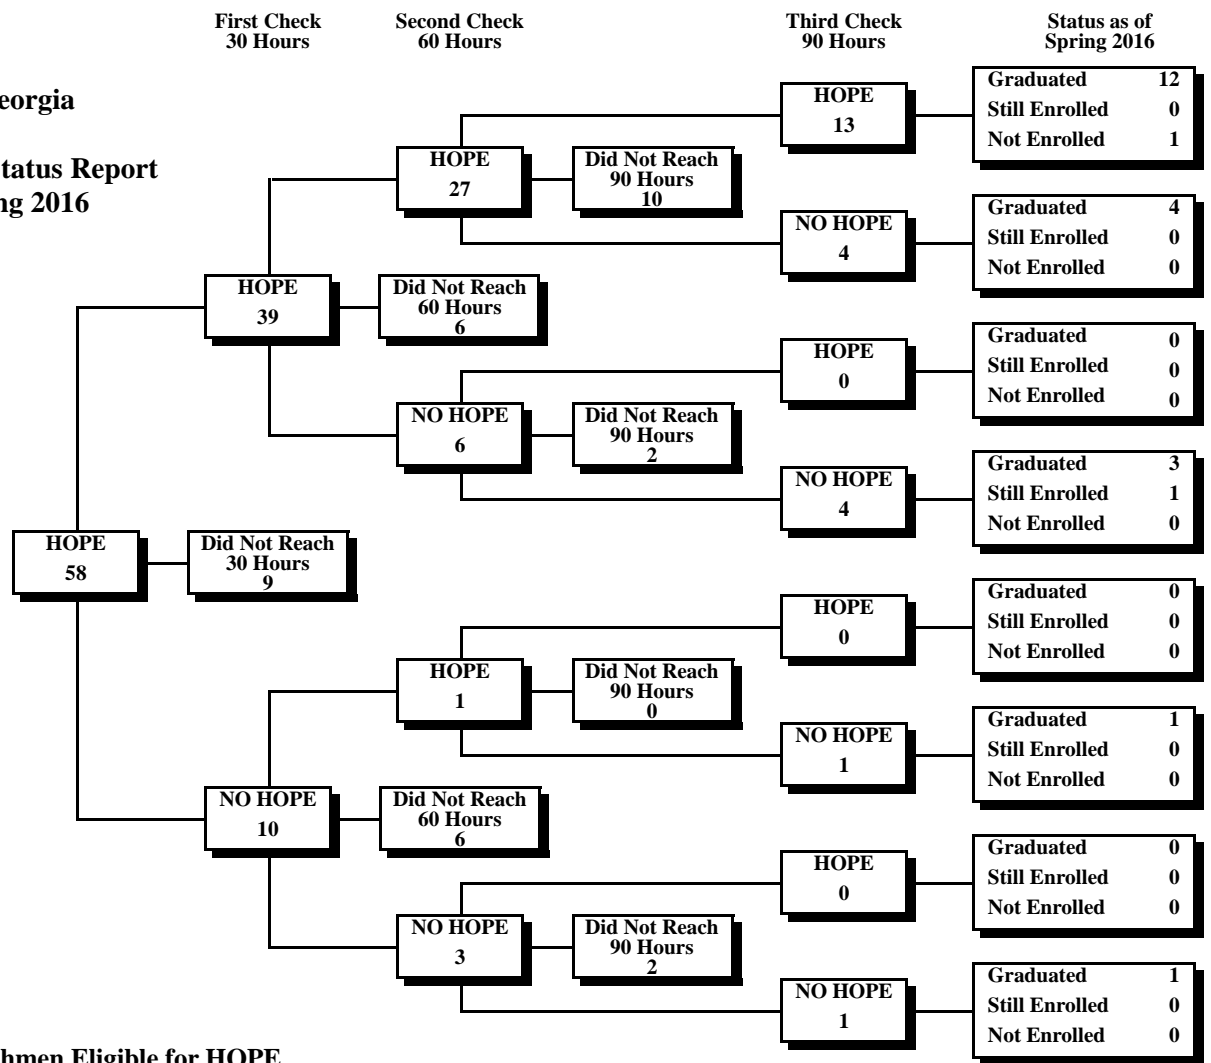

University System of Georgia
HOPE Scholarship*
30-60-90 Credit Hour Status Report
Fall 2010 through Spring 2016