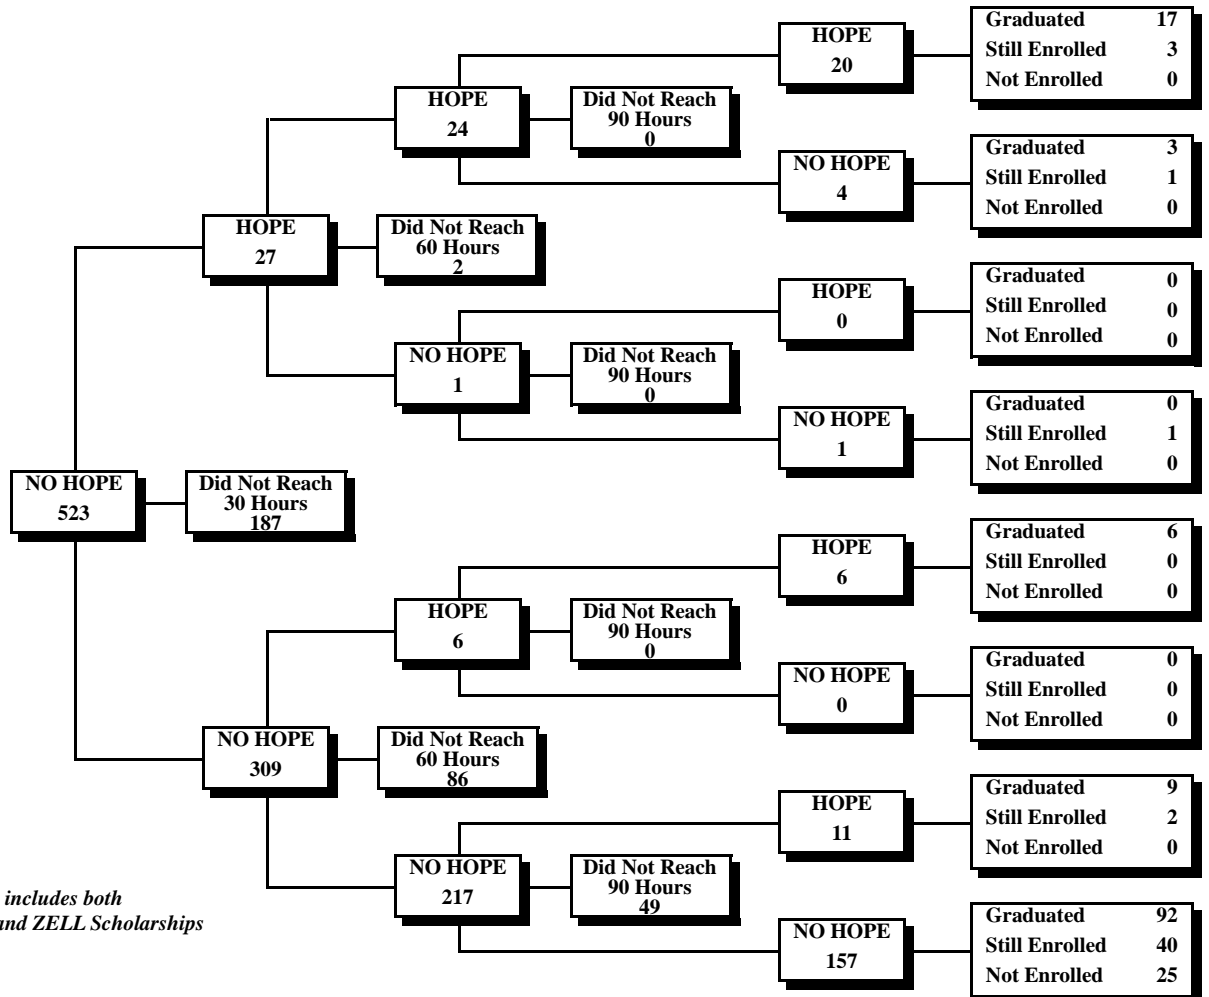

Armstrong State University
Fall 2010 First-Time Freshmen Eligible for HOPE