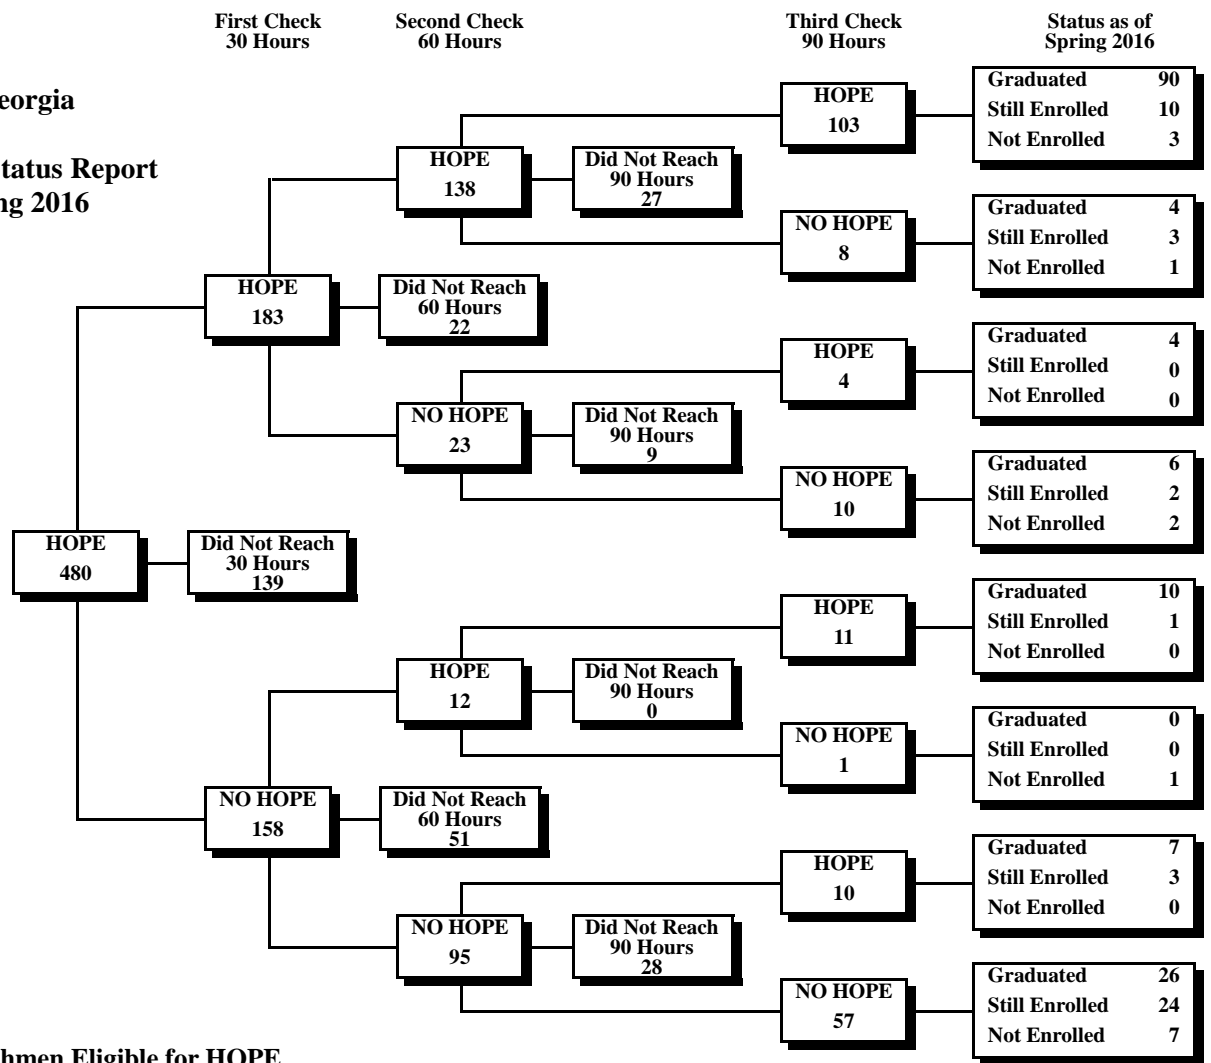

*HOPE includes both
 HOPE and ZELL Scholarships

University System of Georgia
HOPE Scholarship*
30-60-90 Credit Hour Status Report
Fall 2010 through Spring 2016

Dalton State College
Fall 2010 First-Time Freshmen Eligible for HOPE