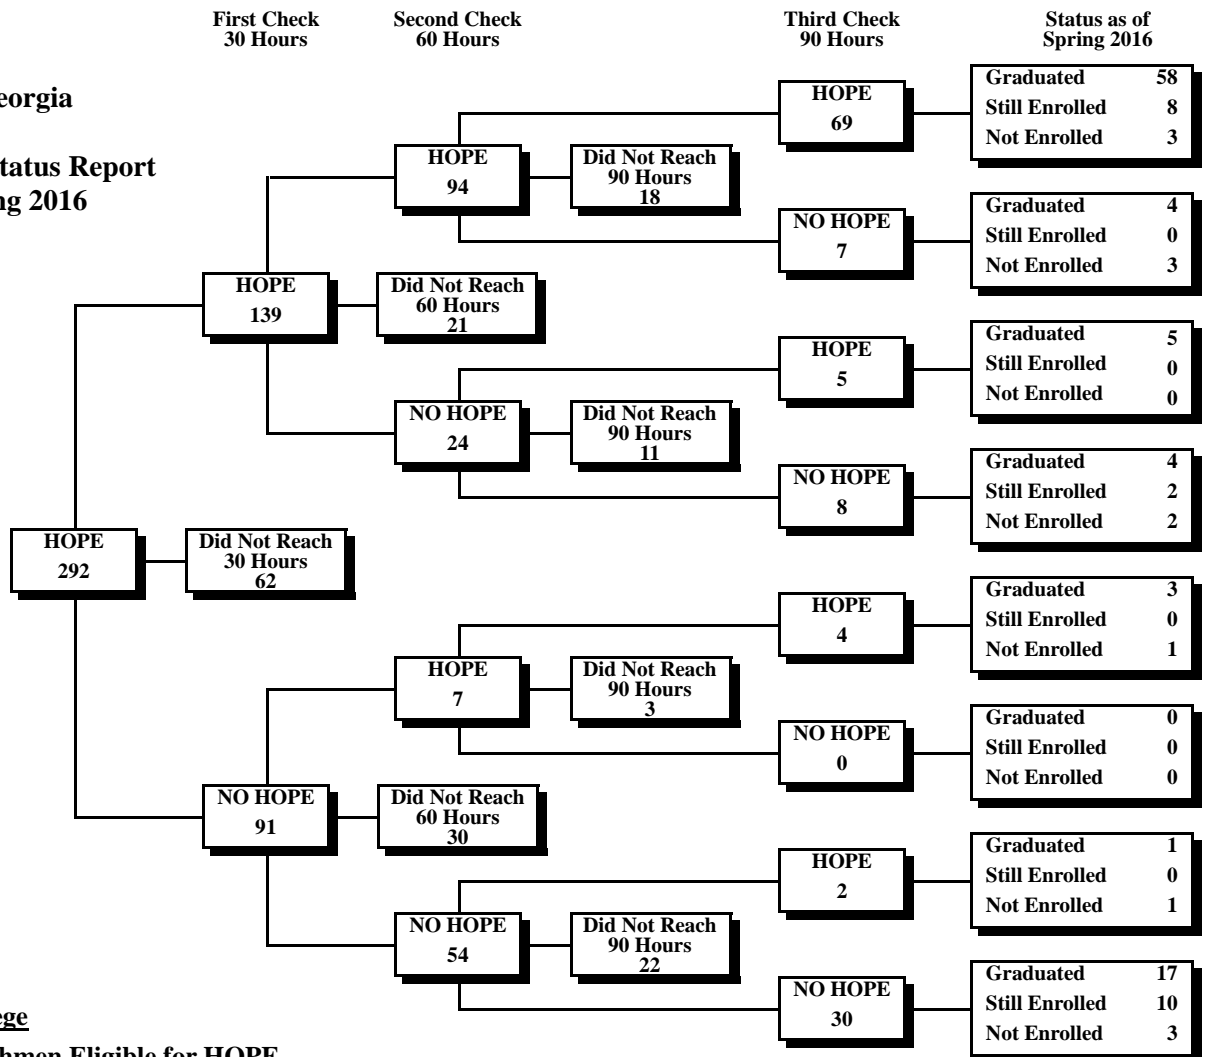

*HOPE includes both
 HOPE and ZELL Scholarships

University System of Georgia
HOPE Scholarship*
30-60-90 Credit Hour Status Report
Fall 2010 through Spring 2016

South Georgia State College
Fall 2010 First-Time Freshmen Eligible for HOPE