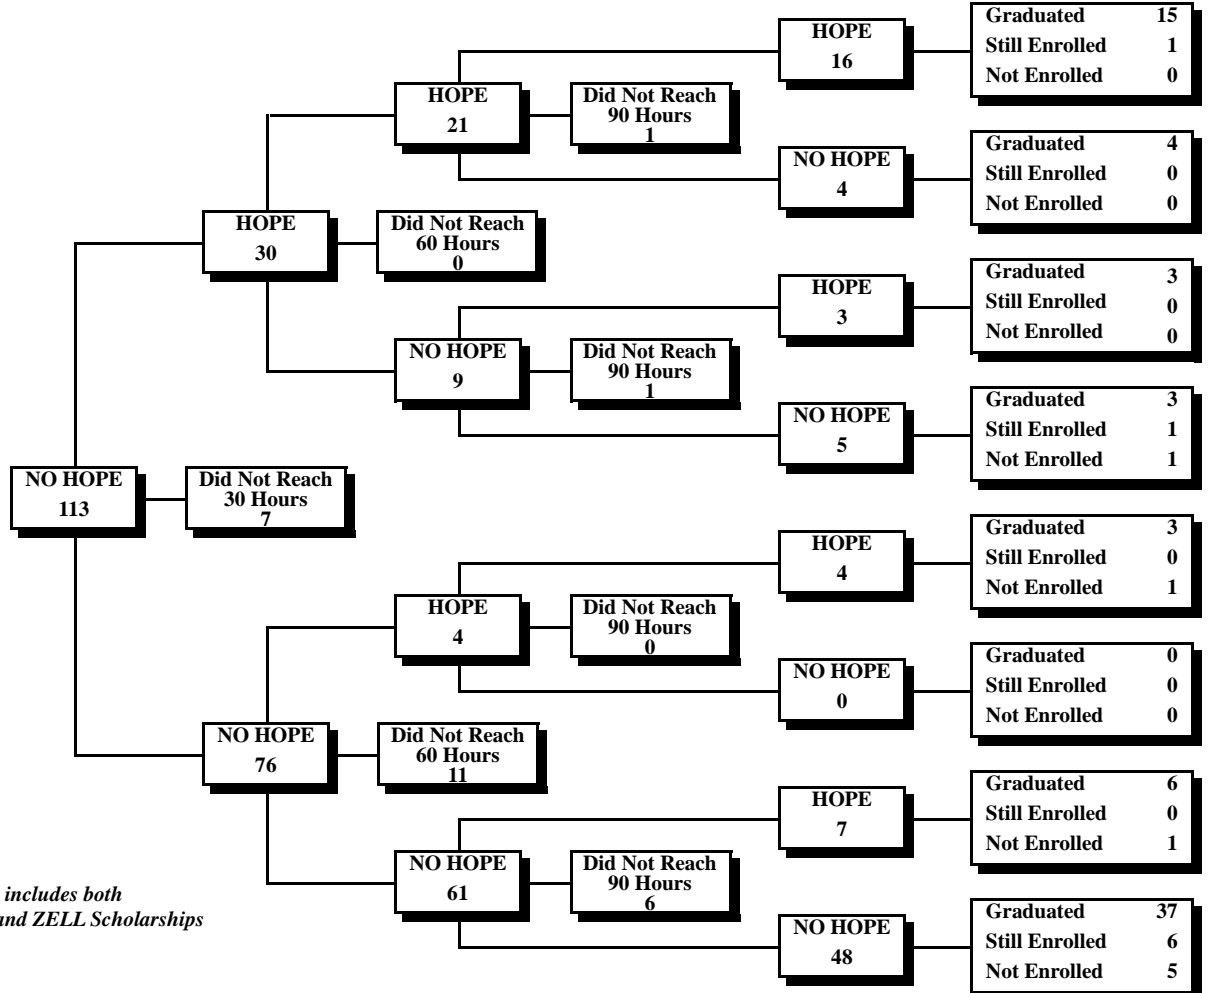

*HOPE includes both
HOPE and ZELL Scholarships