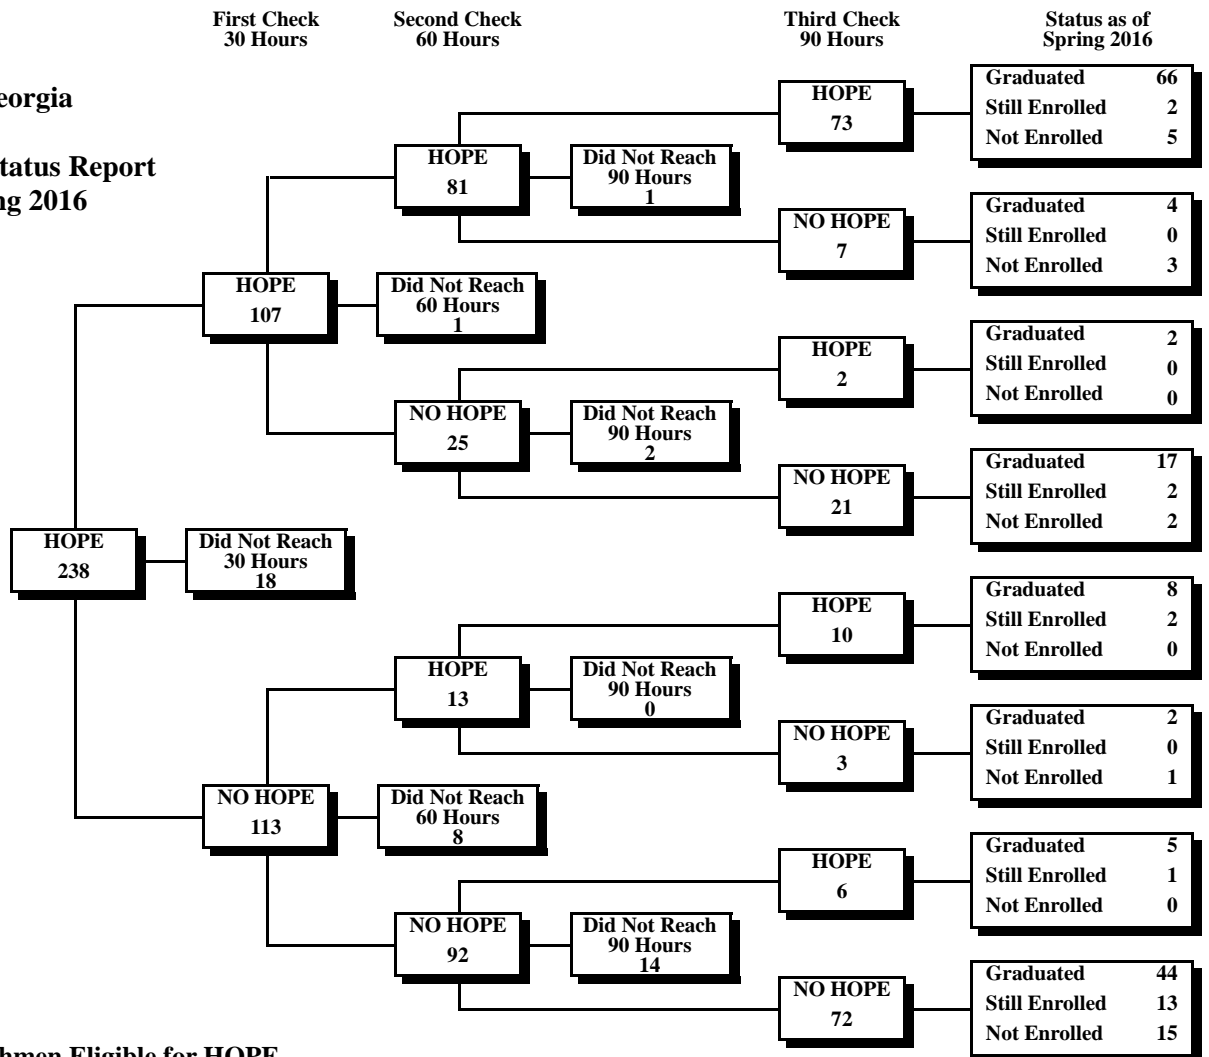

University System of Georgia
HOPE Scholarship*
30-60-90 Credit Hour Status Report
Fall 2010 through Spring 2016

Albany State University
Fall 2010 First-Time Freshmen Eligible for HOPE