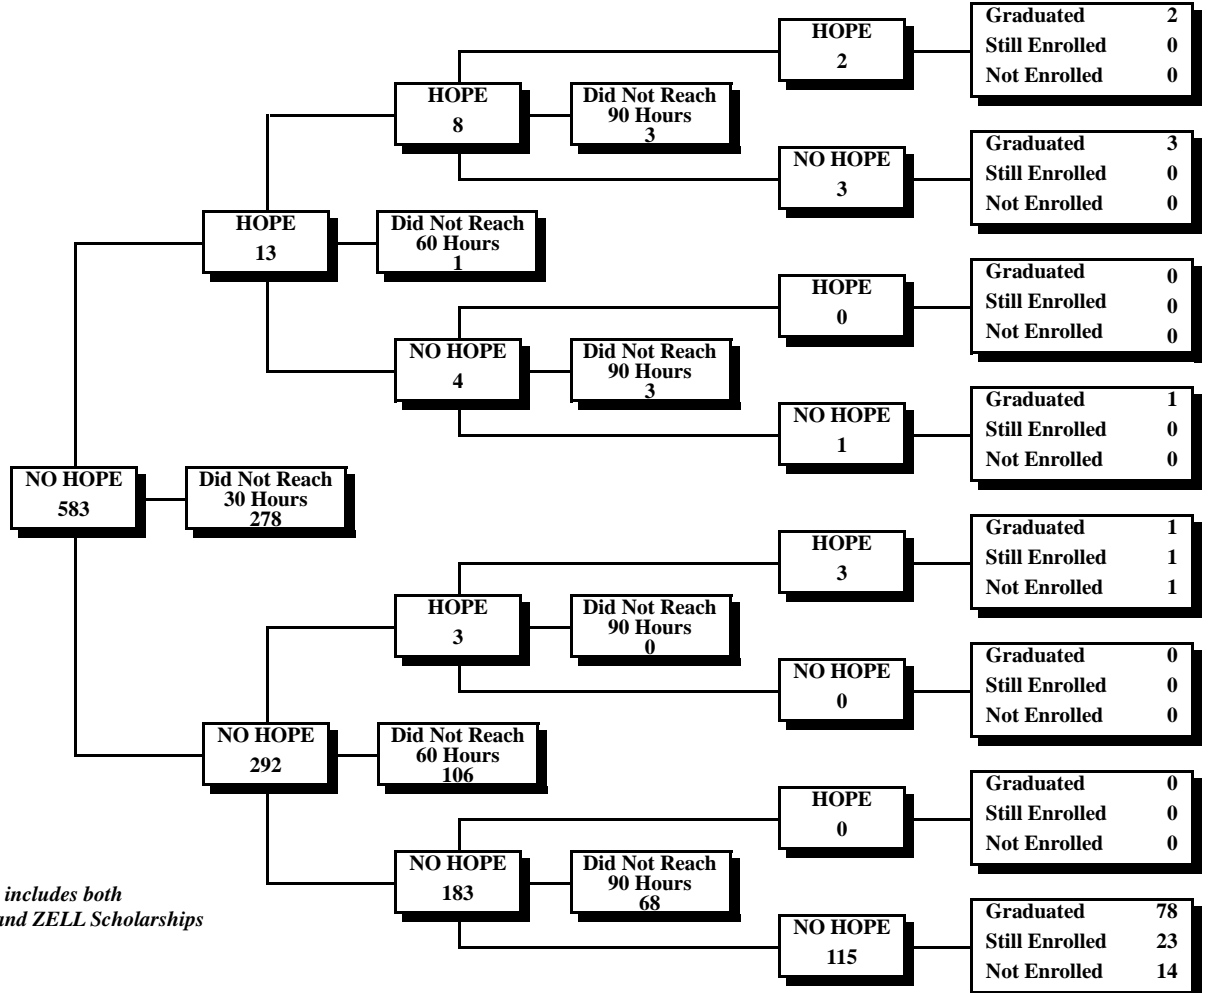

*HOPE includes both
HOPE and ZELL Scholarships