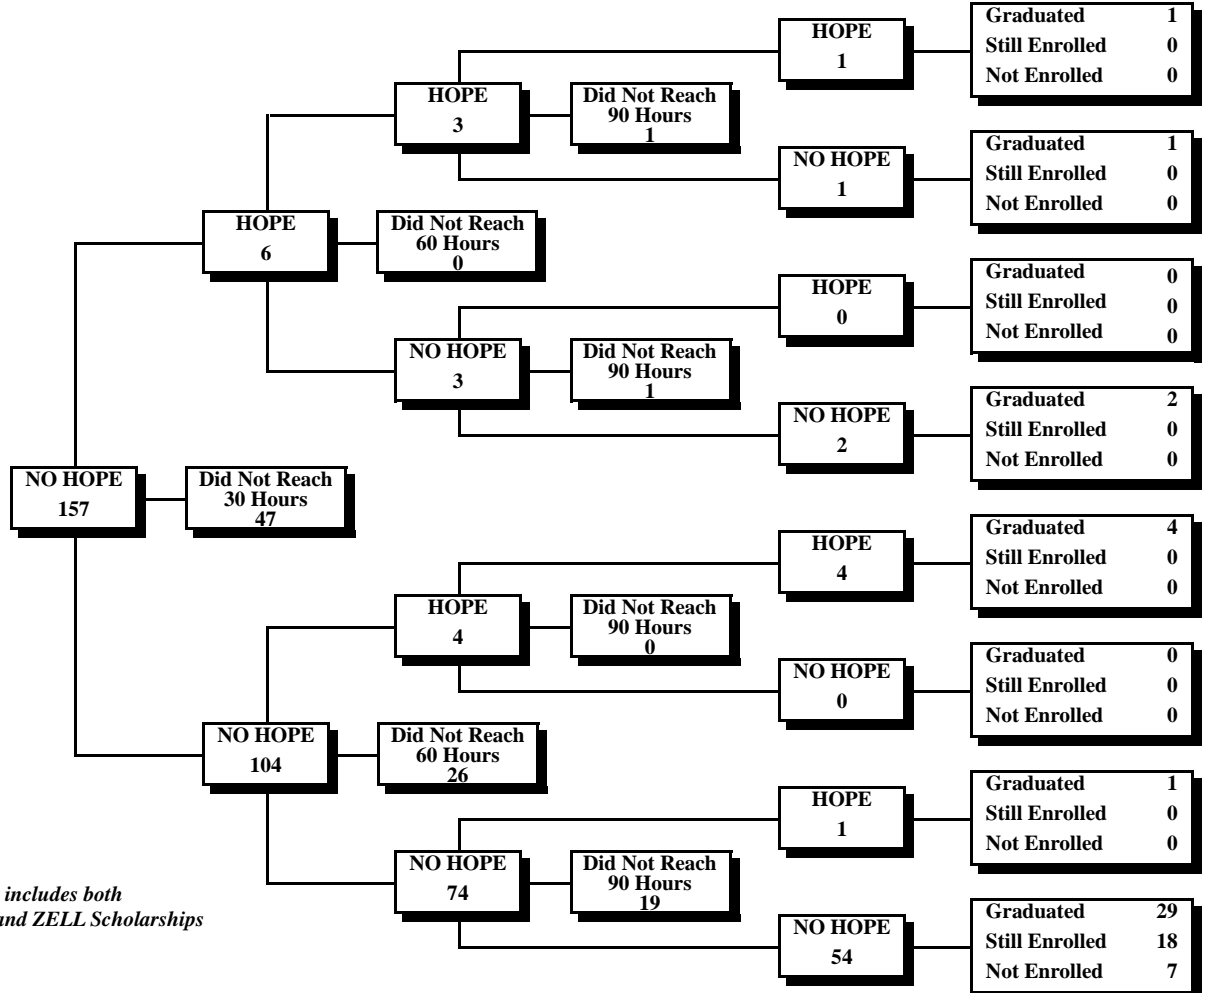

**Georgia Southwestern State University
Fall 2010 First-Time Freshmen Eligible for HOPE**