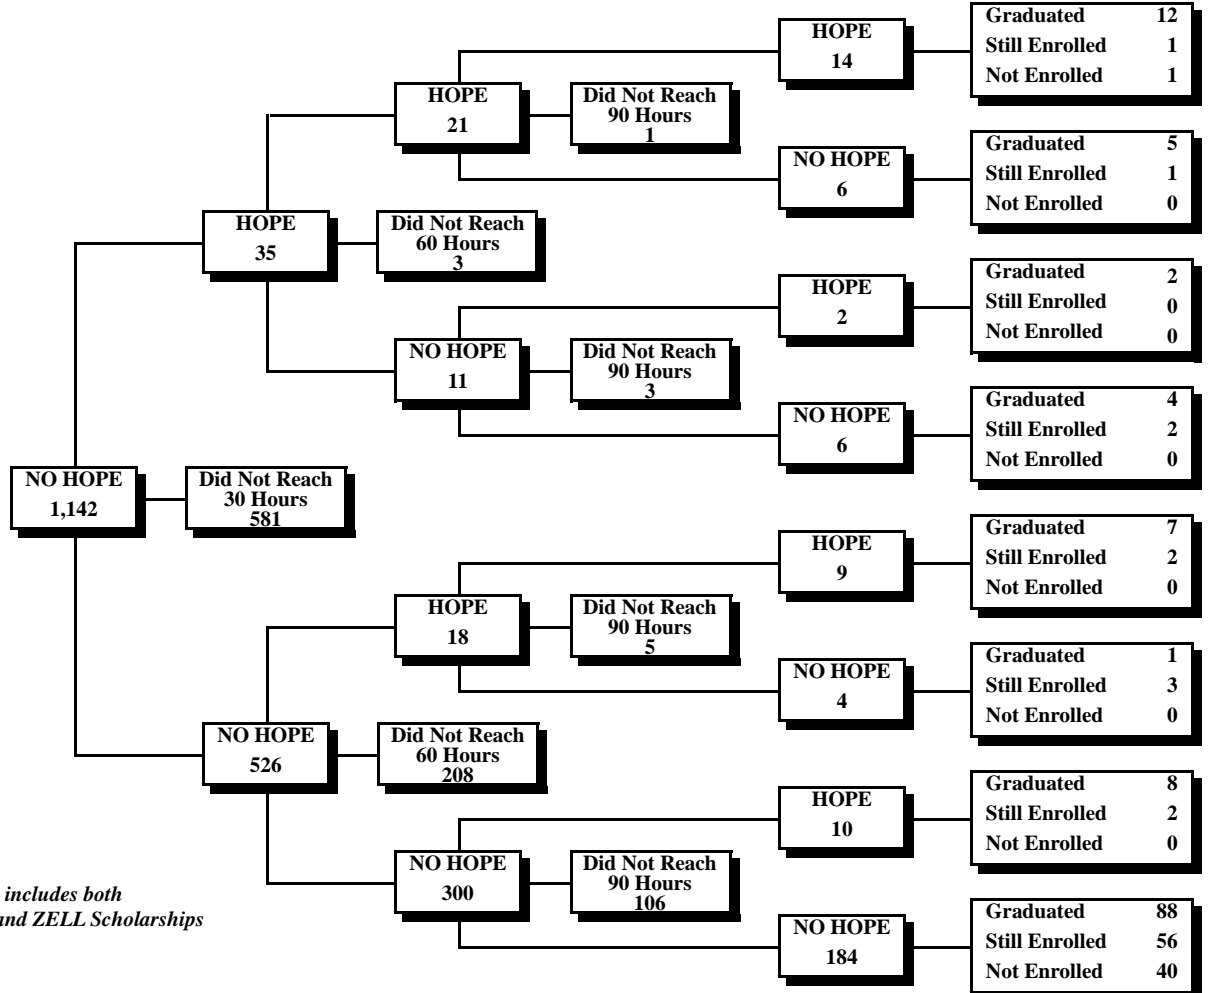

*HOPE includes both
HOPE and ZELL Scholarships