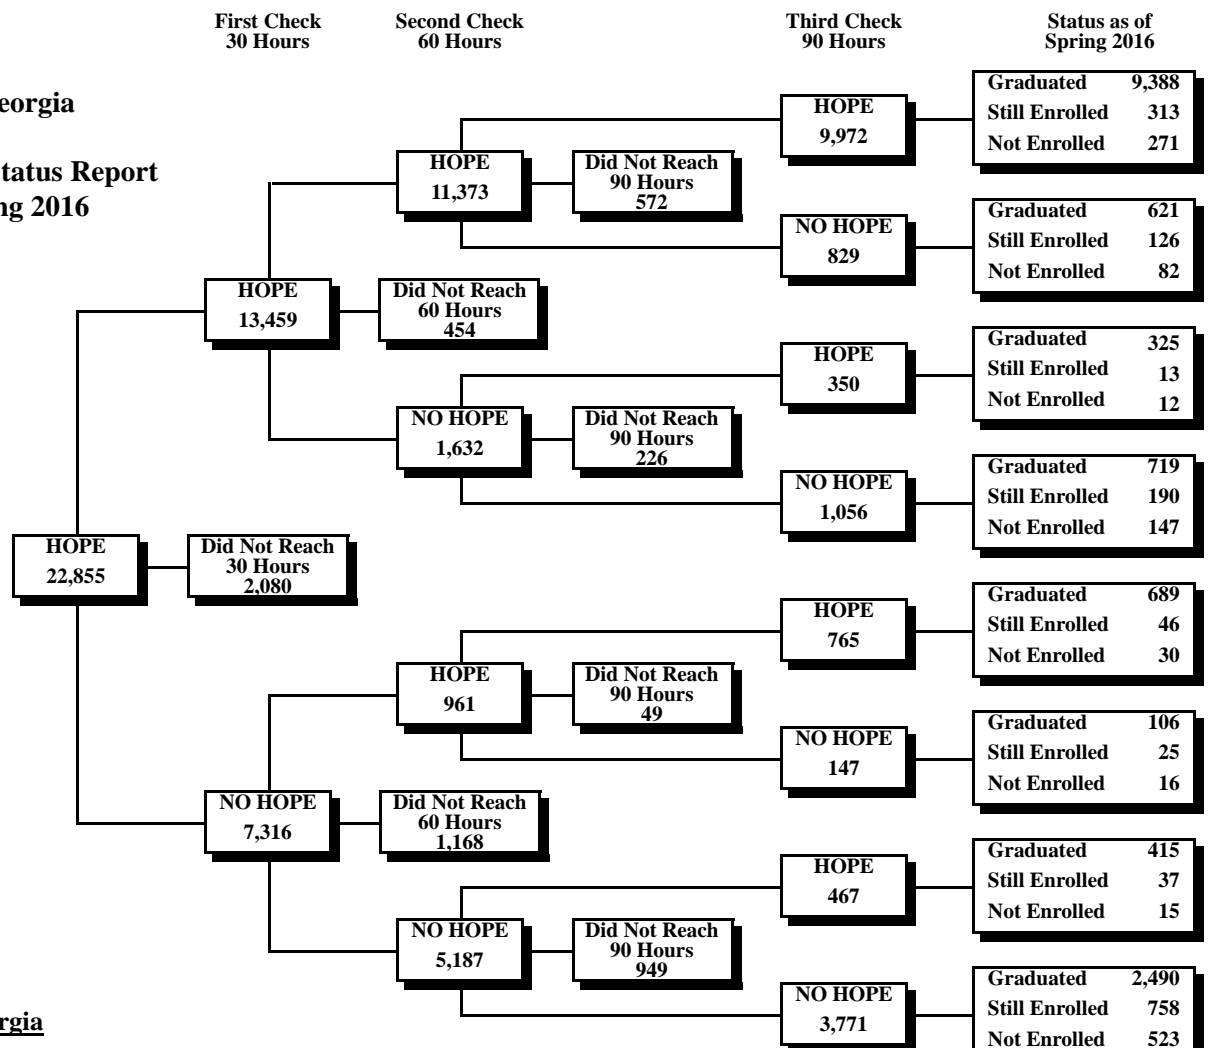

University System of Georgia
HOPE Scholarship*
30-60-90 Credit Hour Status Report
Fall 2010 through Spring 2016