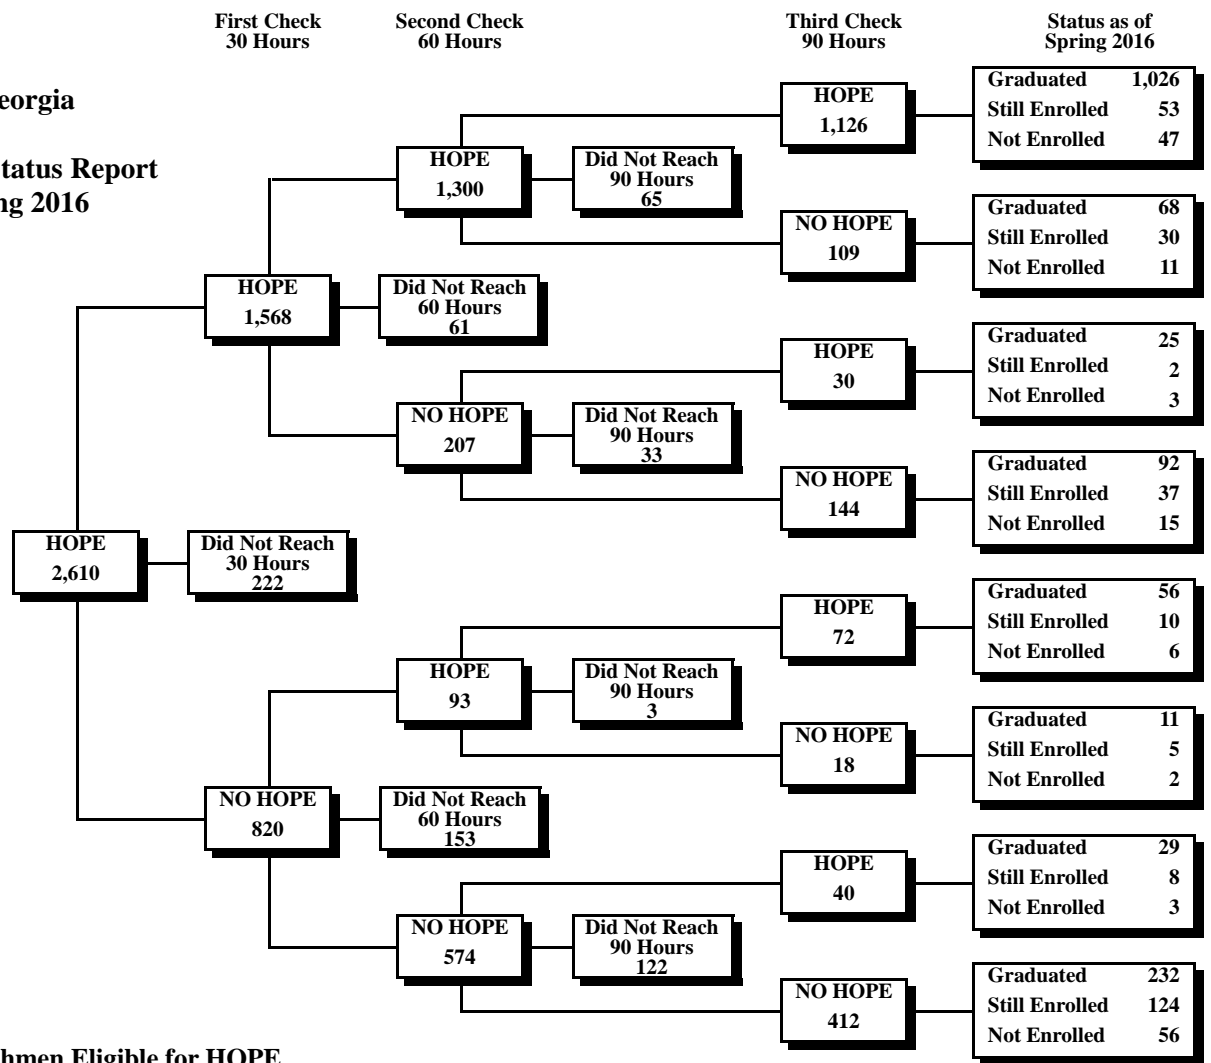

**University System of Georgia
HOPE Scholarship*
30-60-90 Credit Hour Status Report
Fall 2010 through Spring 2016**

**Georgia State University
Fall 2010 First-Time Freshmen Eligible for HOPE**