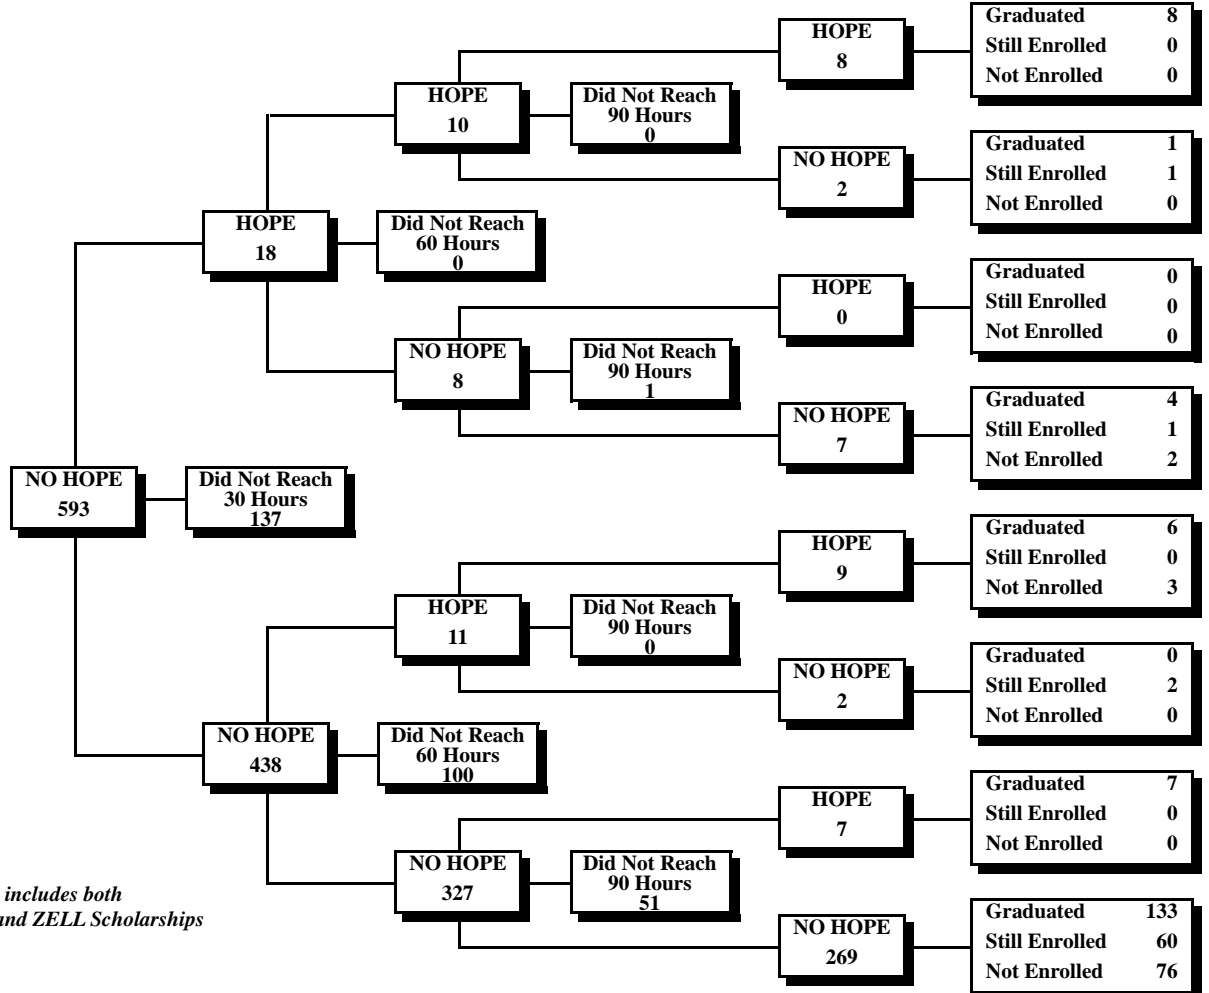

*HOPE includes both
HOPE and ZELL Scholarships