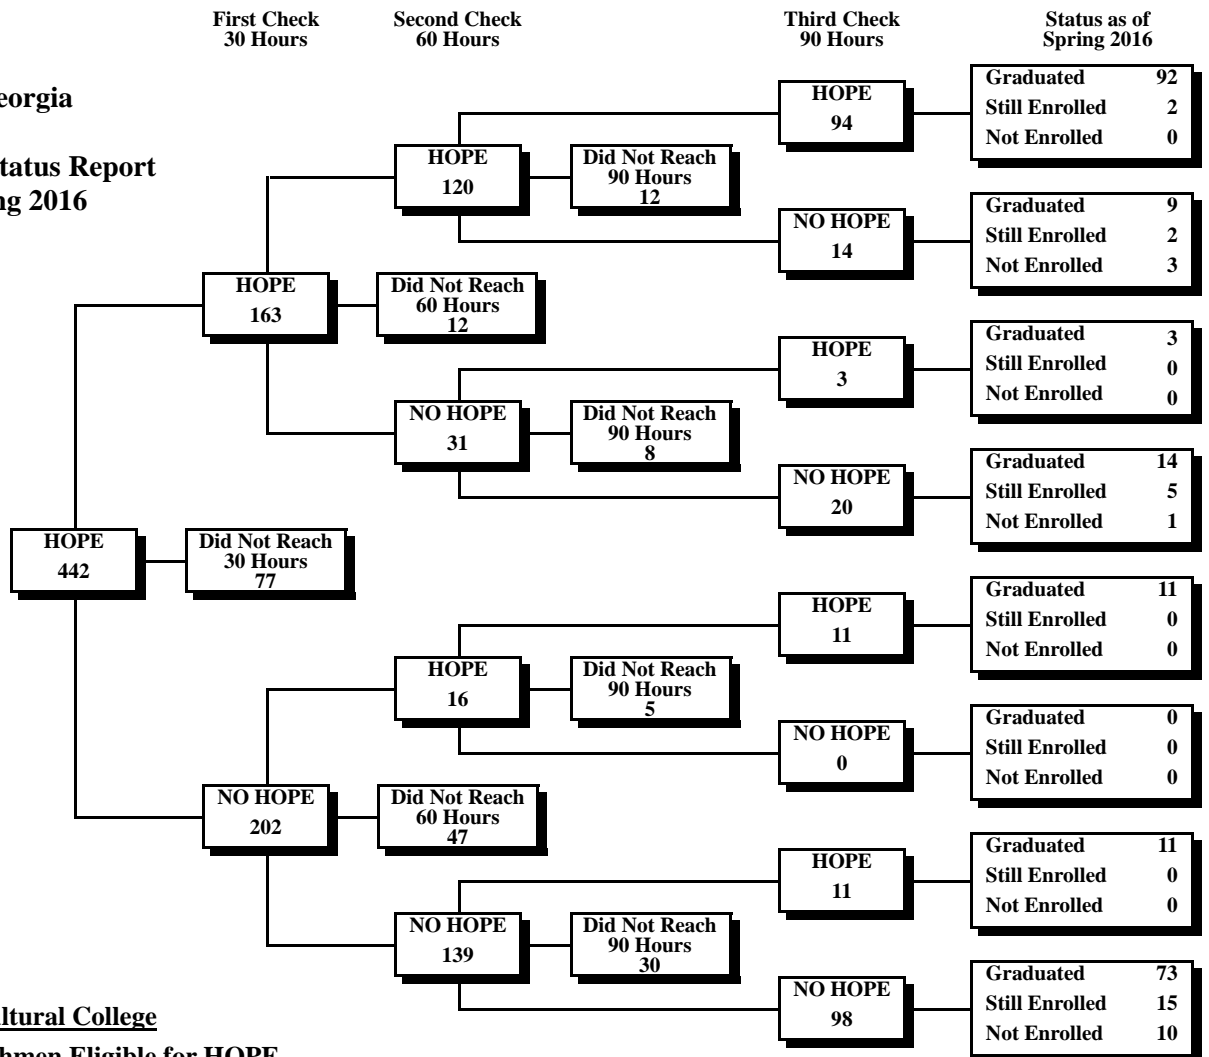

University System of Georgia
HOPE Scholarship*
30-60-90 Credit Hour Status Report
Fall 2010 through Spring 2016

Abraham Baldwin Agricultural College
Fall 2010 First-Time Freshmen Eligible for HOPE