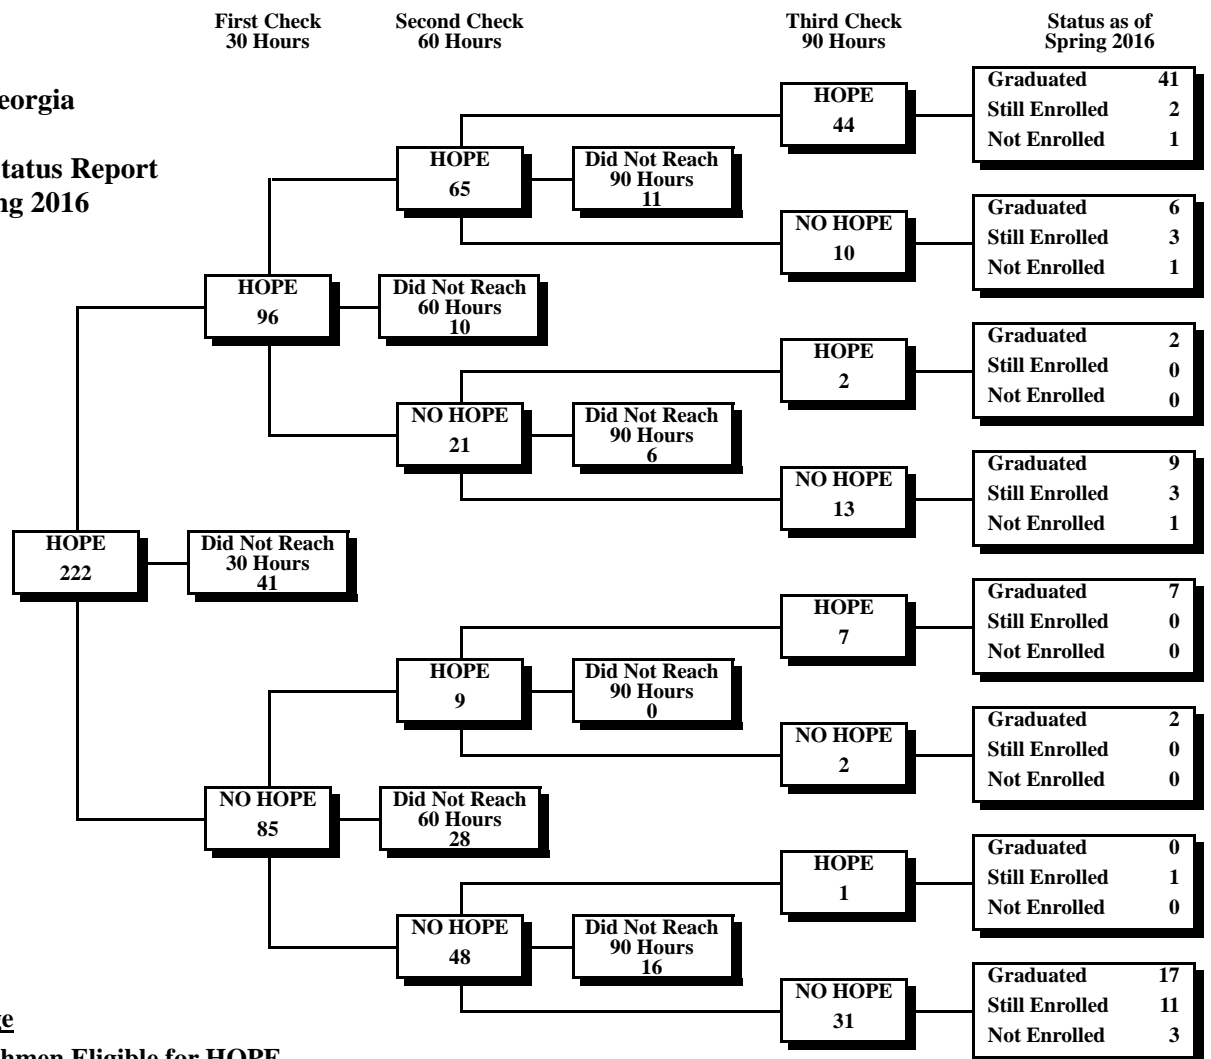

University System of Georgia
HOPE Scholarship*
30-60-90 Credit Hour Status Report
Fall 2010 through Spring 2016