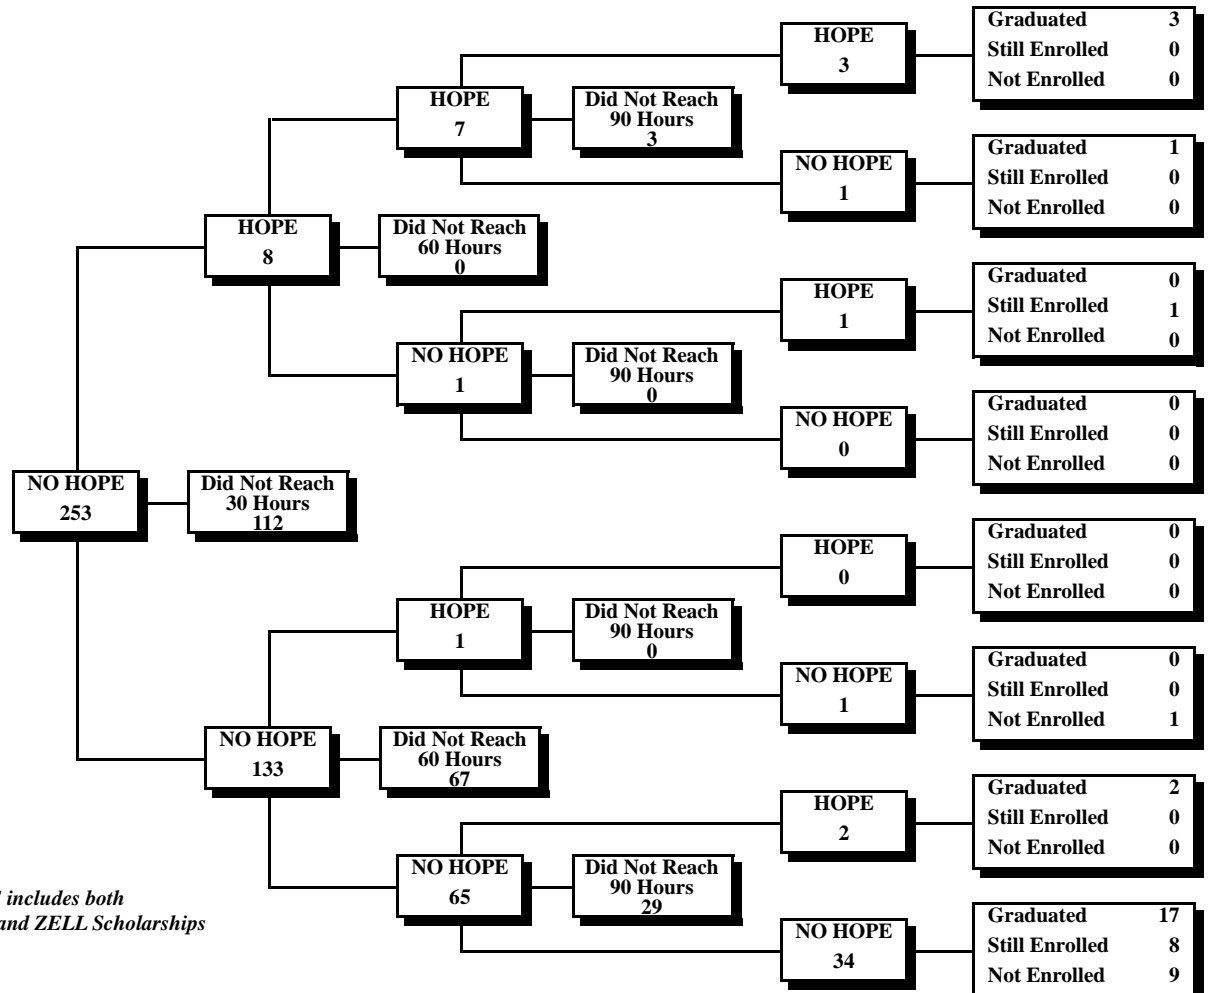

Bainbridge State College
Fall 2010 First-Time Freshmen Eligible for HOPE