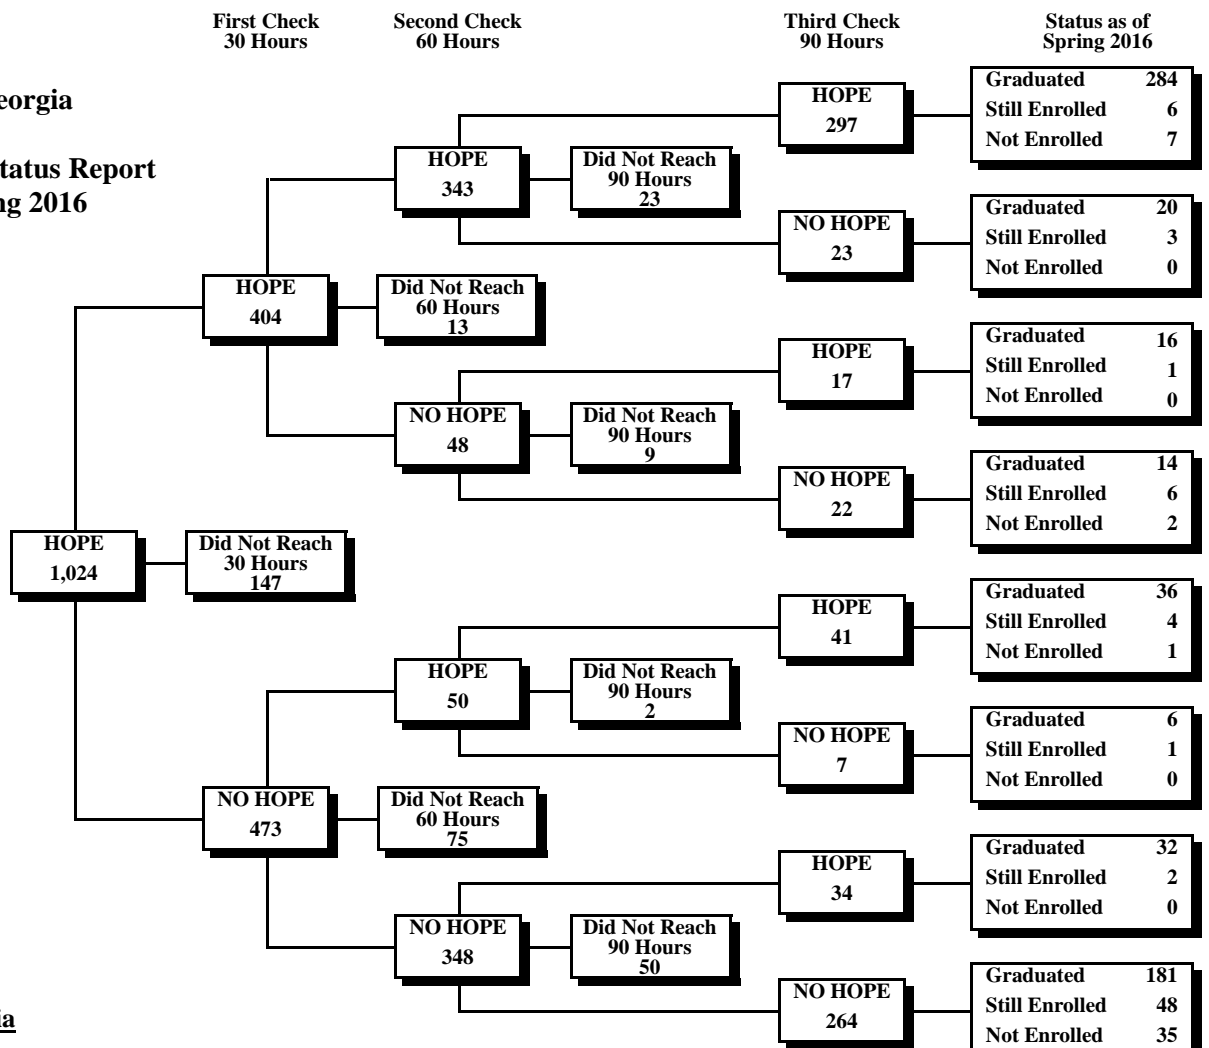

**University System of Georgia
HOPE Scholarship*
30-60-90 Credit Hour Status Report
Fall 2010 through Spring 2016**