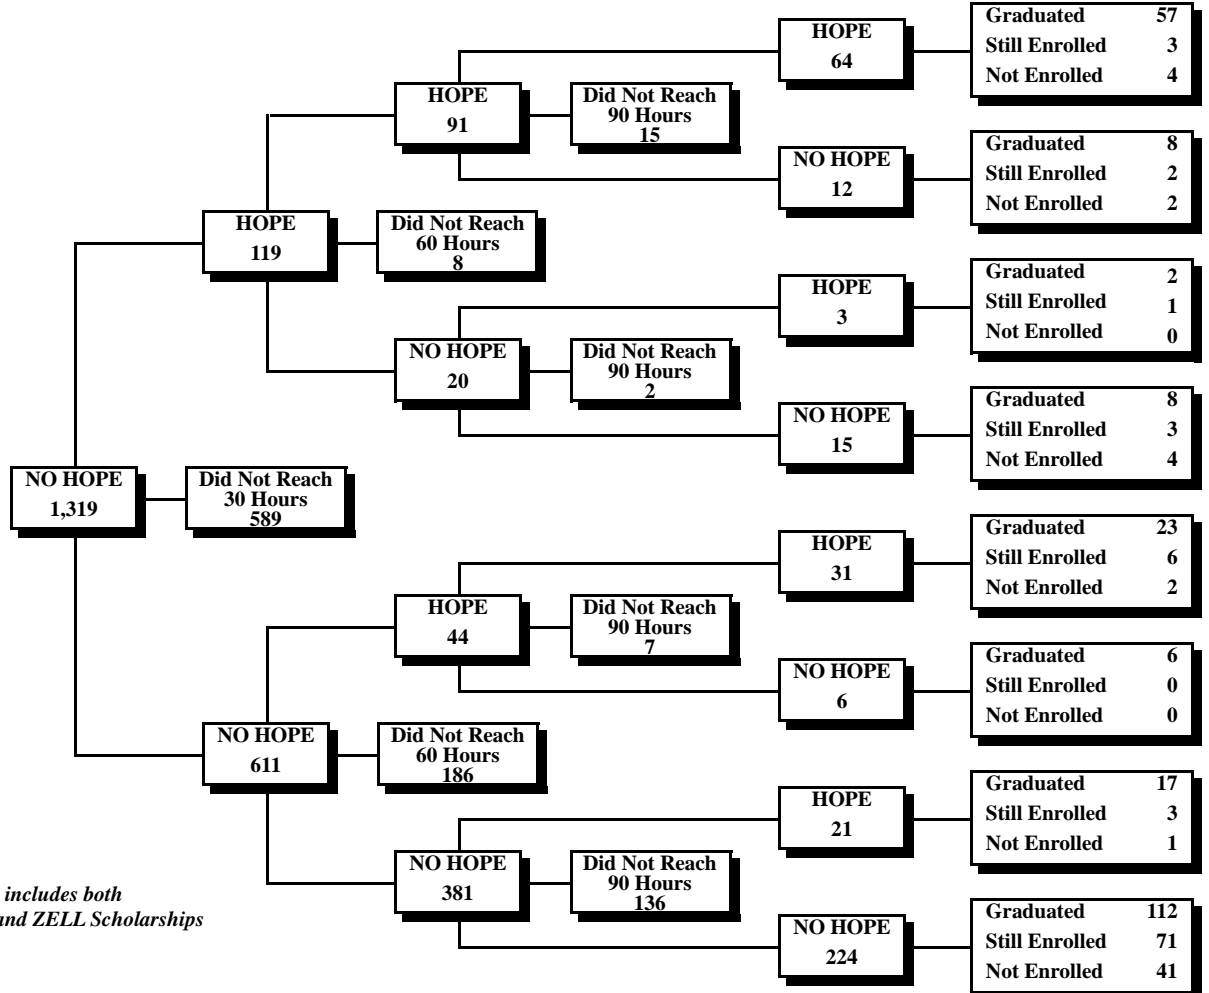

*HOPE includes both
HOPE and ZELL Scholarships