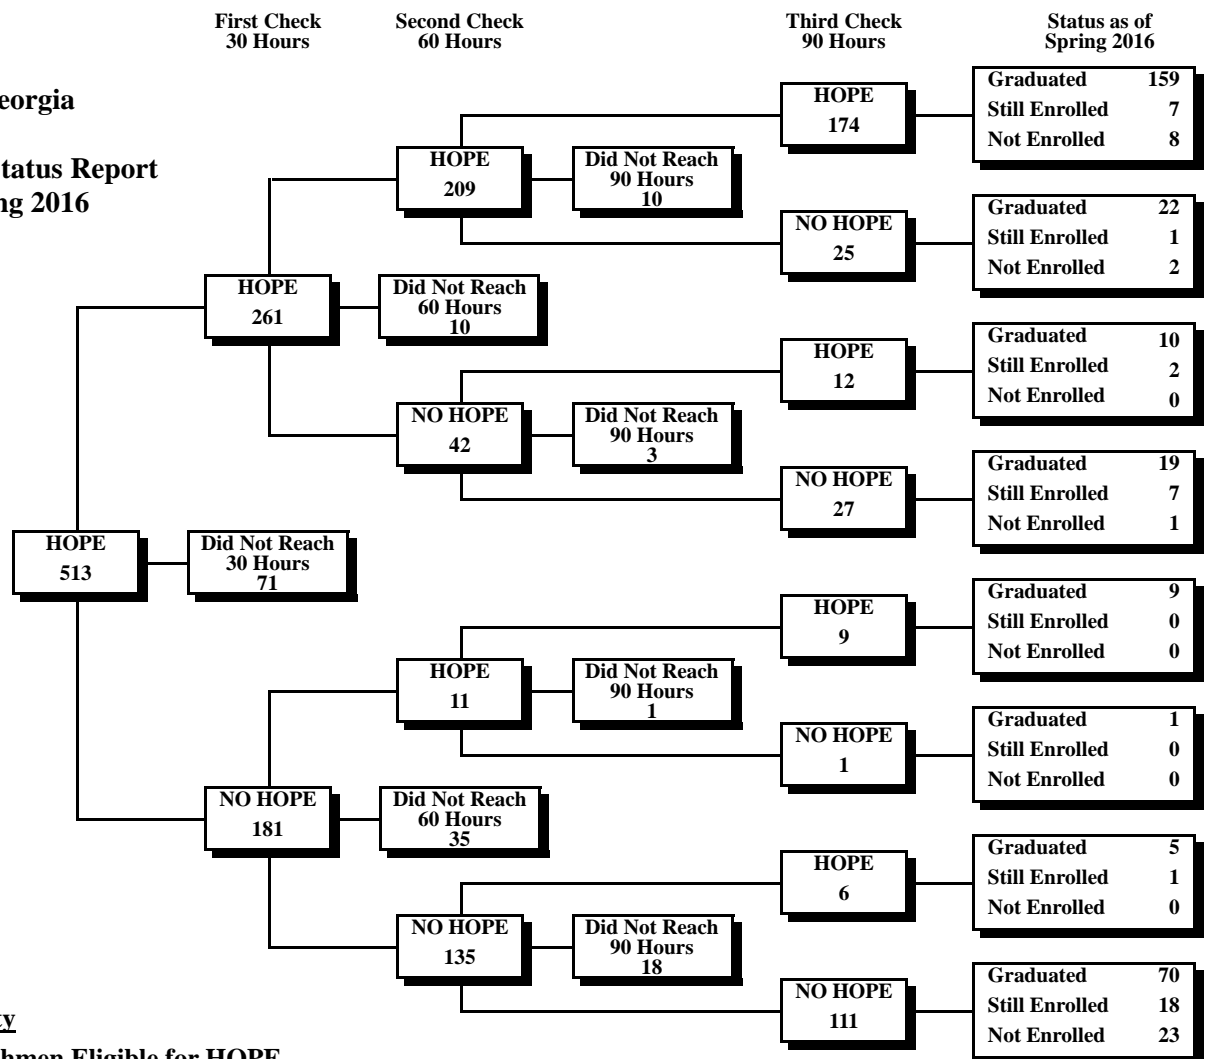

**University System of Georgia
HOPE Scholarship*
30-60-90 Credit Hour Status Report
Fall 2010 through Spring 2016**