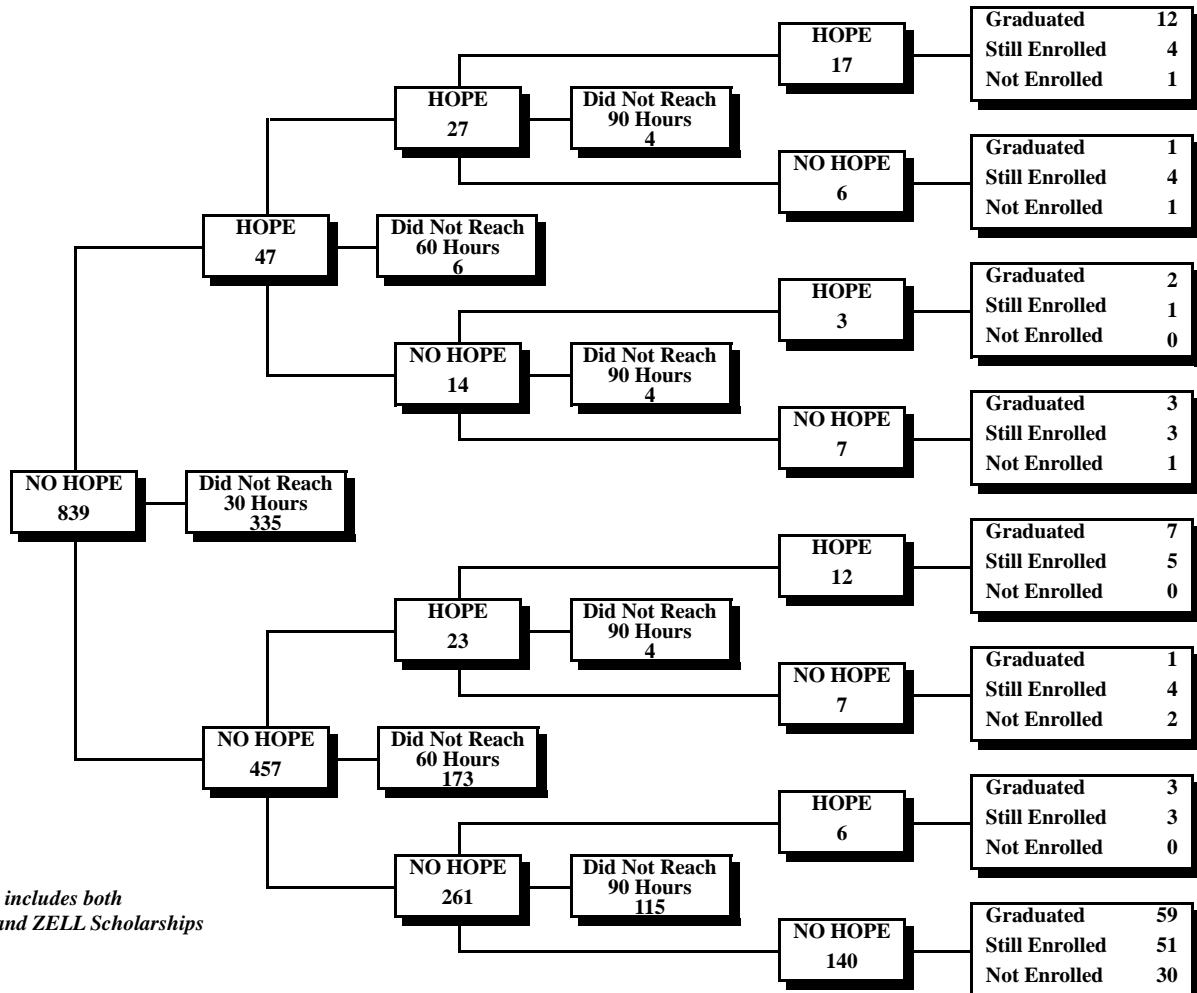

Georgia Highlands College

Fall 2010 First-Time Freshmen Eligible for HOPE