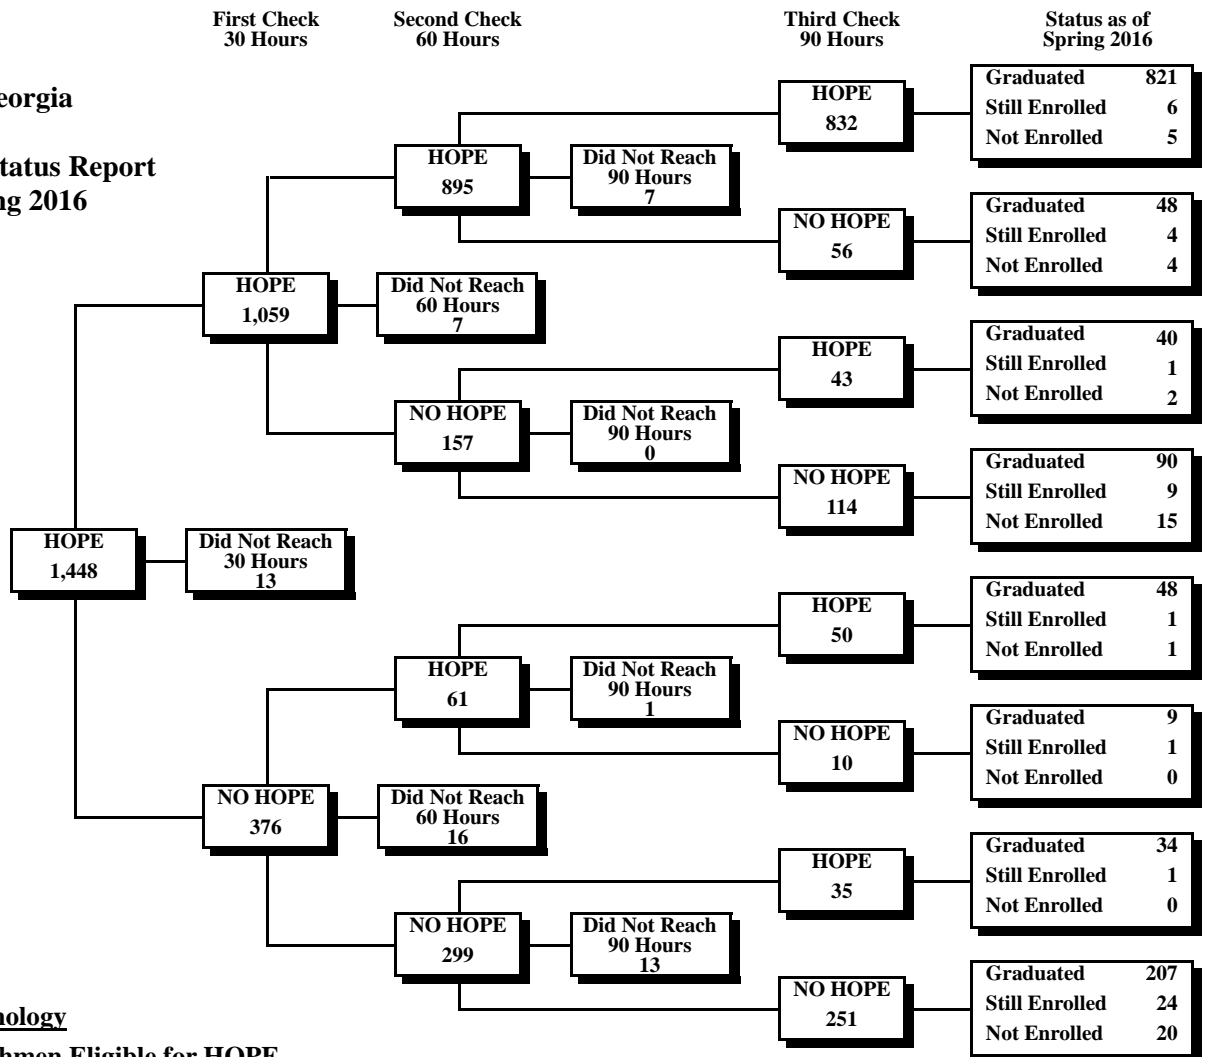

University System of Georgia
HOPE Scholarship*
30-60-90 Credit Hour Status Report
Fall 2010 through Spring 2016

Georgia Institute of Technology
Fall 2010 First-Time Freshmen Eligible for HOPE