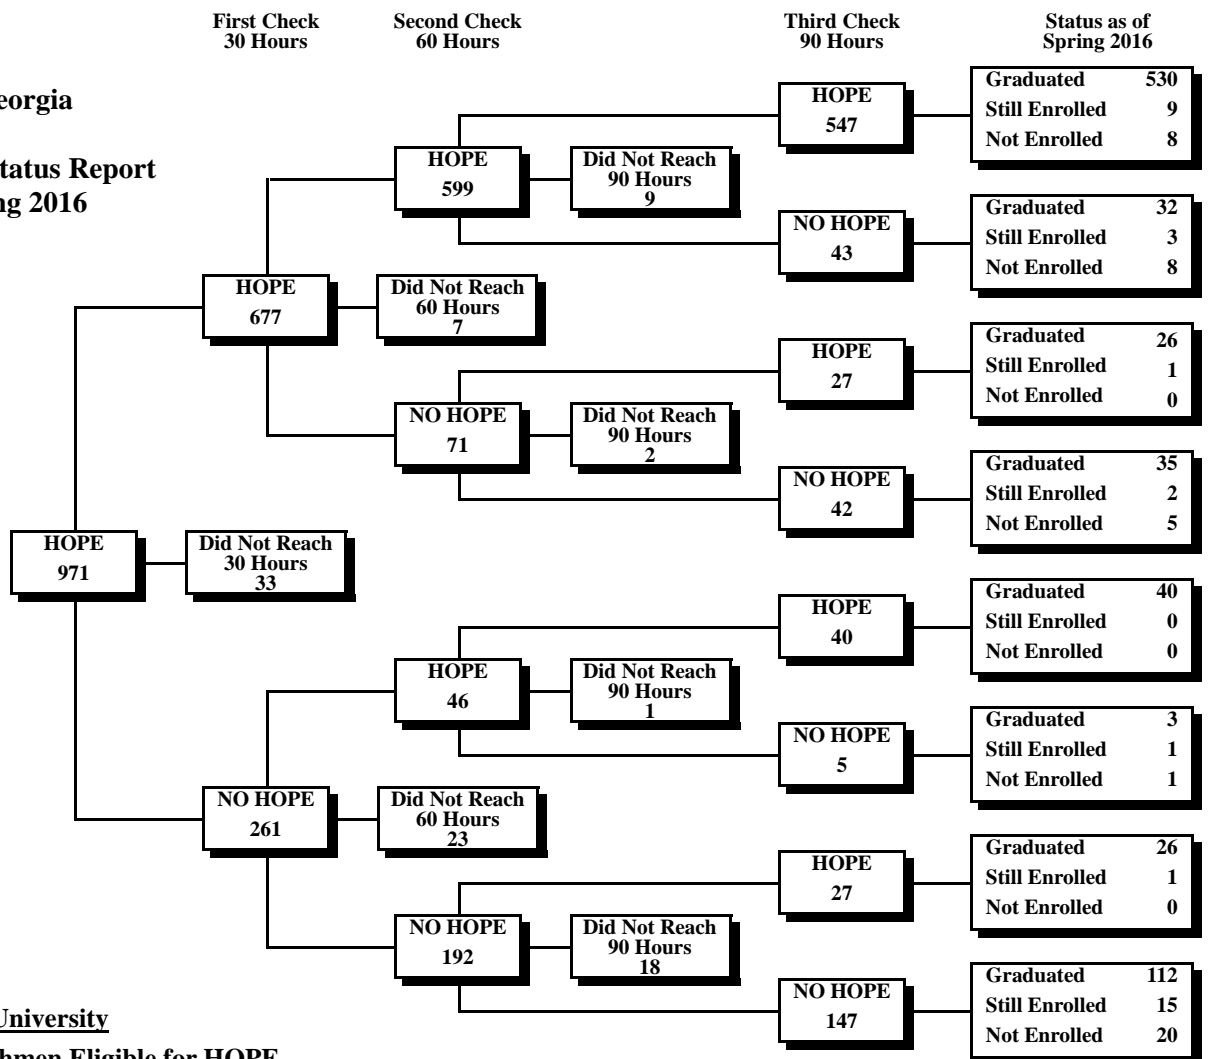

University System of Georgia
HOPE Scholarship*
30-60-90 Credit Hour Status Report
Fall 2010 through Spring 2016

Georgia College & State University
Fall 2010 First-Time Freshmen Eligible for HOPE