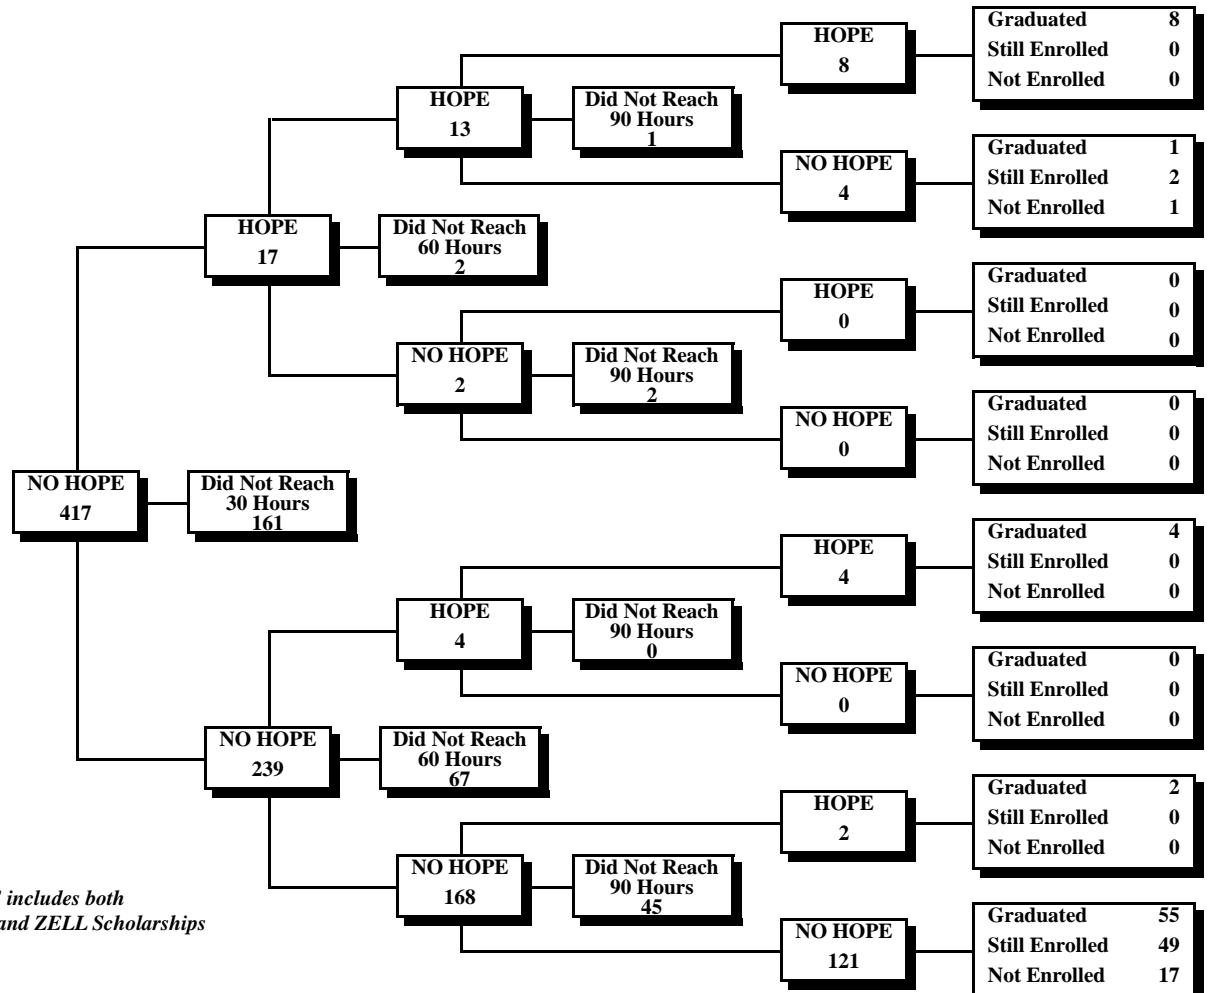

Augusta University
Fall 2010 First-Time Freshmen Eligible for HOPE