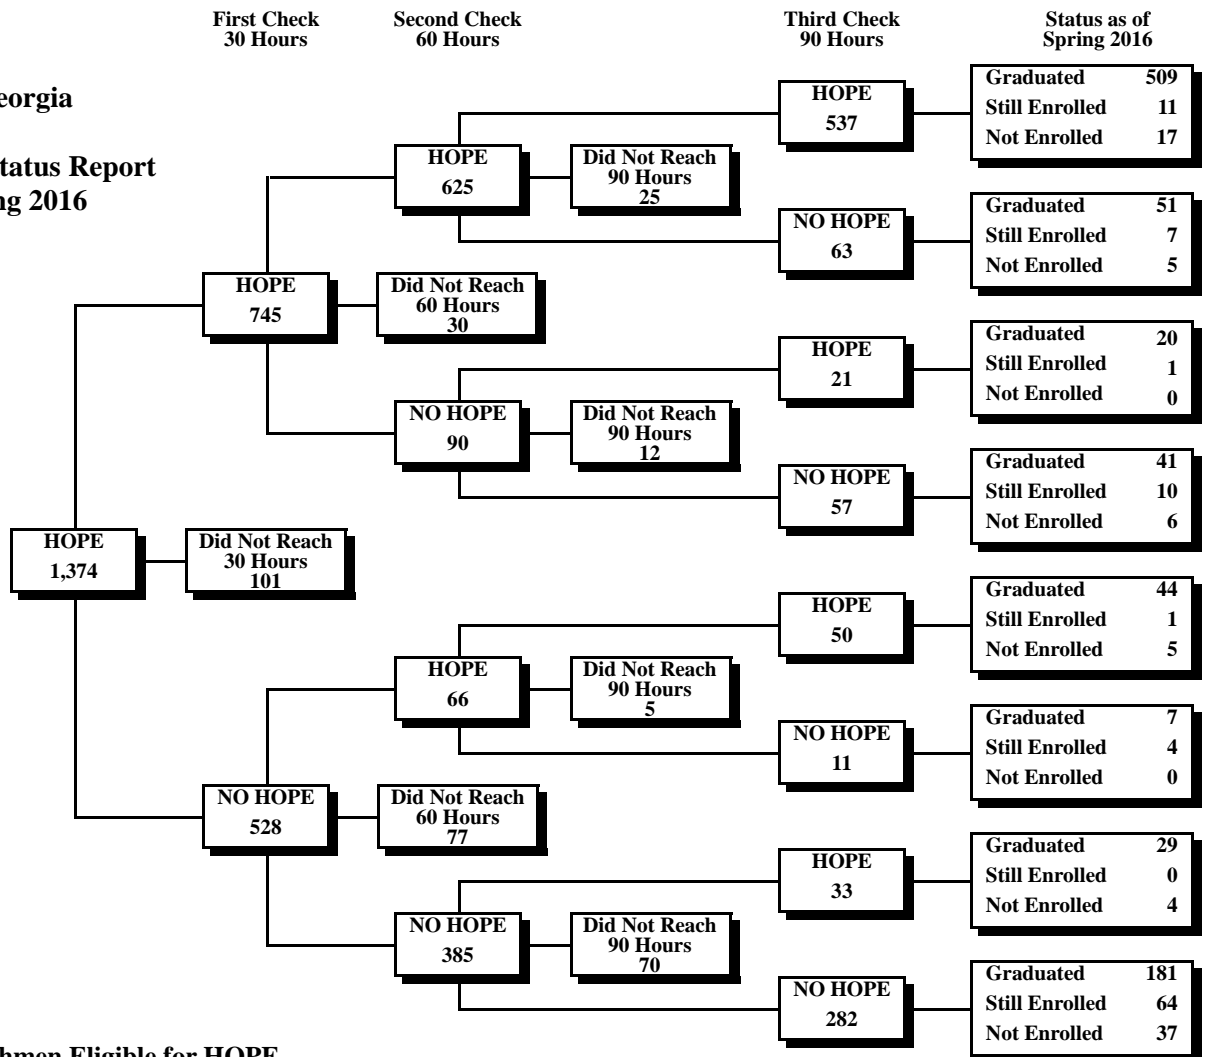

University System of Georgia
HOPE Scholarship*
30-60-90 Credit Hour Status Report
Fall 2010 through Spring 2016