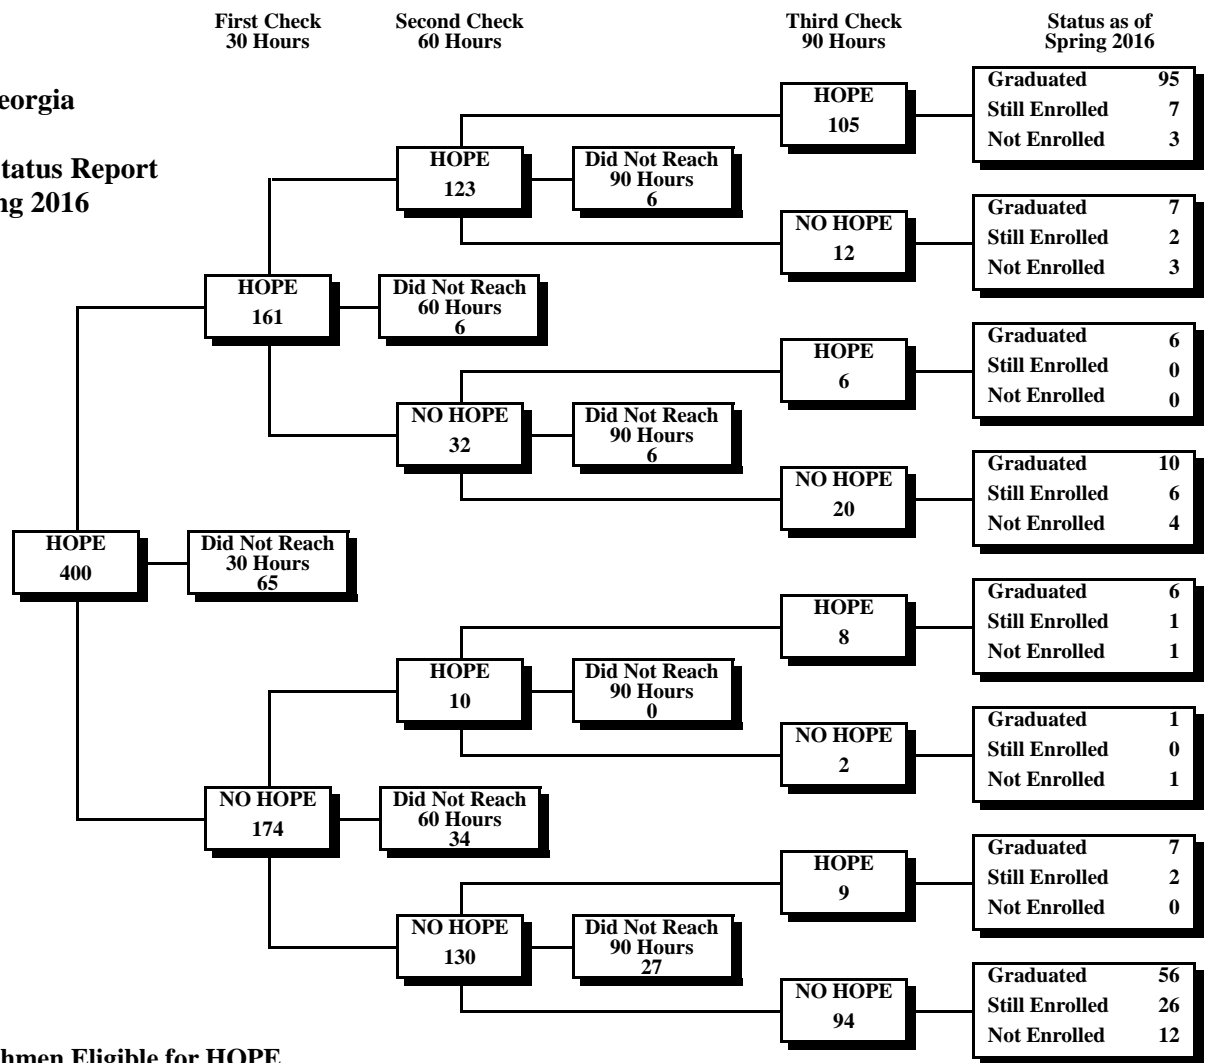

University System of Georgia
HOPE Scholarship*
30-60-90 Credit Hour Status Report
Fall 2010 through Spring 2016