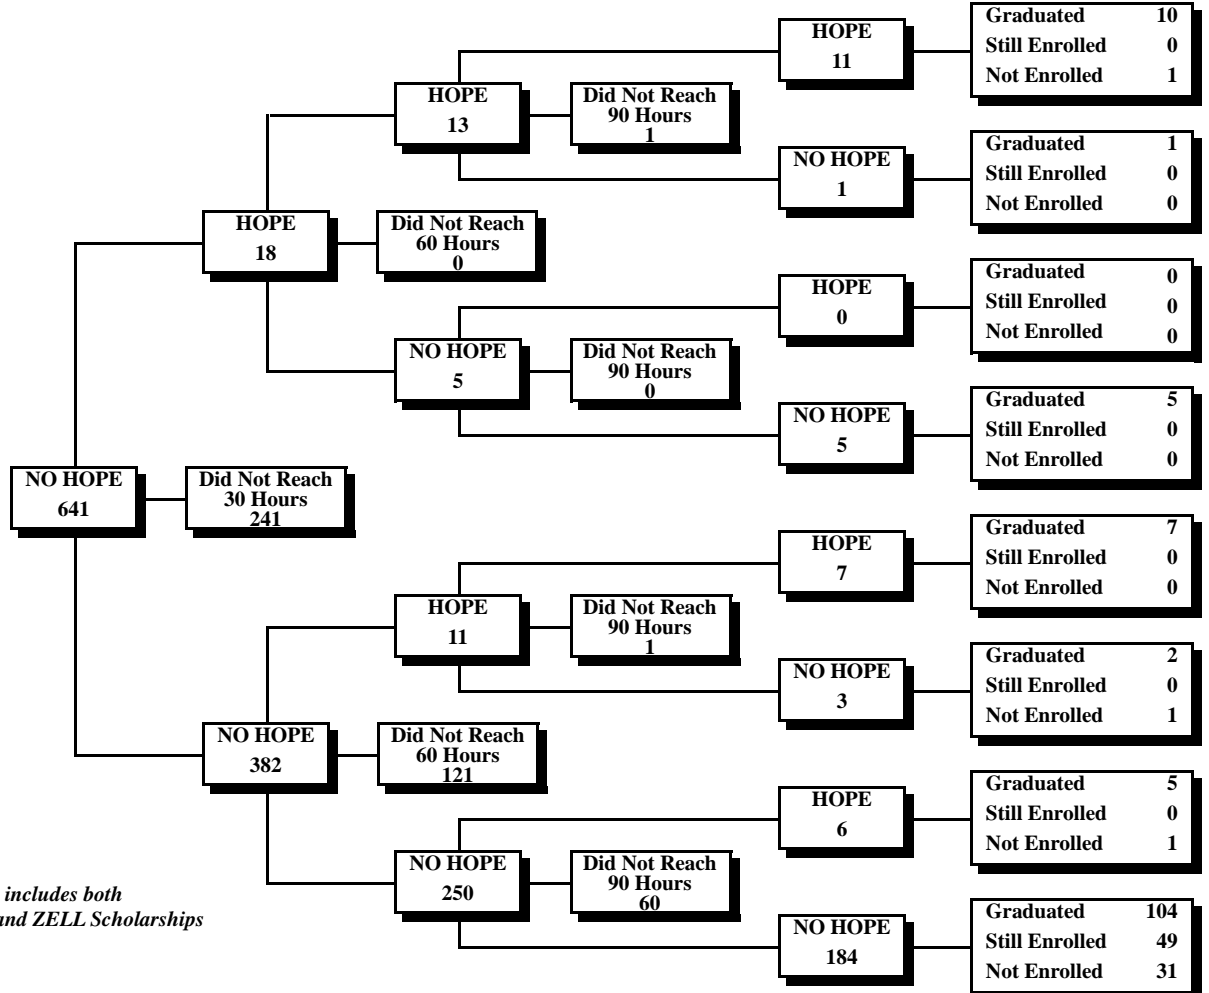

**Fort Valley State University
Fall 2010 First-Time Freshmen Eligible for HOPE**