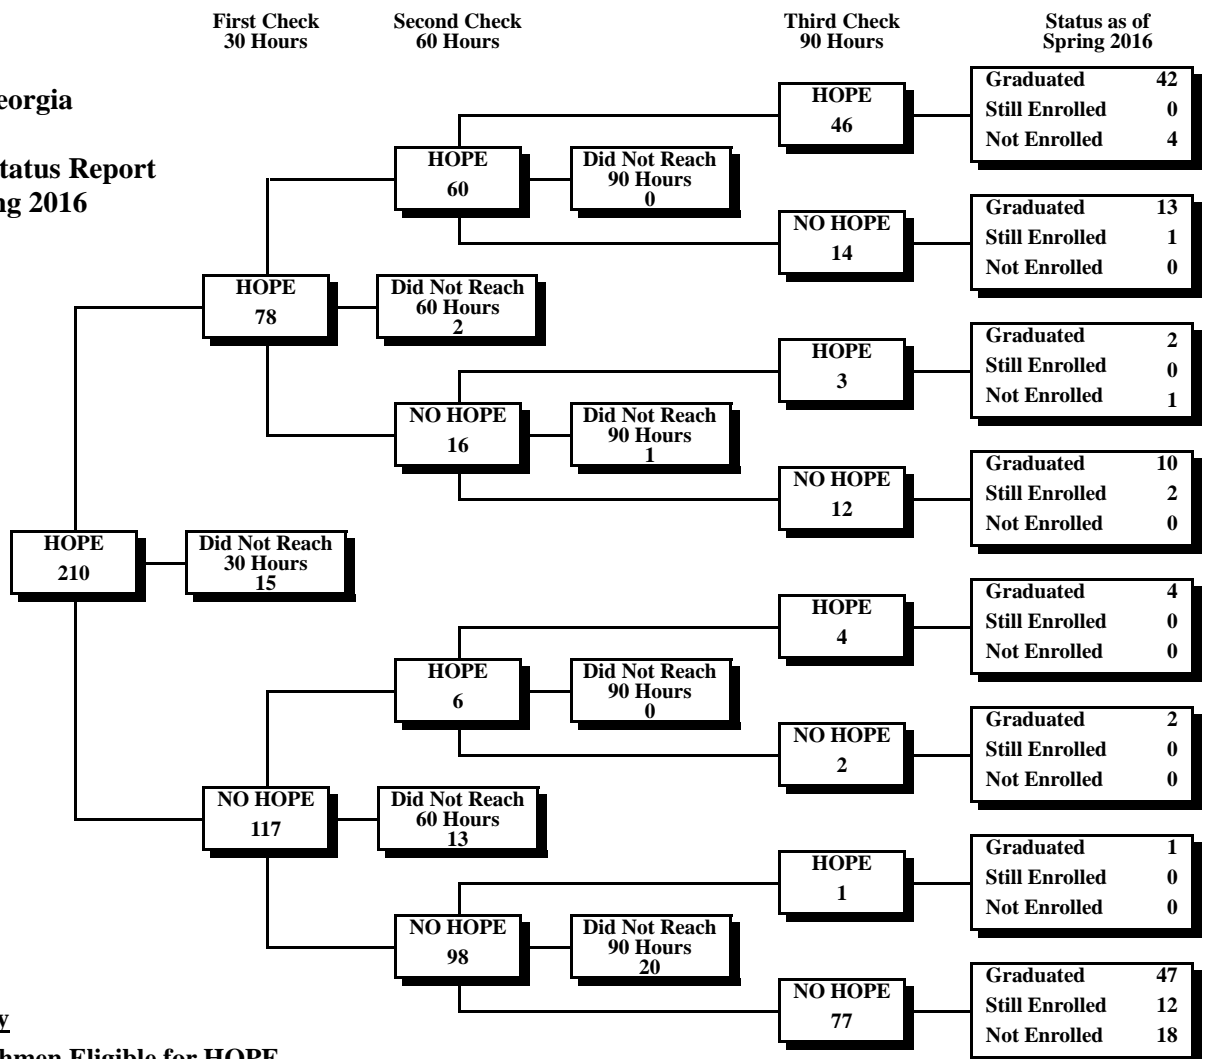

University System of Georgia
HOPE Scholarship*
30-60-90 Credit Hour Status Report
Fall 2010 through Spring 2016